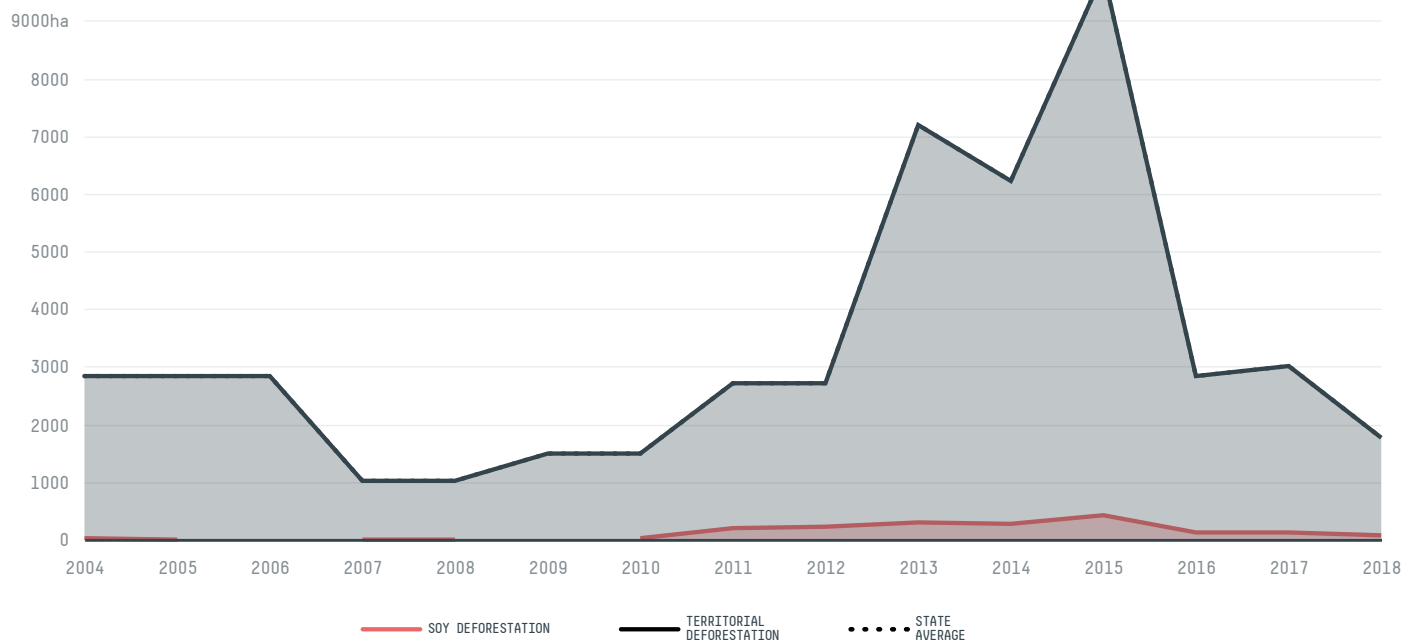

SOCIO-ECONOMIC INDICATORS	SCORE
Human Development Index	0.636 /1
GDP per capita	- USD/capita
GDP from agriculture	- %
Smallholder dominance	15 %
Reported cases of forced labour	0
Reported cases of land conflicts	-
Population	7,553
TERRITORIAL GOVERNANCE	SCORE
Legal Reserve deficit	218 ha
Legal Reserve deficit as a % of private land	0.1 %
Protected vegetation in private land	84,497.4 ha
Unprotected vegetation in private land	116,278.8 ha
ACTOR COMMITMENTS	SCORE
Round Table on Responsible Soy	- t

DEFORESTATION TRAJECTORY OF ALMAS