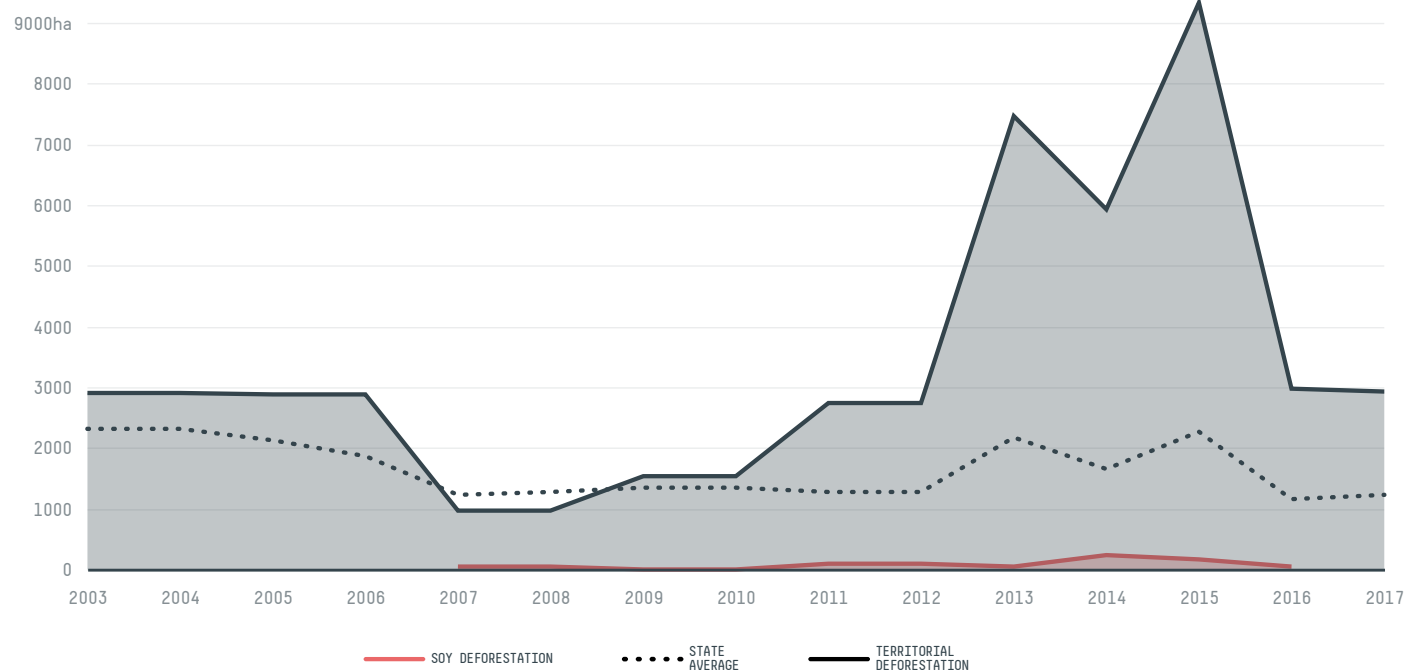

SOCIO-ECONOMIC INDICATORS	SCORE	STATE RANKING
Human Development Index	0.636 /1	47
GDP per capita	- USD/capita	-
GDP from agriculture	- %	-
Smallholder dominance	15 %	-
Reported cases of forced labour	-	-
Reported cases of land conflicts	1	6
Population	7,553	41
TERRITORIAL GOVERNANCE	SCORE	STATE RANKING
Legal Reserve deficit	218 ha	116
Legal Reserve deficit as a % of private land	0.1 %	-
Protected vegetation in private land	84,497.4 ha	-
Unprotected vegetation in private land	116,278.8 ha	8
ACTOR COMMITMENTS	SCORE	STATE RANKING
Soy traded under zero deforestation commitment	103.6 %	4
Round Table on Responsible Soy	0 t	3

DEFORESTATION TRAJECTORY OF ALMAS