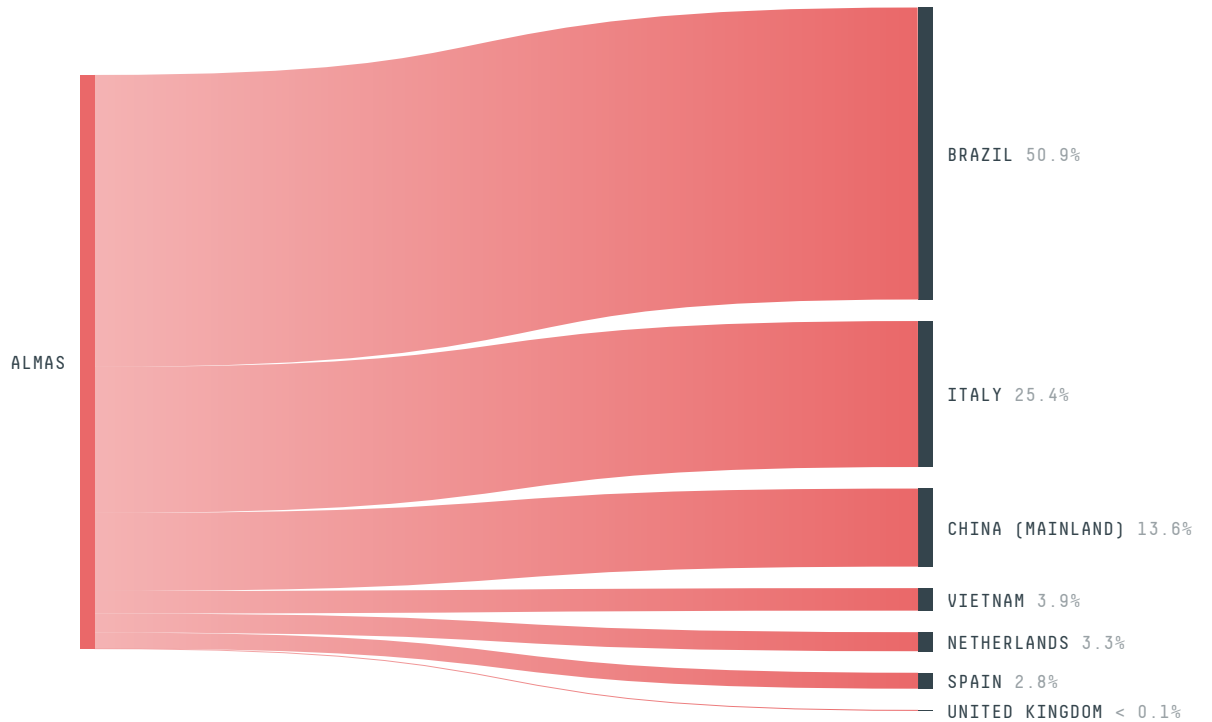

TOP IMPORTING COUNTRIES OF SOY FROM ALMAS IN 2017