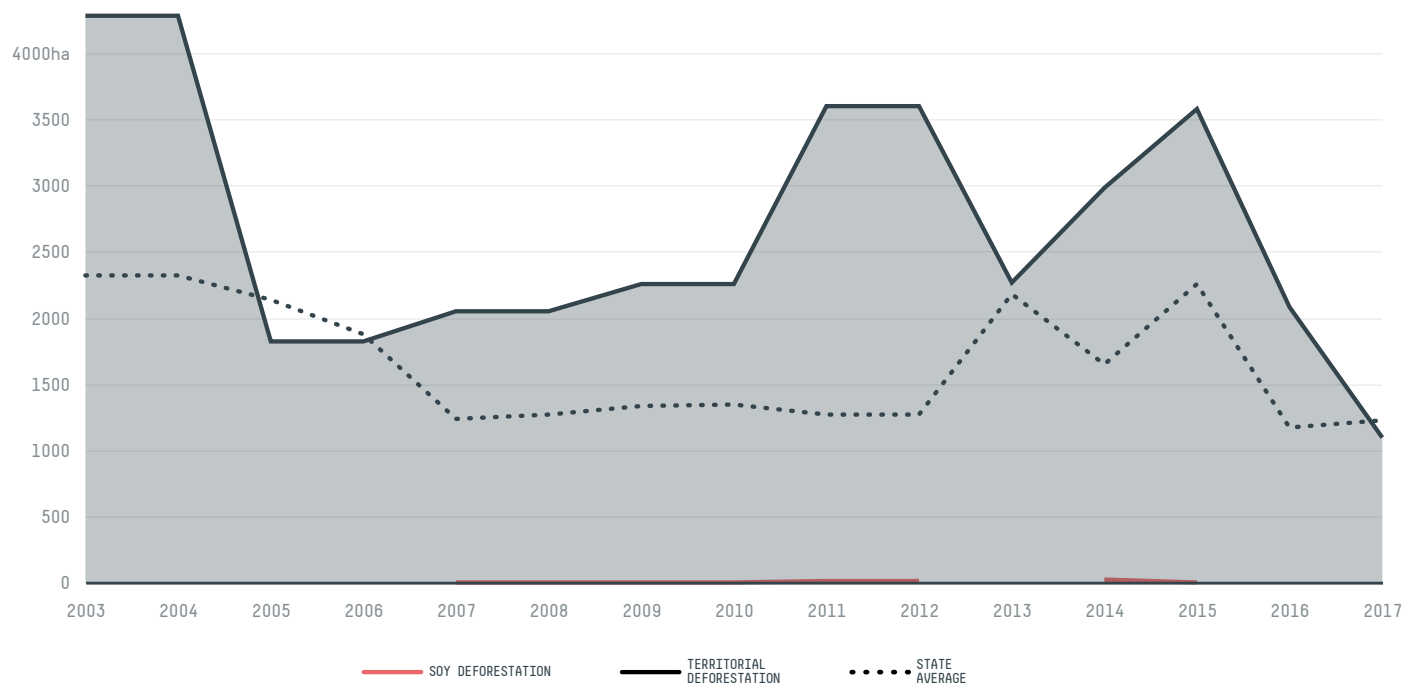

SOCIO-ECONOMIC INDICATORS	SCORE	STATE RANKING
Human Development Index	0.662 /1	29
GDP per capita	- USD/capita	-
GDP from agriculture	- %	-
Smallholder dominance	31 %	-
Reported cases of forced labour	-	-
Reported cases of land conflicts	-	-
Population	3,698	95

TERRITORIAL GOVERNANCE	SCORE	STATE RANKING
Legal Reserve deficit	1,130.1 ha	78
Legal Reserve deficit as a % of private land	0.6 %	-
Protected vegetation in private land	59,806.6 ha	-
Unprotected vegetation in private land	51,658.7 ha	26

ACTOR COMMITMENTS	SCORE	STATE RANKING
Soy traded under zero deforestation commitment	0 %	38
Round Table on Responsible Soy	0 t	3

DEFORESTATION TRAJECTORY OF JAU DO TOCANTINS