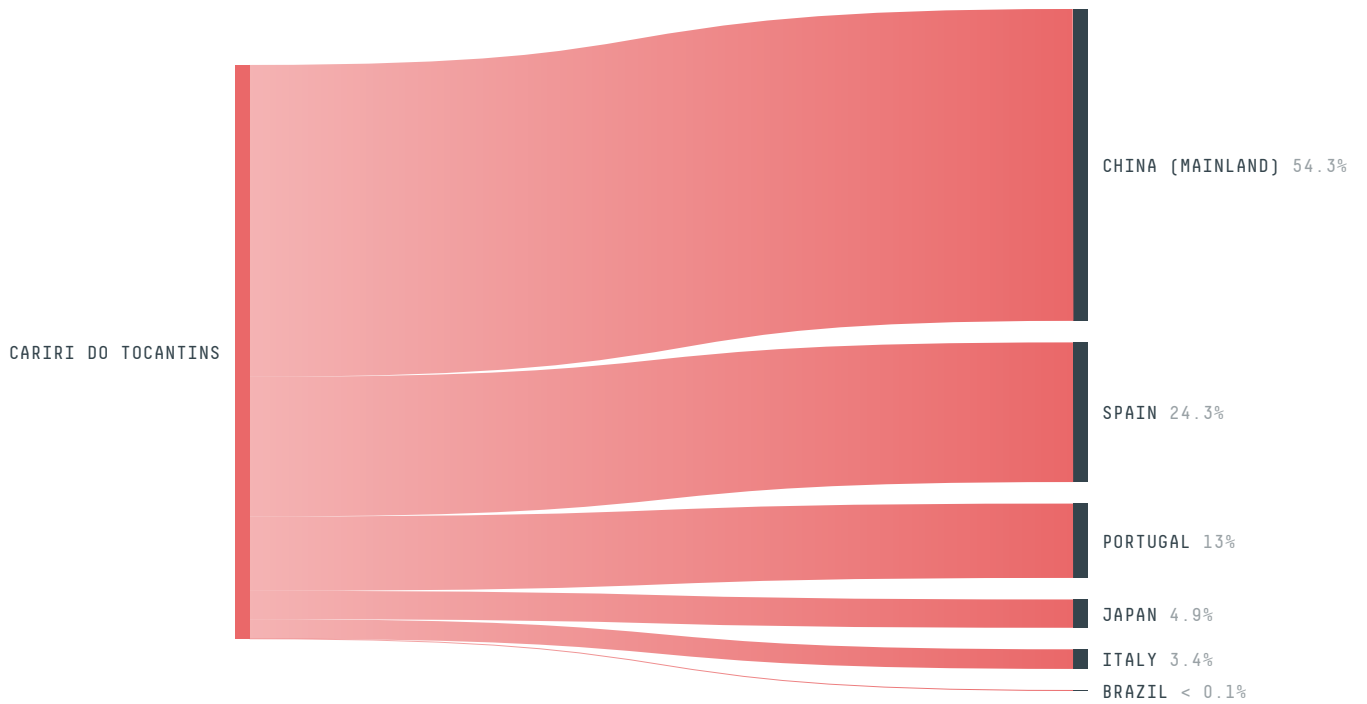

TOP IMPORTING COUNTRIES OF SOY FROM CARIRI DO TOCANTINS IN 2017