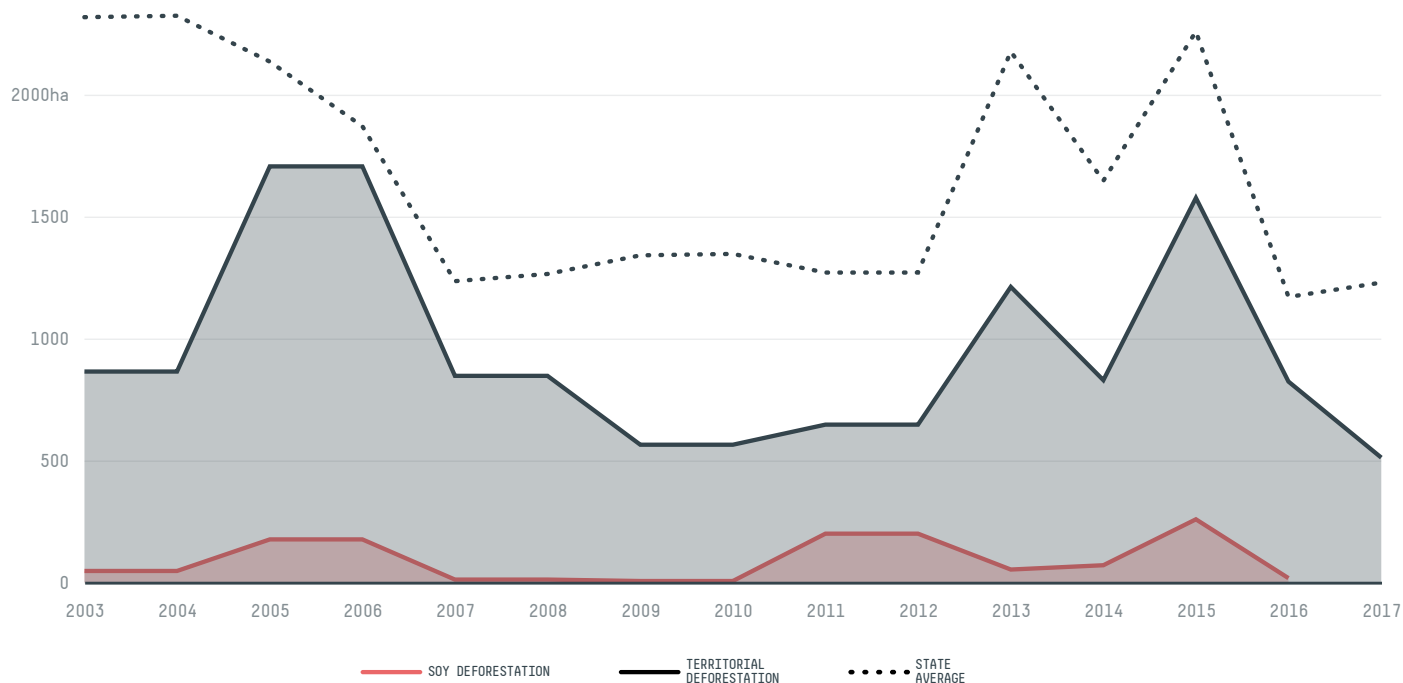

SOCIO-ECONOMIC INDICATORS	SCORE	STATE RANKING
Human Development Index	0.662 /1	29
GDP per capita	- USD/capita	-
GDP from agriculture	- %	-
Smallholder dominance	24 %	-
Reported cases of forced labour	-	-
Reported cases of land conflicts	-	-
Population	4,053	86

TERRITORIAL GOVERNANCE	SCORE	STATE RANKING
Legal Reserve deficit	5,229 ha	26
Legal Reserve deficit as a % of private land	5.5 %	-
Protected vegetation in private land	27,002.8 ha	-
Unprotected vegetation in private land	7,889 ha	78

ACTOR COMMITMENTS	SCORE	STATE RANKING
Soy traded under zero deforestation commitment	100 %	5
Round Table on Responsible Soy	0 t	3

DEFORESTATION TRAJECTORY OF CARIRI DO TOCANTINS