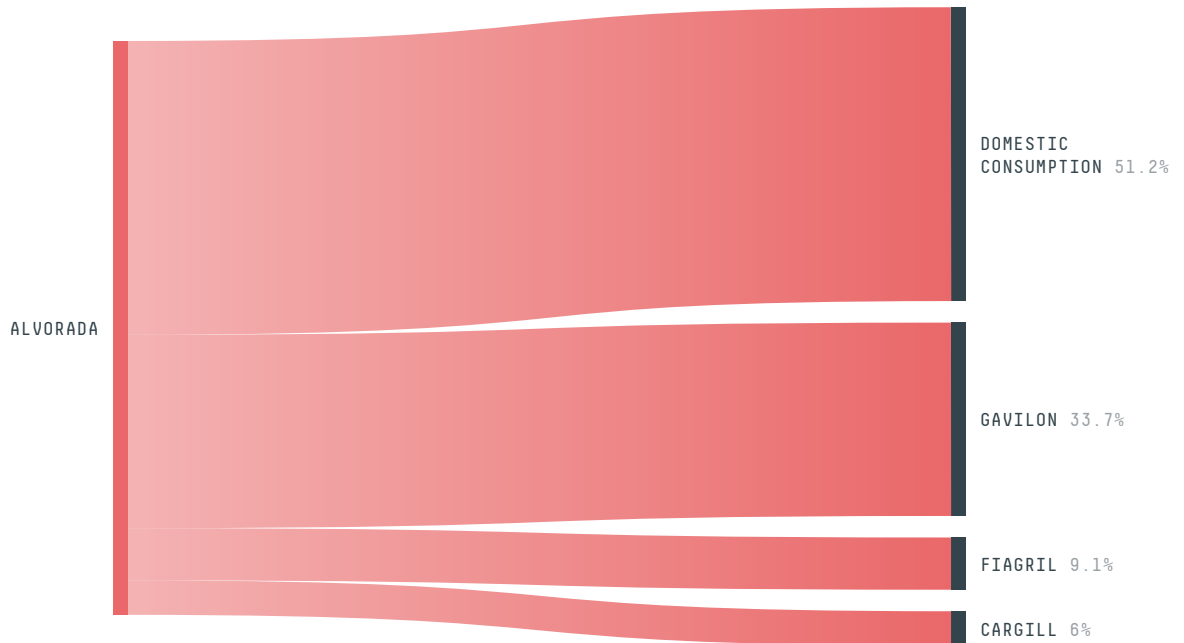

TOP TRADERS OF SOY IN ALVORADA IN 2017