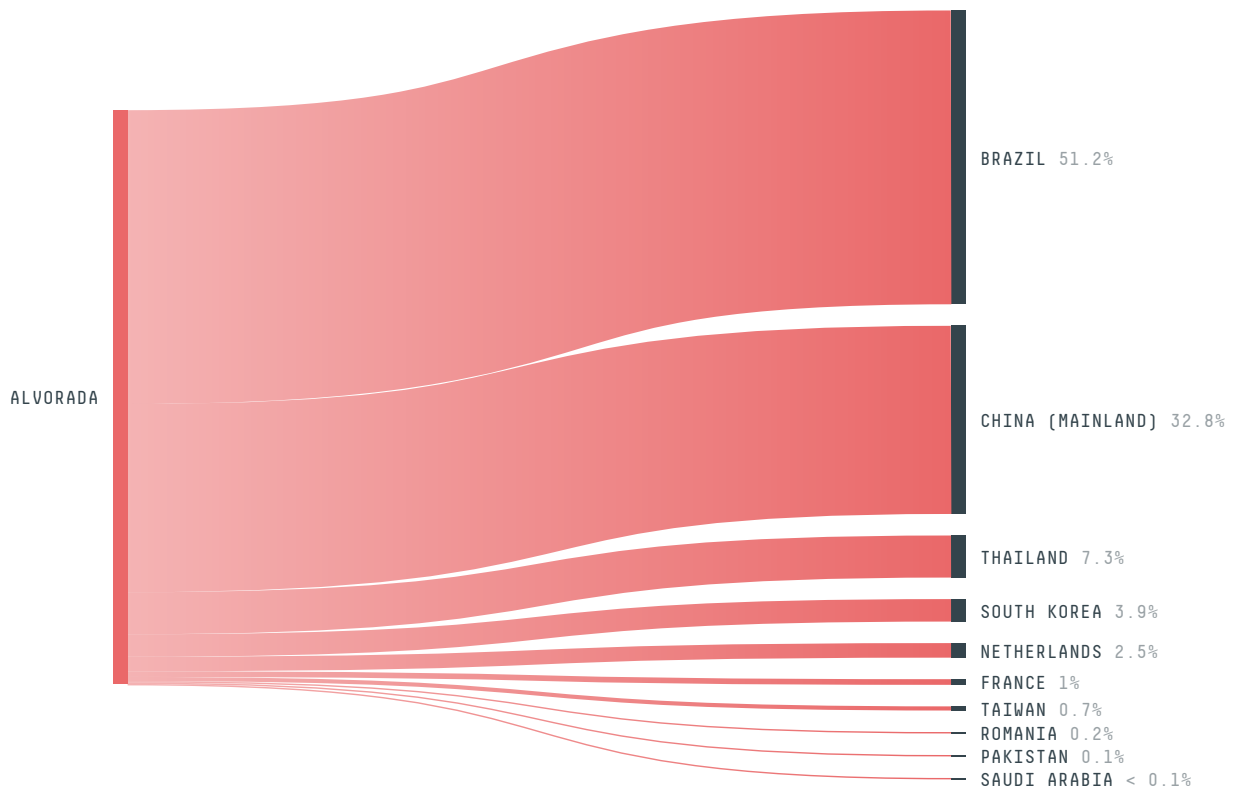

TOP IMPORTING COUNTRIES OF SOY FROM ALVORADA IN 2017