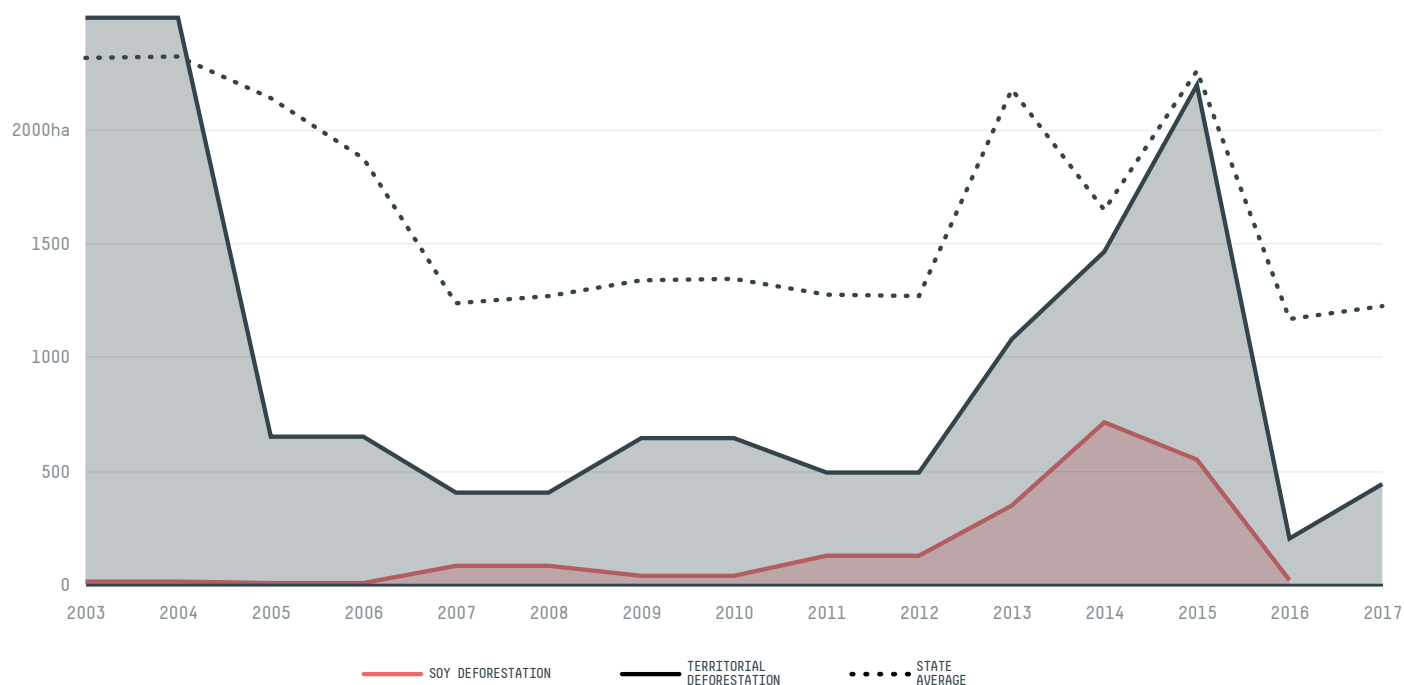

SOCIO-ECONOMIC INDICATORS	SCORE	STATE RANKING
Human Development Index	0.708 /1	8
GDP per capita	- USD/capita	-
GDP from agriculture	- %	-
Smallholder dominance	20 %	-
Reported cases of forced labour	-	-
Reported cases of land conflicts	-	-
Population	8,557	37

TERRITORIAL GOVERNANCE	SCORE	STATE RANKING
Legal Reserve deficit	3,911 ha	37
Legal Reserve deficit as a % of private land	3.9 %	-
Protected vegetation in private land	27,928 ha	-
Unprotected vegetation in private land	7,284.7 ha	79

ACTOR COMMITMENTS	SCORE	STATE RANKING
Soy traded under zero deforestation commitment	34.4 %	26
Round Table on Responsible Soy	0 t	3

DEFORESTATION TRAJECTORY OF ALVORADA