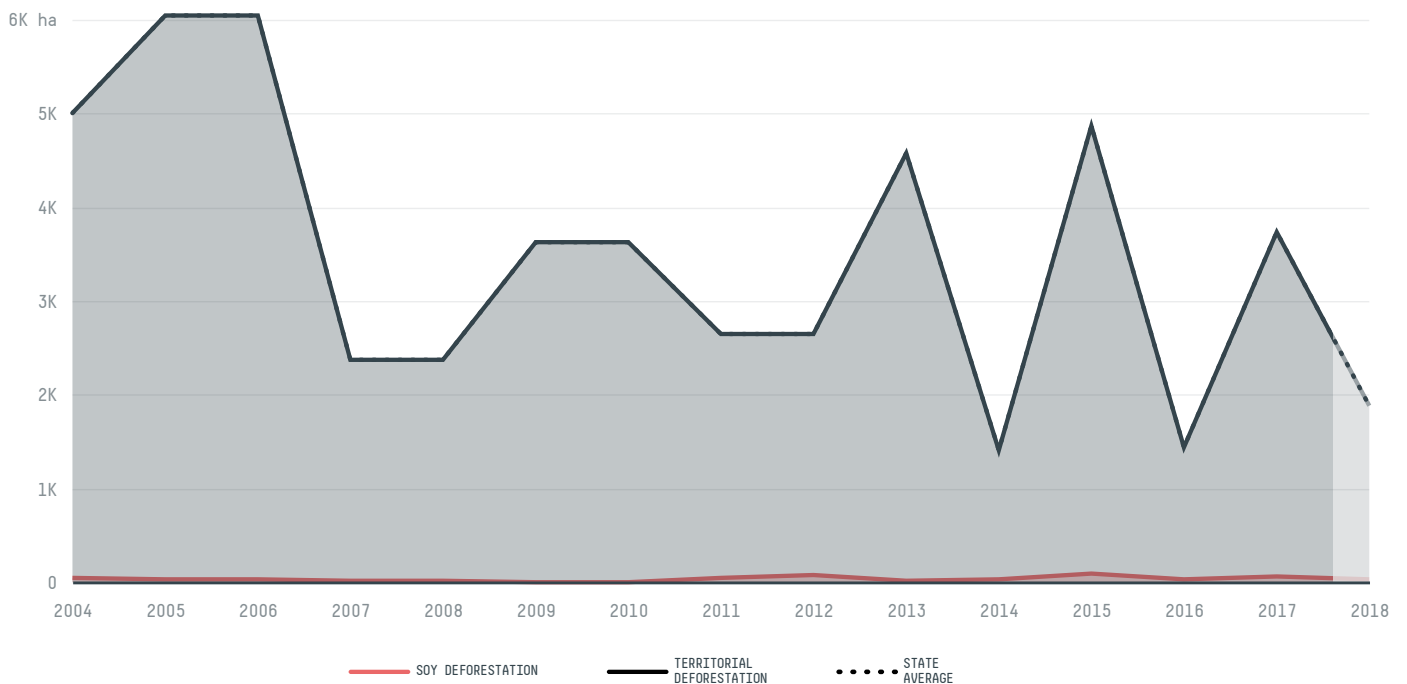

SOCIO-ECONOMIC INDICATORS		SCORE
Human Development Index		0.683 /1
GDP per capita		- USD/capita
GDP from agriculture		- %
Smallholder dominance		34 %
Reported cases of forced labour		0
Reported cases of land conflicts		-
Population		6,681
TERRITORIAL GOVERNANCE		SCORE
Legal Reserve deficit		1,081.4 ha
Legal Reserve deficit as a % of private land		0.6 %
Protected vegetation in private land		61,521 ha
Unprotected vegetation in private land		32,135.8 ha
ACTOR COMMITMENTS		SCORE
Round Table on Responsible Soy		- t

DEFORESTATION TRAJECTORY OF DIVINOPOLIS DO TOCANTINS