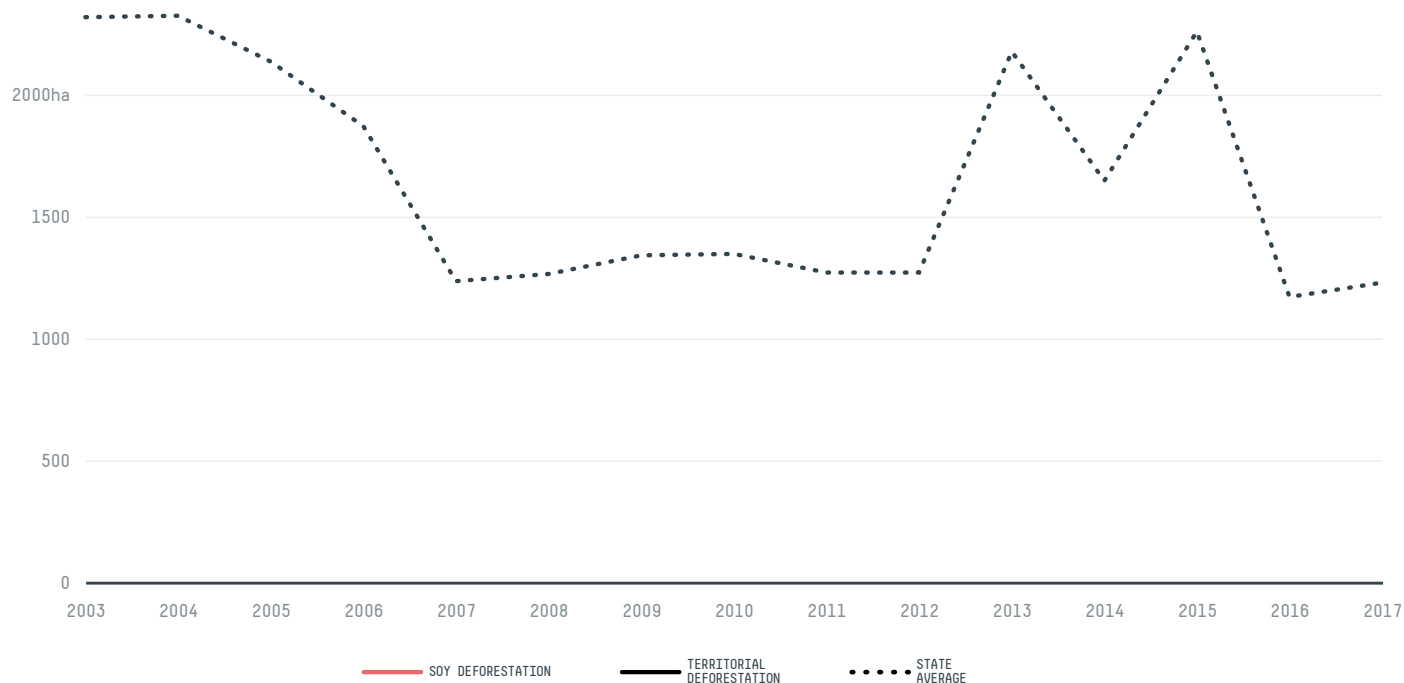

SOCIO-ECONOMIC INDICATORS	SCORE	STATE RANKING
Human Development Index	0.573 /1	82
GDP per capita	- USD/capita	-
GDP from agriculture	6.9 %	125
Smallholder dominance	64 %	-
Reported cases of forced labour	-	-
Reported cases of land conflicts	-	-
Population	4,553	77
TERRITORIAL GOVERNANCE	SCORE	STATE RANKING
Legal Reserve deficit	480.9 ha	99
Legal Reserve deficit as a % of private land	2.6 %	-
Protected vegetation in private land	11,516.5 ha	-
Unprotected vegetation in private land	179.8 ha	127
ACTOR COMMITMENTS	SCORE	STATE RANKING
Soy traded under zero deforestation commitment	- %	-
Round Table on Responsible Soy	- t	-

DEFORESTATION TRAJECTORY OF SAO SEBASTIAO DO TOCANTINS