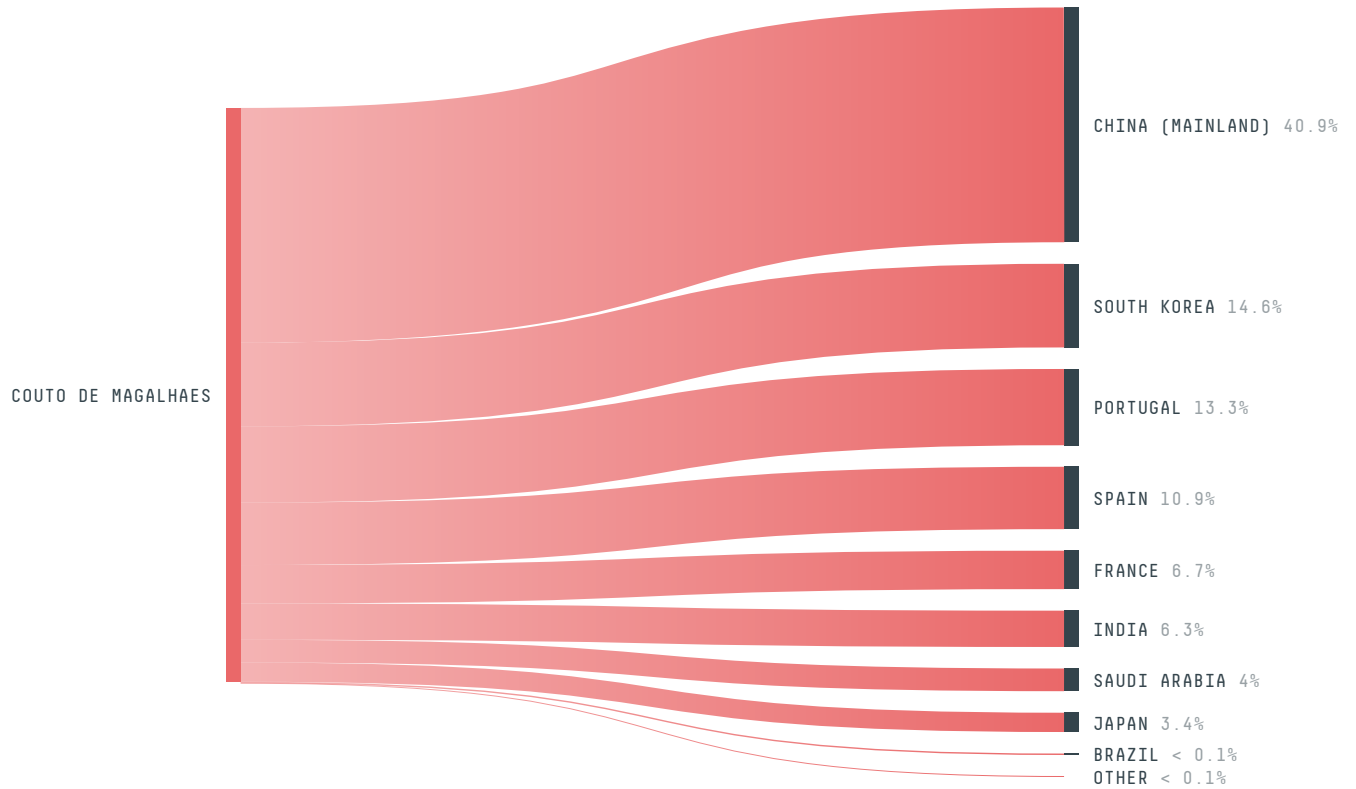

TOP IMPORTING COUNTRIES OF SOY FROM COUTO DE MAGALHAES IN 2018