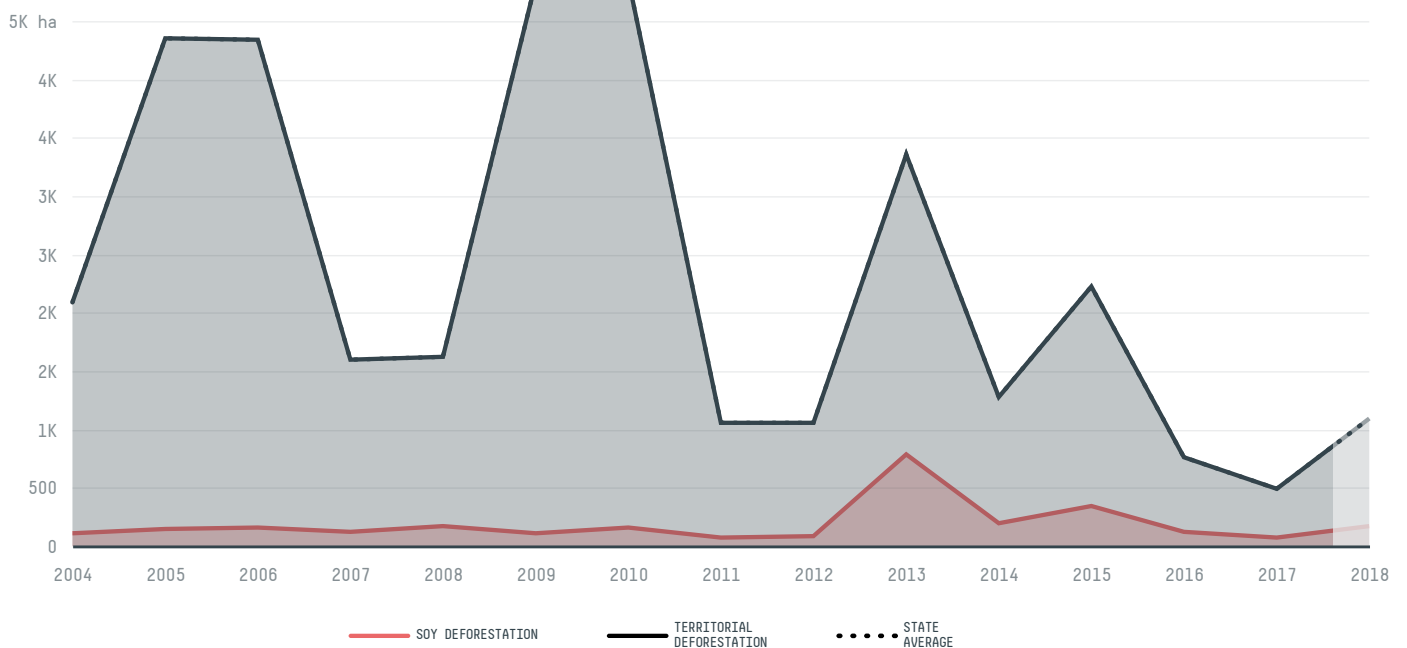

SOCIO-ECONOMIC INDICATORS		SCORE
Human Development Index		0.605 /1
GDP per capita		- USD/capita
GDP from agriculture		- %
Smallholder dominance		35 %
Reported cases of forced labour		0
Reported cases of land conflicts		-
Population		5,314
TERRITORIAL GOVERNANCE		SCORE
Legal Reserve deficit		4,999.1 ha
Legal Reserve deficit as a % of private land		3.6 %
Protected vegetation in private land		36,221.1 ha
Unprotected vegetation in private land		10,527 ha
ACTOR COMMITMENTS		SCORE
Round Table on Responsible Soy		- t

DEFORESTATION TRAJECTORY OF COUTO DE MAGALHAES