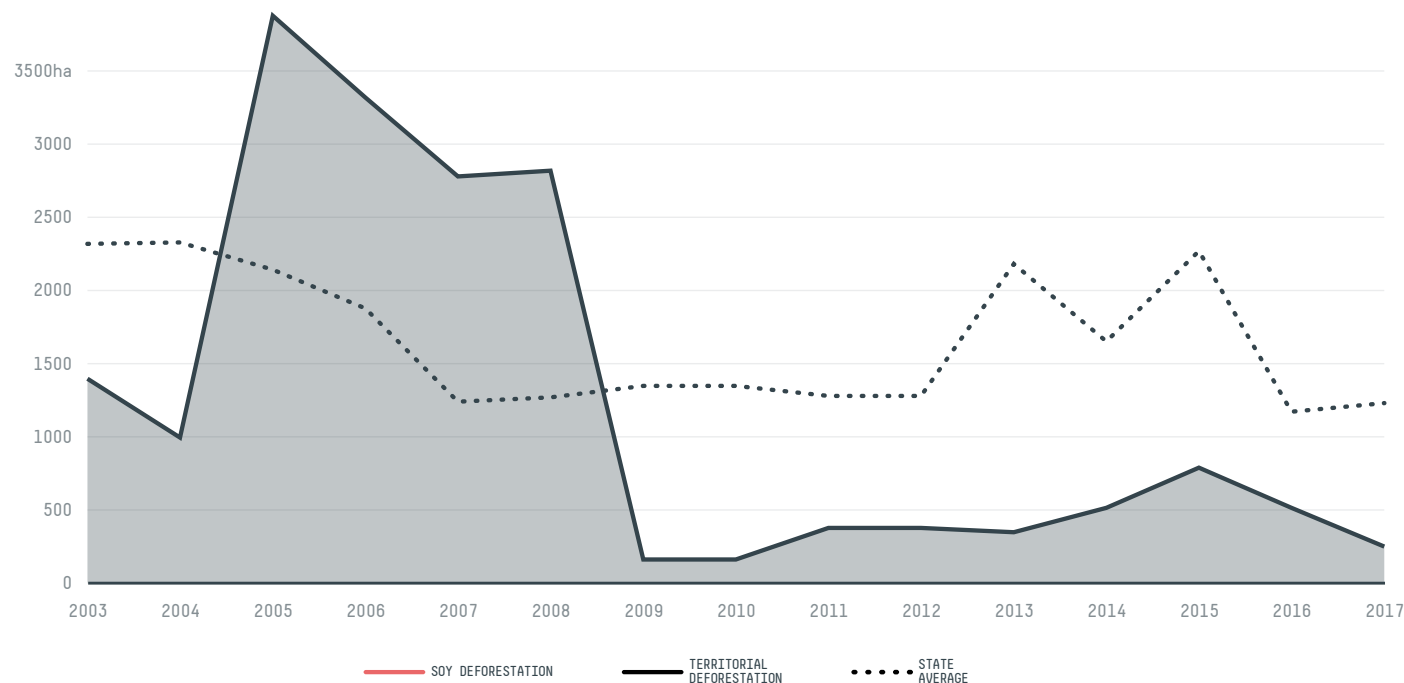

SOCIO-ECONOMIC INDICATORS	SCORE	STATE RANKING
Human Development Index	0.605 /1	63
GDP per capita	- USD/capita	-
GDP from agriculture	- %	-
Smallholder dominance	36 %	-
Reported cases of forced labour	-	-
Reported cases of land conflicts	-	-
Population	4,954	69
TERRITORIAL GOVERNANCE	SCORE	STATE RANKING
Legal Reserve deficit	4,202 ha	33
Legal Reserve deficit as a % of private land	5.9 %	-
Protected vegetation in private land	35,103 ha	-
Unprotected vegetation in private land	1,475.8 ha	106
ACTOR COMMITMENTS	SCORE	STATE RANKING
Soy traded under zero deforestation commitment	0 %	38
Round Table on Responsible Soy	0 t	3

DEFORESTATION TRAJECTORY OF SAO BENTO DO TOCANTINS