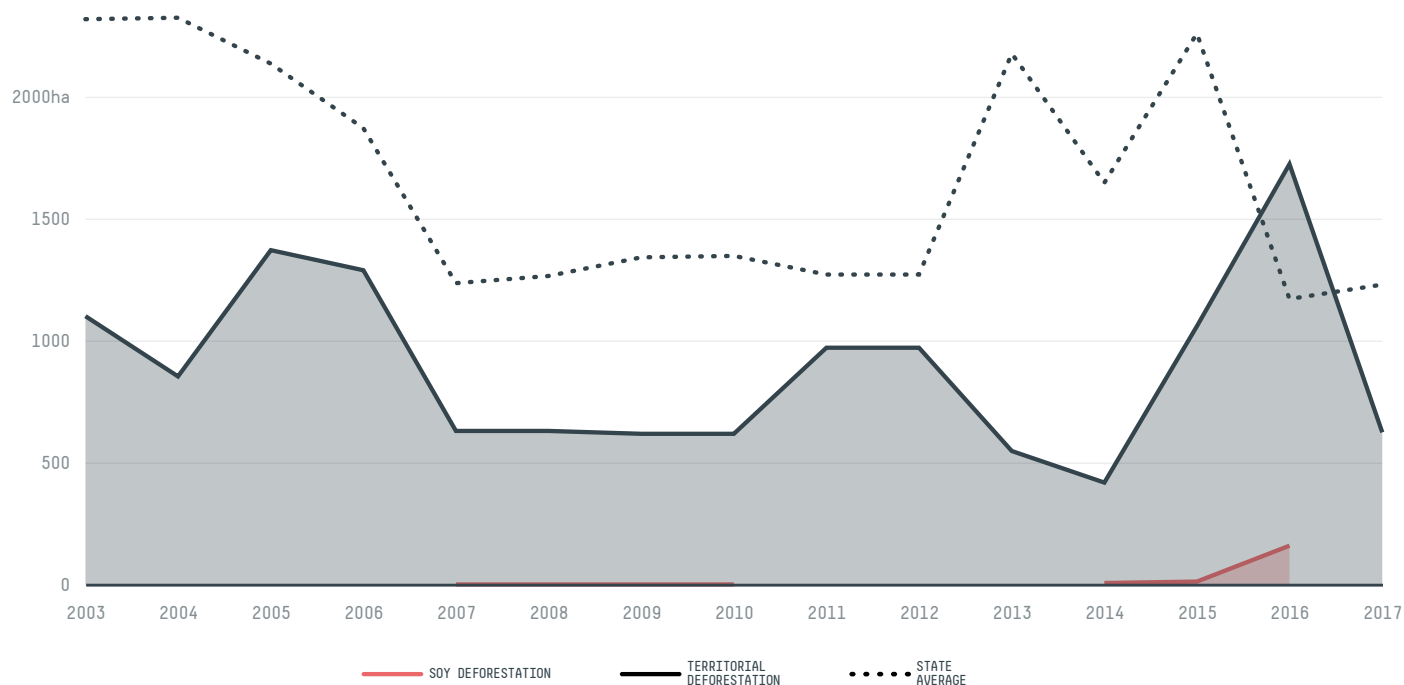

SOCIO-ECONOMIC INDICATORS	SCORE	STATE RANKING
Human Development Index	0.628 /1	50
GDP per capita	4,244 USD/capita	93
GDP from agriculture	22.4 %	64
Smallholder dominance	60 %	-
Reported cases of forced labour	-	-
Reported cases of land conflicts	-	-
Population	6,180	53

TERRITORIAL GOVERNANCE	SCORE	STATE RANKING
Legal Reserve deficit	567 ha	98
Legal Reserve deficit as a % of private land	1 %	-
Protected vegetation in private land	23,838.6 ha	-
Unprotected vegetation in private land	4,448 ha	96

ACTOR COMMITMENTS	SCORE	STATE RANKING
Soy traded under zero deforestation commitment	0 %	38
Round Table on Responsible Soy	- t	-

DEFORESTATION TRAJECTORY OF PALMEIRAS DO TOCANTINS