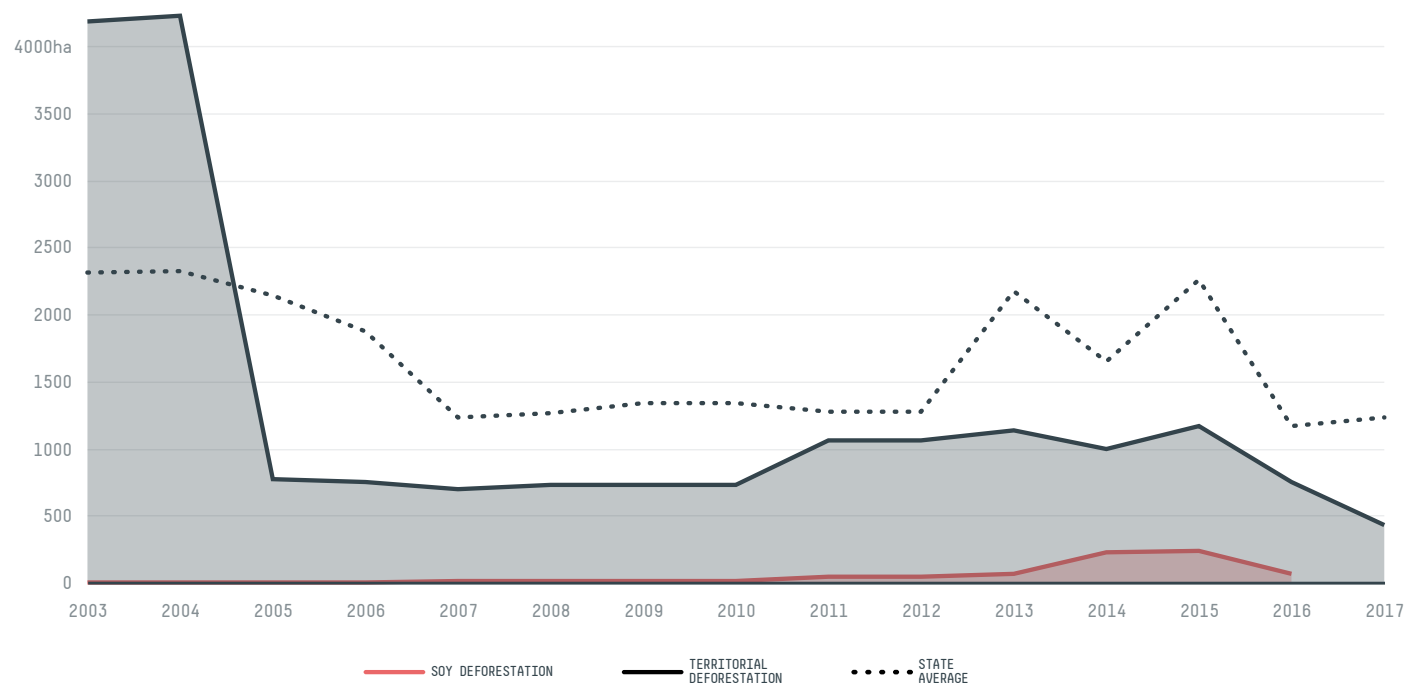

SOCIO-ECONOMIC INDICATORS	SCORE	STATE RANKING
Human Development Index	0.662 /1	29
GDP per capita	- USD/capita	-
GDP from agriculture	- %	-
Smallholder dominance	38 %	-
Reported cases of forced labour	-	-
Reported cases of land conflicts	-	-
Population	13,164	15

TERRITORIAL GOVERNANCE	SCORE	STATE RANKING
Legal Reserve deficit	1,353.1 ha	70
Legal Reserve deficit as a % of private land	1.5 %	-
Protected vegetation in private land	33,237 ha	-
Unprotected vegetation in private land	6,627.3 ha	82

ACTOR COMMITMENTS	SCORE	STATE RANKING
Soy traded under zero deforestation commitment	0 %	38
Round Table on Responsible Soy	0 t	3

DEFORESTATION TRAJECTORY OF MIRANORTE