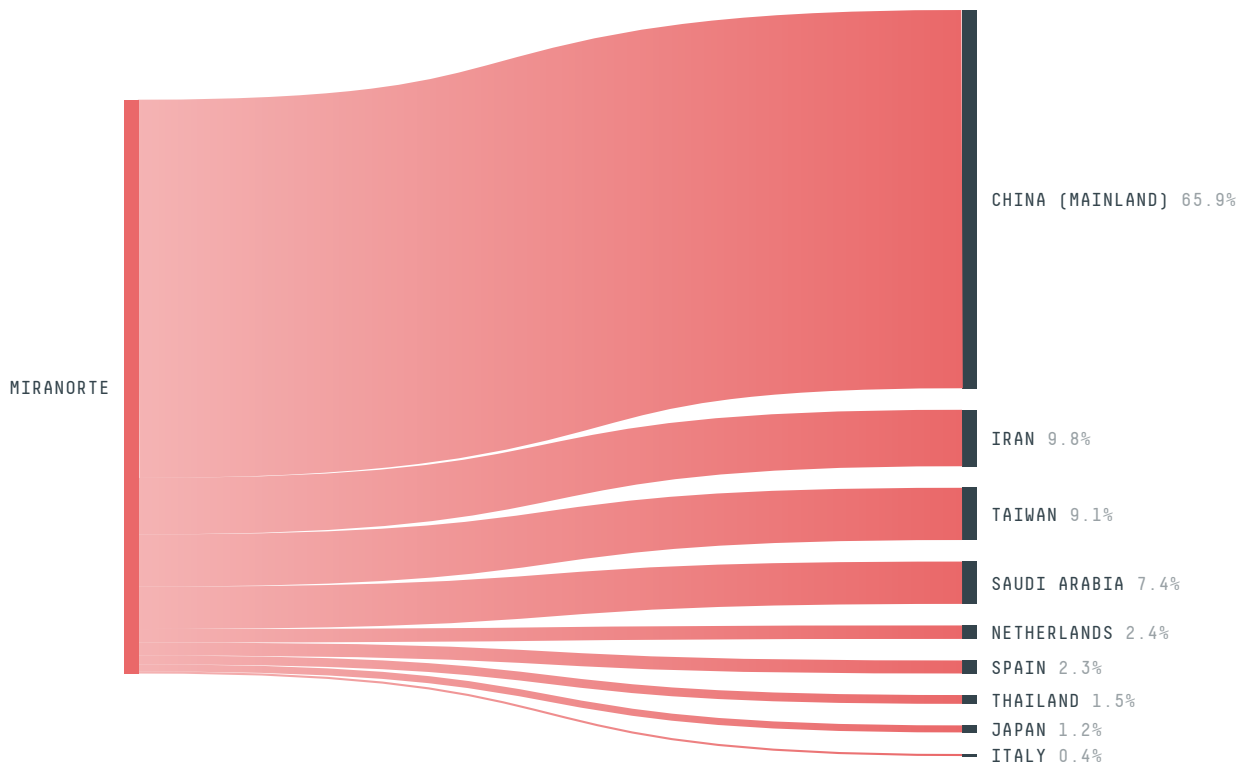

TOP IMPORTING COUNTRIES OF SOY FROM MIRANORTE IN 2017