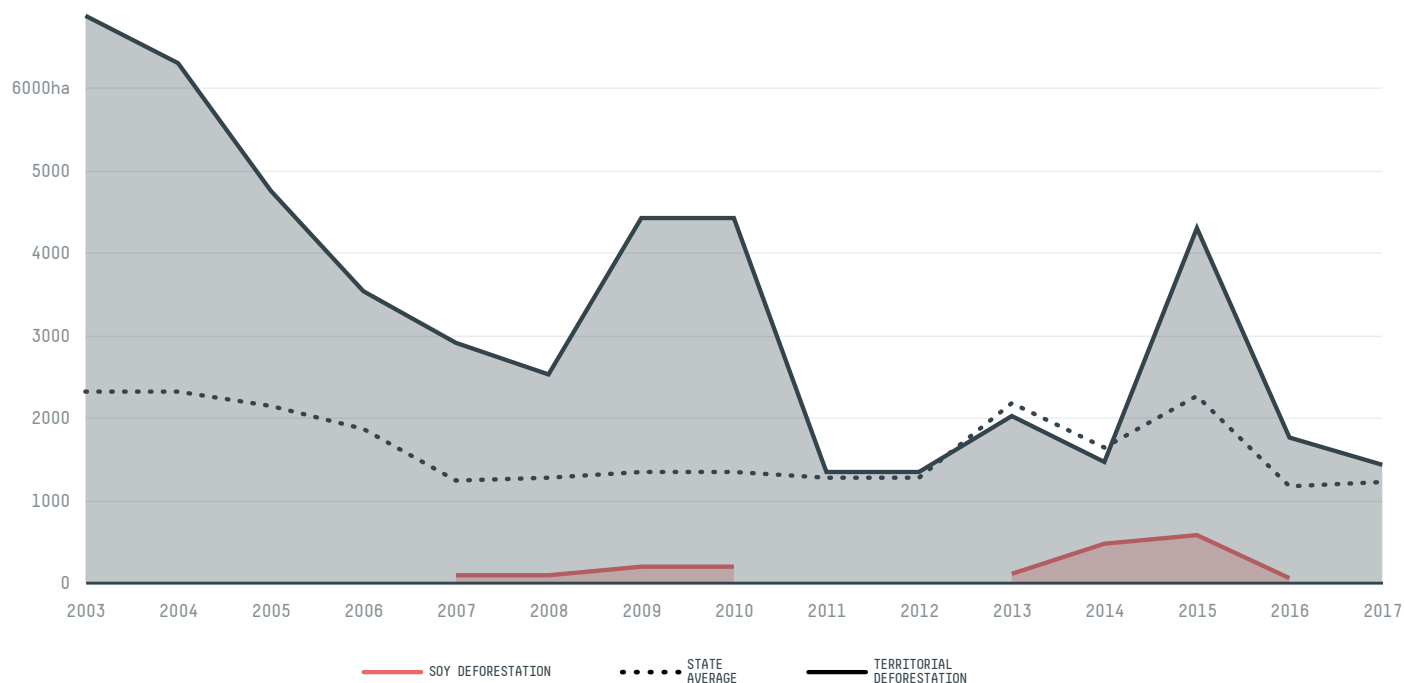

SOCIO-ECONOMIC INDICATORS	SCORE	STATE RANKING
Human Development Index	0.631 /1	49
GDP per capita	- USD/capita	-
GDP from agriculture	- %	-
Smallholder dominance	33 %	-
Reported cases of forced labour	-	-
Reported cases of land conflicts	-	-
Population	4,730	73

TERRITORIAL GOVERNANCE	SCORE	STATE RANKING
Legal Reserve deficit	6,109.2 ha	19
Legal Reserve deficit as a % of private land	3.3 %	-
Protected vegetation in private land	61,665 ha	-
Unprotected vegetation in private land	21,950 ha	54

ACTOR COMMITMENTS	SCORE	STATE RANKING
Soy traded under zero deforestation commitment	100 %	5
Round Table on Responsible Soy	0 t	3

DEFORESTATION TRAJECTORY OF MARIANOPOLIS DO TOCANTINS