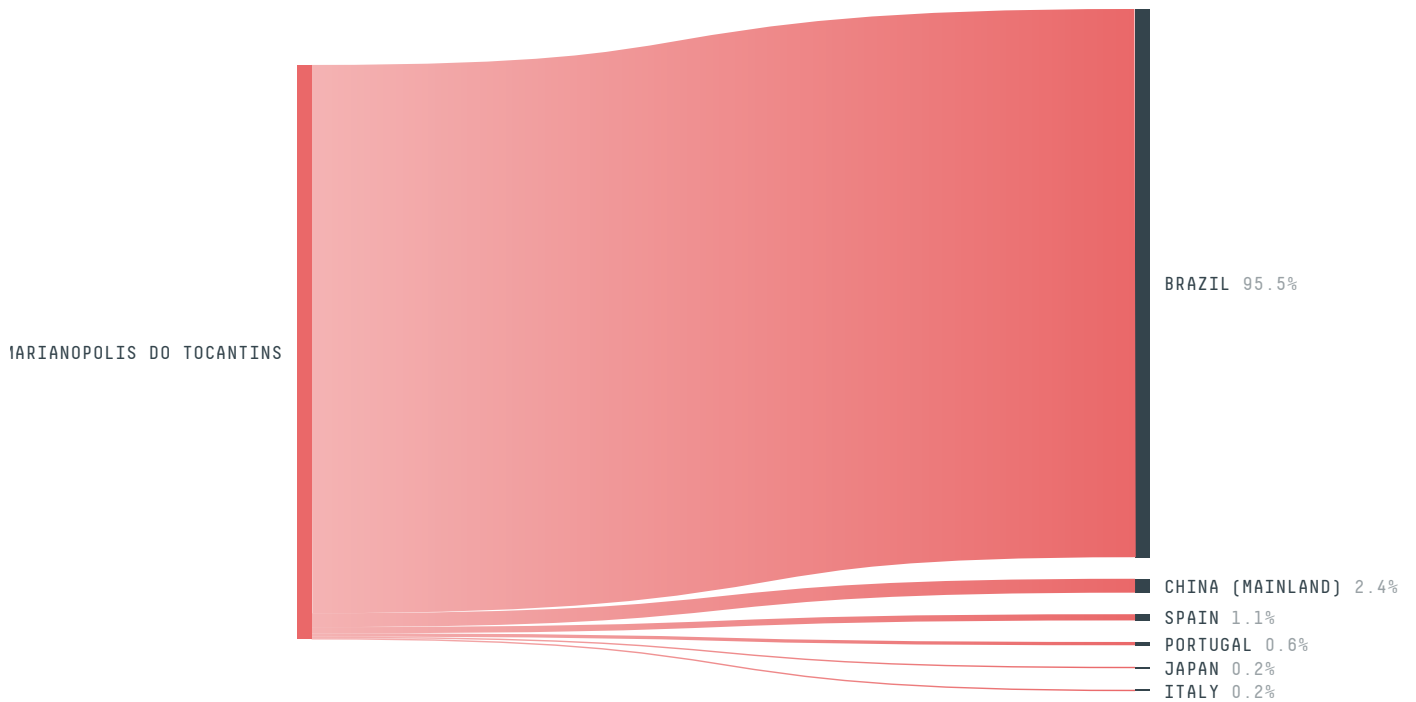

TOP IMPORTING COUNTRIES OF SOY FROM MARIANOPOLIS DO TOCANTINS IN 2017