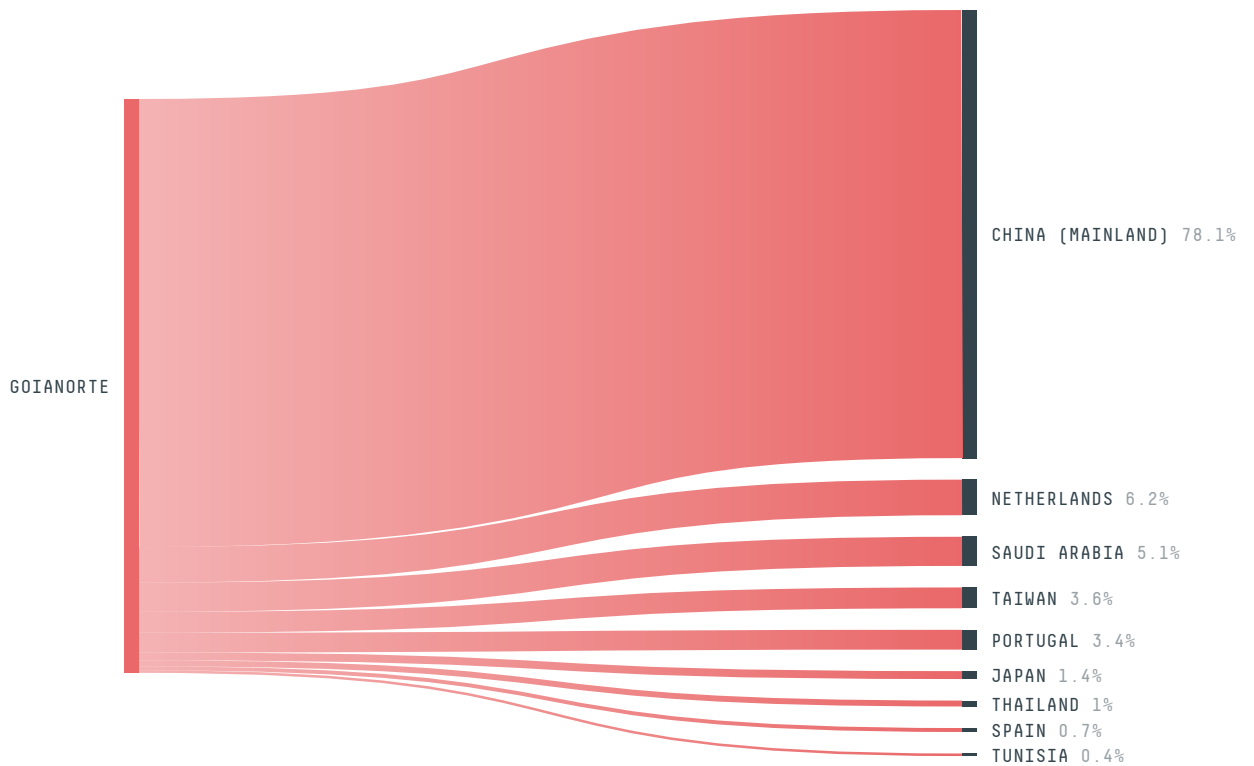

TOP IMPORTING COUNTRIES OF SOY FROM GOIANORTE IN 2017