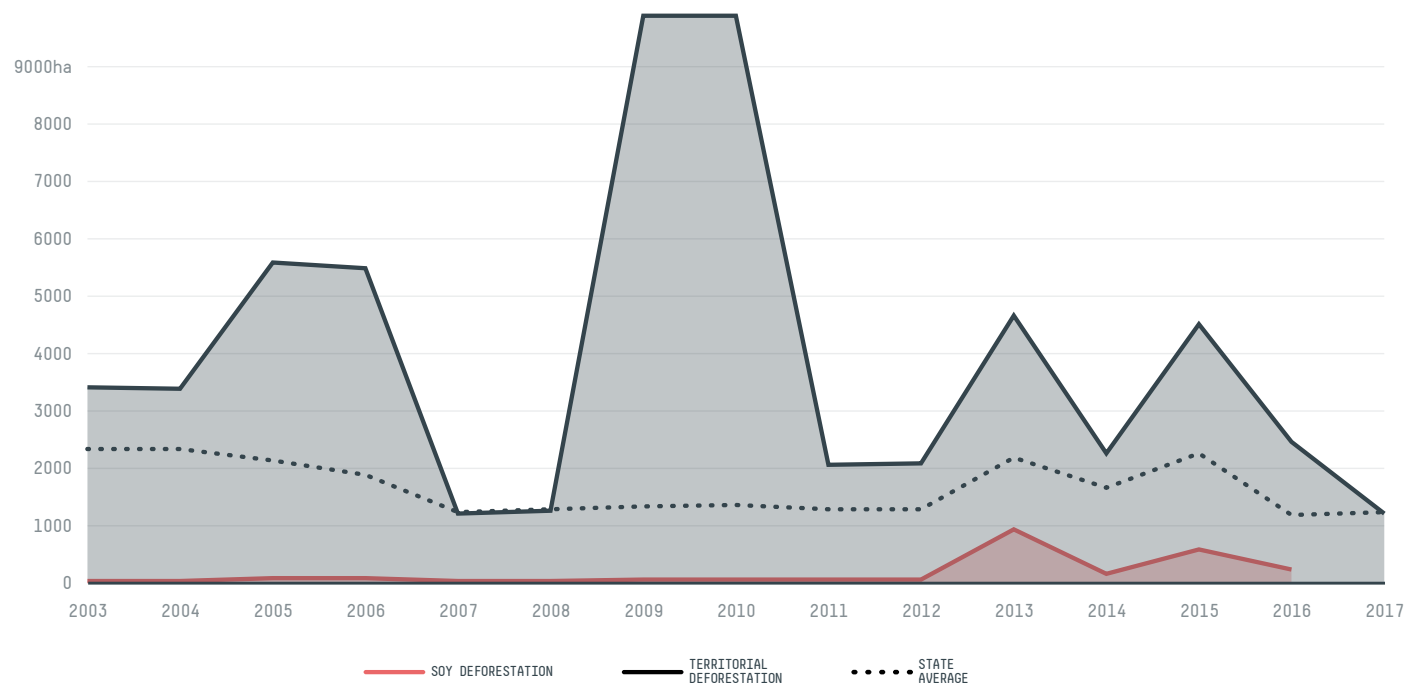

SOCIO-ECONOMIC INDICATORS	SCORE	STATE RANKING
Human Development Index	0.621 /1	55
GDP per capita	- USD/capita	-
GDP from agriculture	- %	-
Smallholder dominance	43 %	-
Reported cases of forced labour	-	-
Reported cases of land conflicts	-	-
Population	5,115	67

TERRITORIAL GOVERNANCE	SCORE	STATE RANKING
Legal Reserve deficit	3,840.3 ha	38
Legal Reserve deficit as a % of private land	2.5 %	-
Protected vegetation in private land	40,204.5 ha	-
Unprotected vegetation in private land	15,614.5 ha	65

ACTOR COMMITMENTS	SCORE	STATE RANKING
Soy traded under zero deforestation commitment	0 %	5
Round Table on Responsible Soy	0 t	3

DEFORESTATION TRAJECTORY OF GOIANORTE