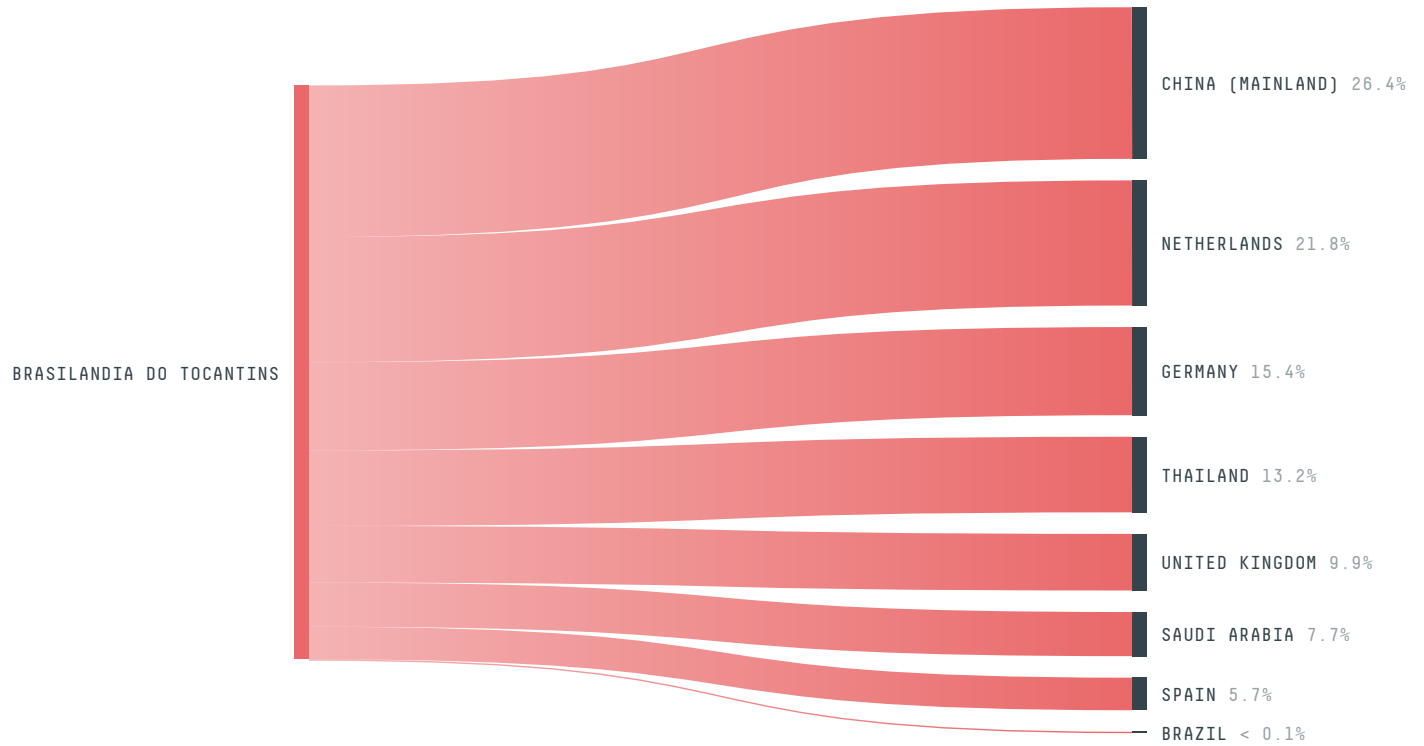

TOP TRADERS OF SOY IN BRASILANDIA DO TOCANTINS IN 2014