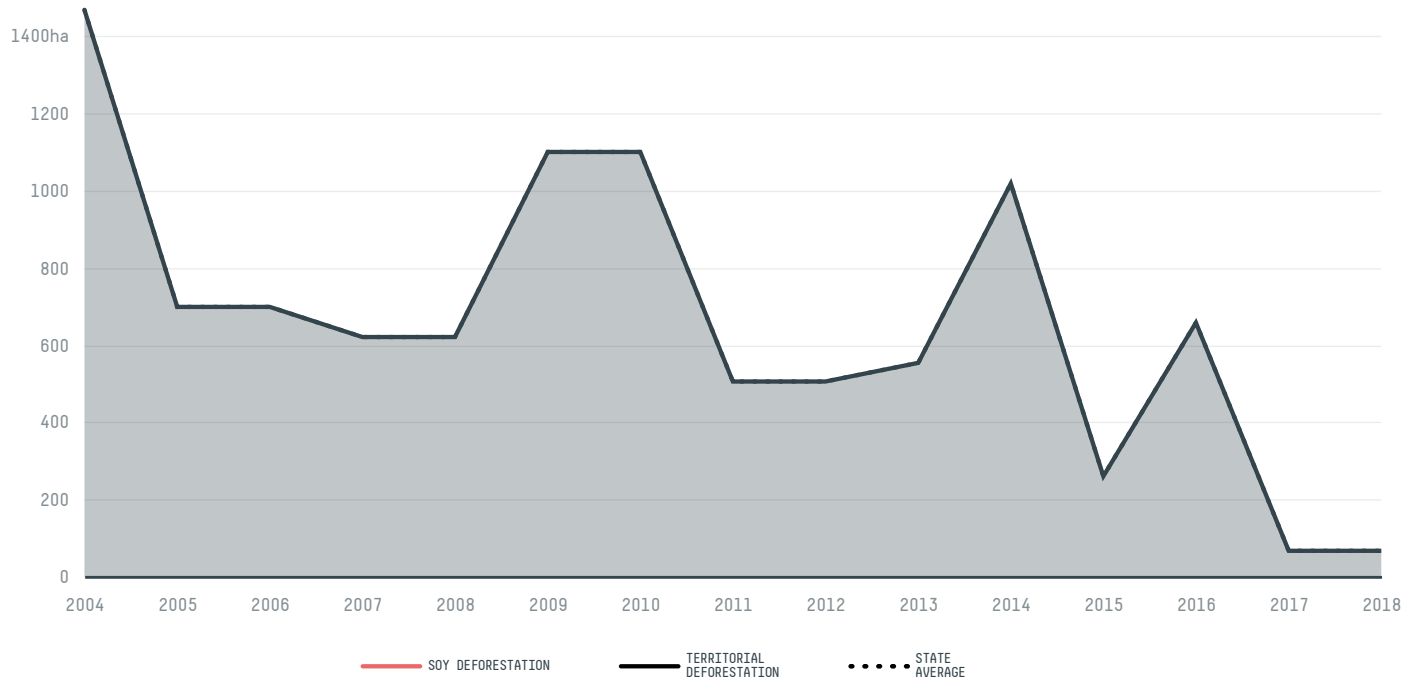

SOCIO-ECONOMIC INDICATORS	SCORE
Human Development Index	0.684 /1
GDP per capita	6,798 USD/capita
GDP from agriculture	24.4 %
Smallholder dominance	24 %
Reported cases of forced labour	-
Reported cases of land conflicts	-
Population	2,154
TERRITORIAL GOVERNANCE	SCORE
Legal Reserve deficit	1,415.6 ha
Legal Reserve deficit as a % of private land	3.1 %
Protected vegetation in private land	12,349.6 ha
Unprotected vegetation in private land	9,994.1 ha
ACTOR COMMITMENTS	SCORE
Round Table on Responsible Soy	- t

DEFORESTATION TRAJECTORY OF BRASILANDIA DO TOCANTINS