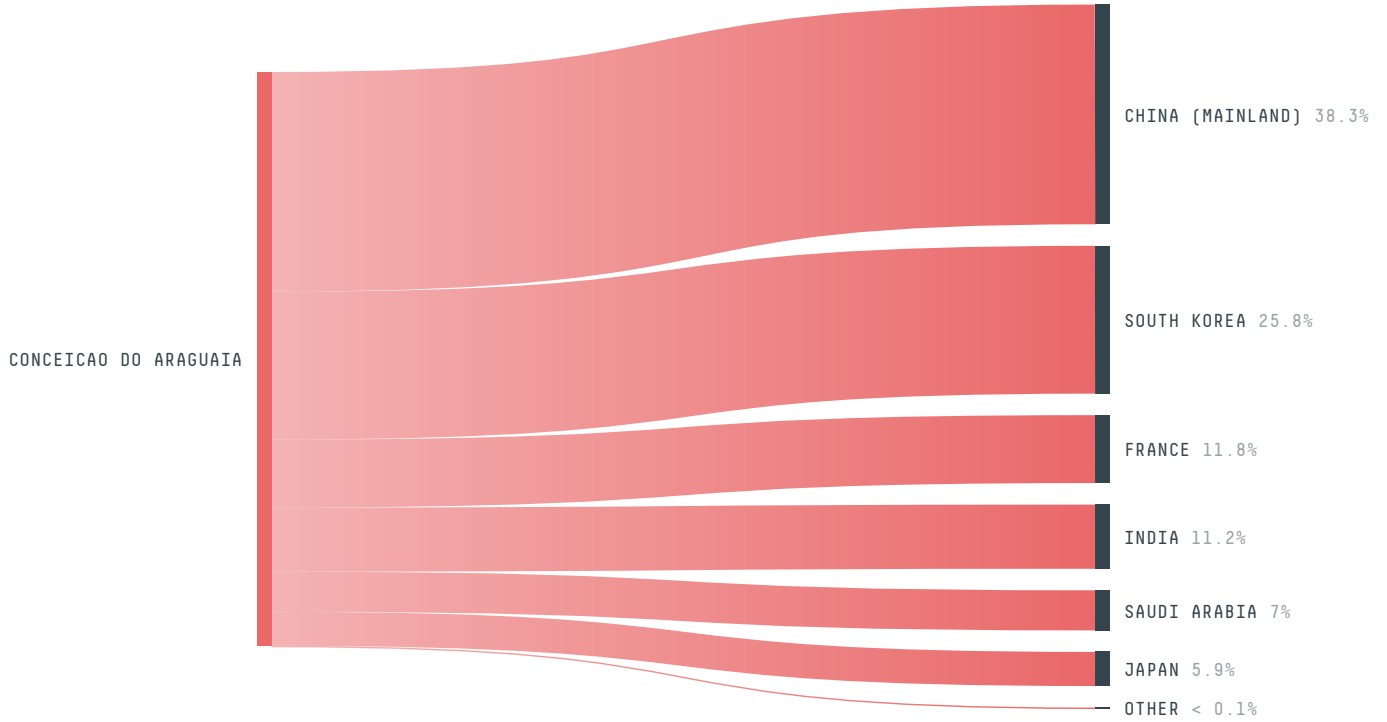

TOP IMPORTING COUNTRIES OF SOY FROM CONCEICAO DO ARAGUAIA IN 2018