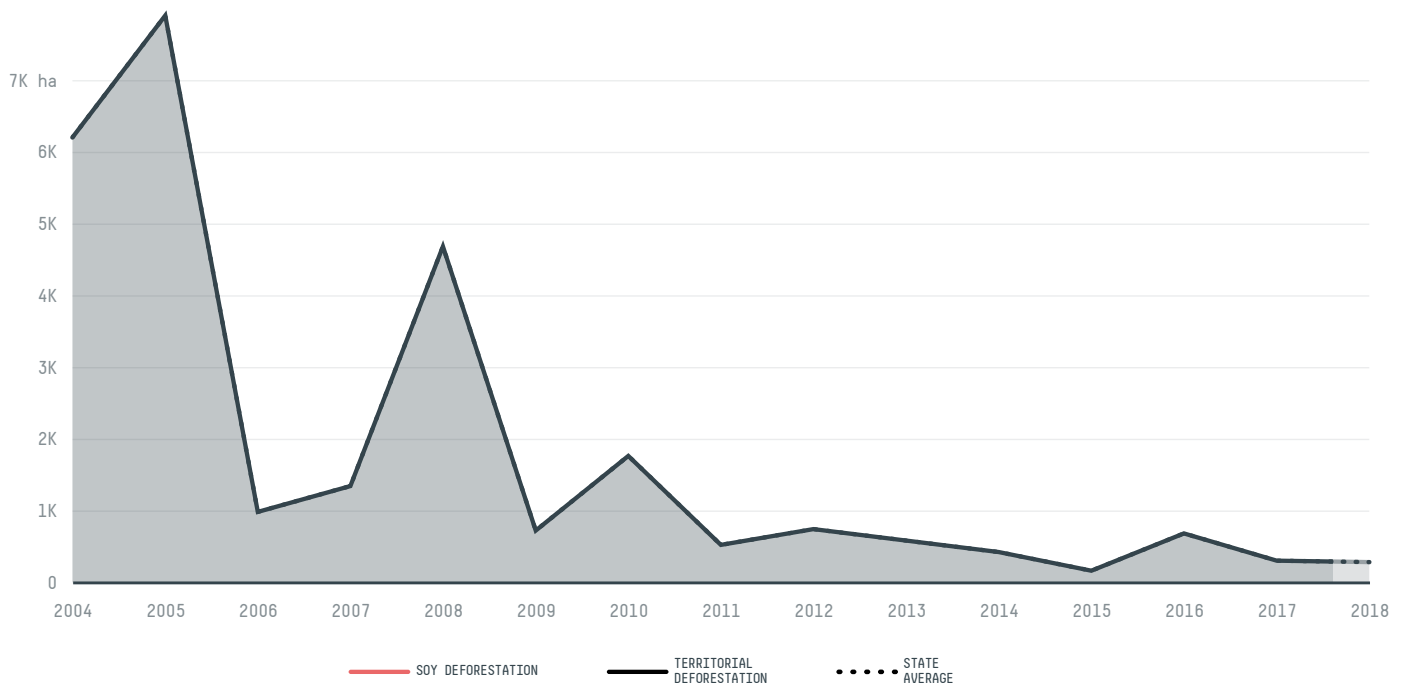

SOCIO-ECONOMIC INDICATORS		SCORE
Human Development Index		0.64 /1
GDP per capita		- USD/capita
GDP from agriculture		- %
Smallholder dominance		62 %
Reported cases of forced labour		0
Reported cases of land conflicts		-
Population		46,206
TERRITORIAL GOVERNANCE		SCORE
Legal Reserve deficit		15,536.6 ha
Legal Reserve deficit as a % of private land		3.5 %
Protected vegetation in private land		183,124.2 ha
Unprotected vegetation in private land		31,204.3 ha
ACTOR COMMITMENTS		SCORE
Round Table on Responsible Soy		- t

DEFORESTATION TRAJECTORY OF CONCEICAO DO ARAGUAIA