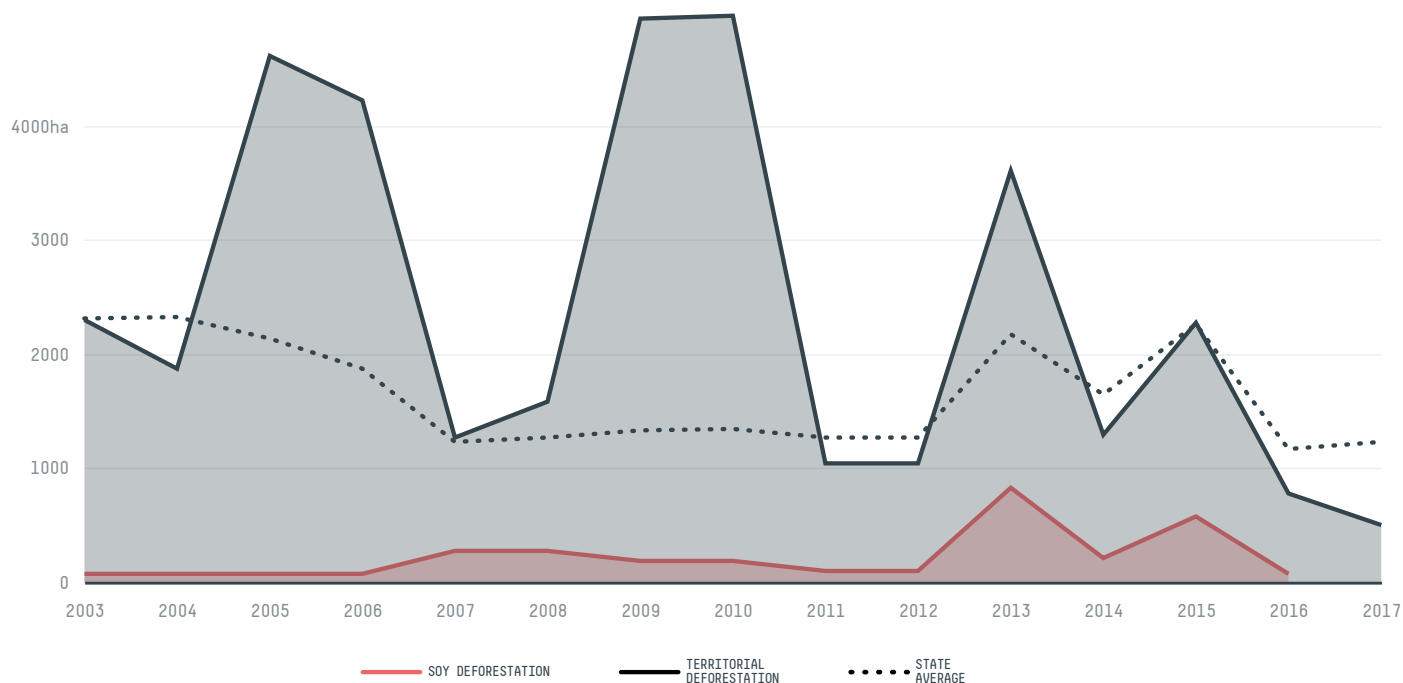

SOCIO-ECONOMIC INDICATORS	SCORE	STATE RANKING
Human Development Index	0.605 /1	63
GDP per capita	- USD/capita	-
GDP from agriculture	- %	-
Smallholder dominance	35 %	-
Reported cases of forced labour	-	-
Reported cases of land conflicts	-	-
Population	5,314	64
TERRITORIAL GOVERNANCE	SCORE	STATE RANKING
Legal Reserve deficit	4,999.1 ha	27
Legal Reserve deficit as a % of private land	3.6 %	-
Protected vegetation in private land	36,221.1 ha	-
Unprotected vegetation in private land	10,527 ha	73
ACTOR COMMITMENTS	SCORE	STATE RANKING
Soy traded under zero deforestation commitment	86.8 %	10
Round Table on Responsible Soy	0 t	3

DEFORESTATION TRAJECTORY OF COUTO DE MAGALHAES