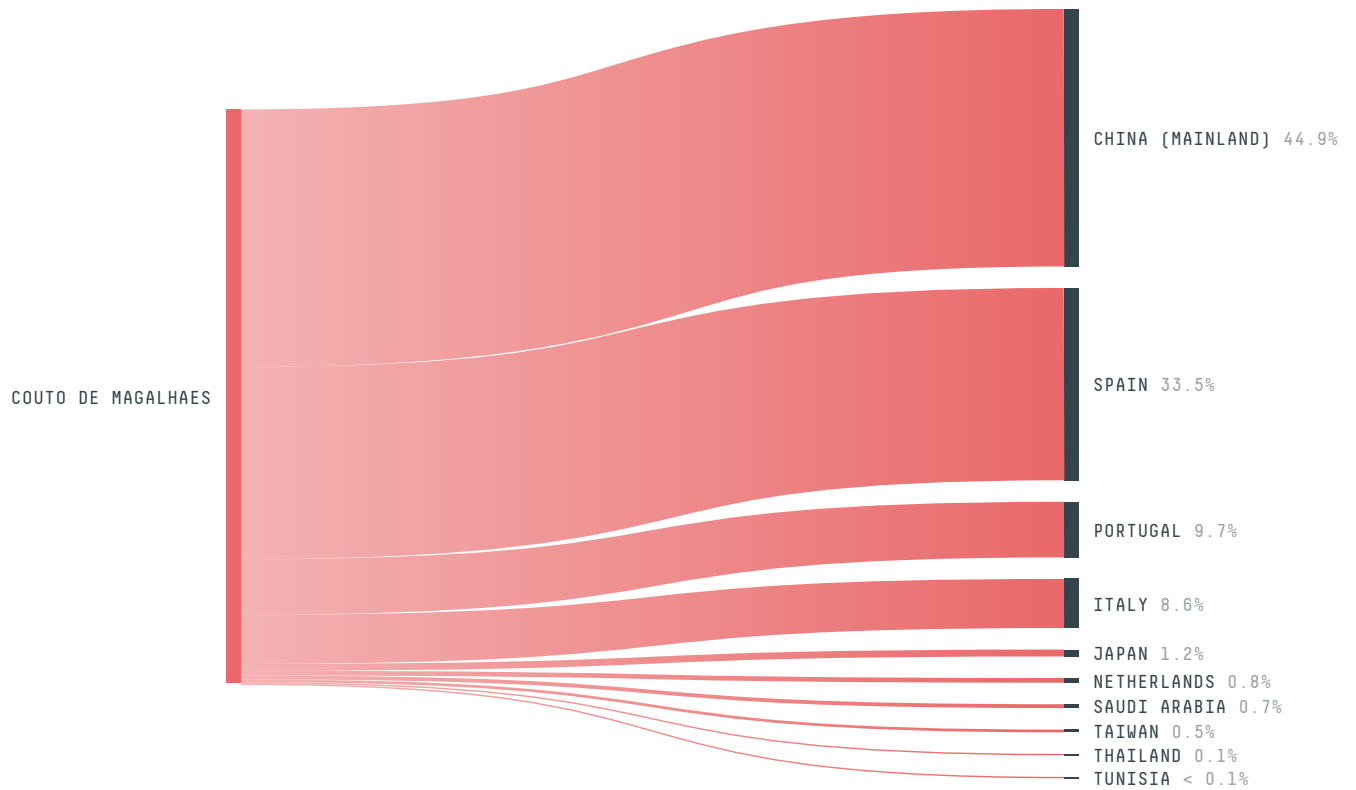

TOP IMPORTING COUNTRIES OF SOY FROM COUTO DE MAGALHAES IN 2017