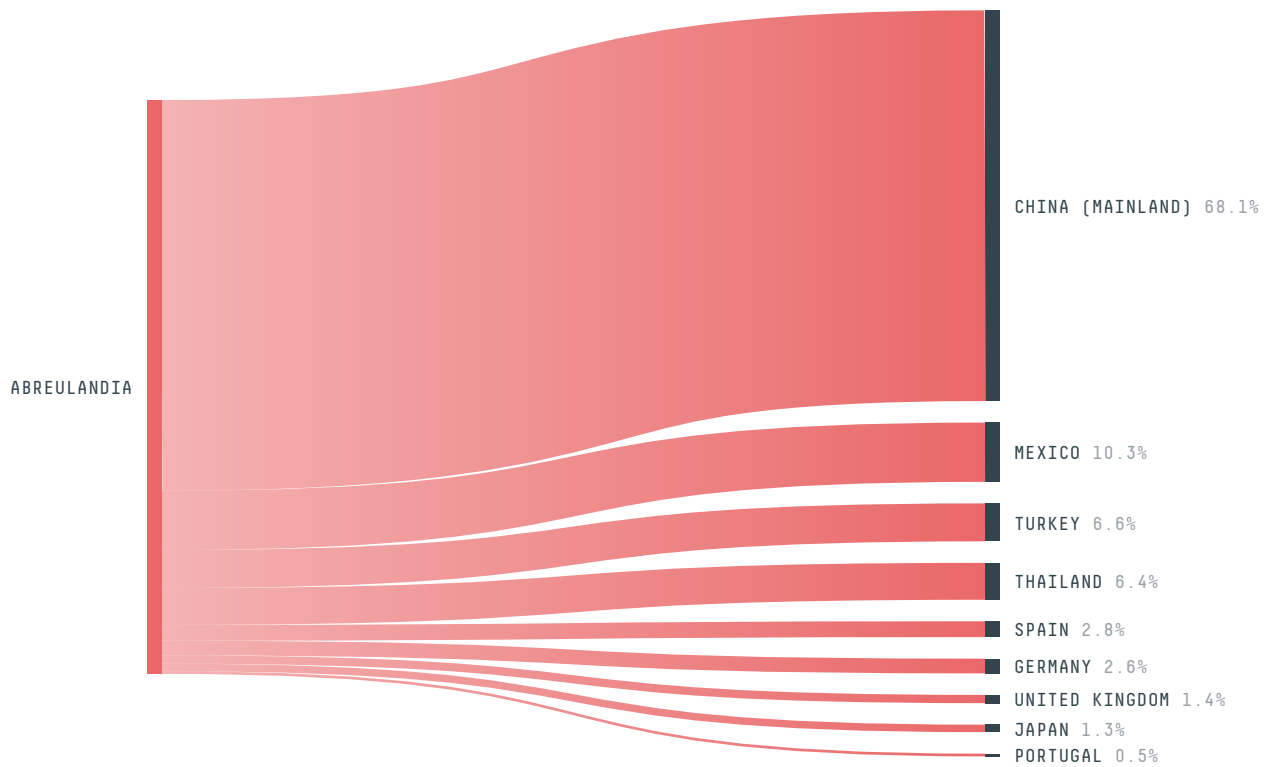

TOP IMPORTING COUNTRIES OF SOY FROM ABREULANDIA IN 2018