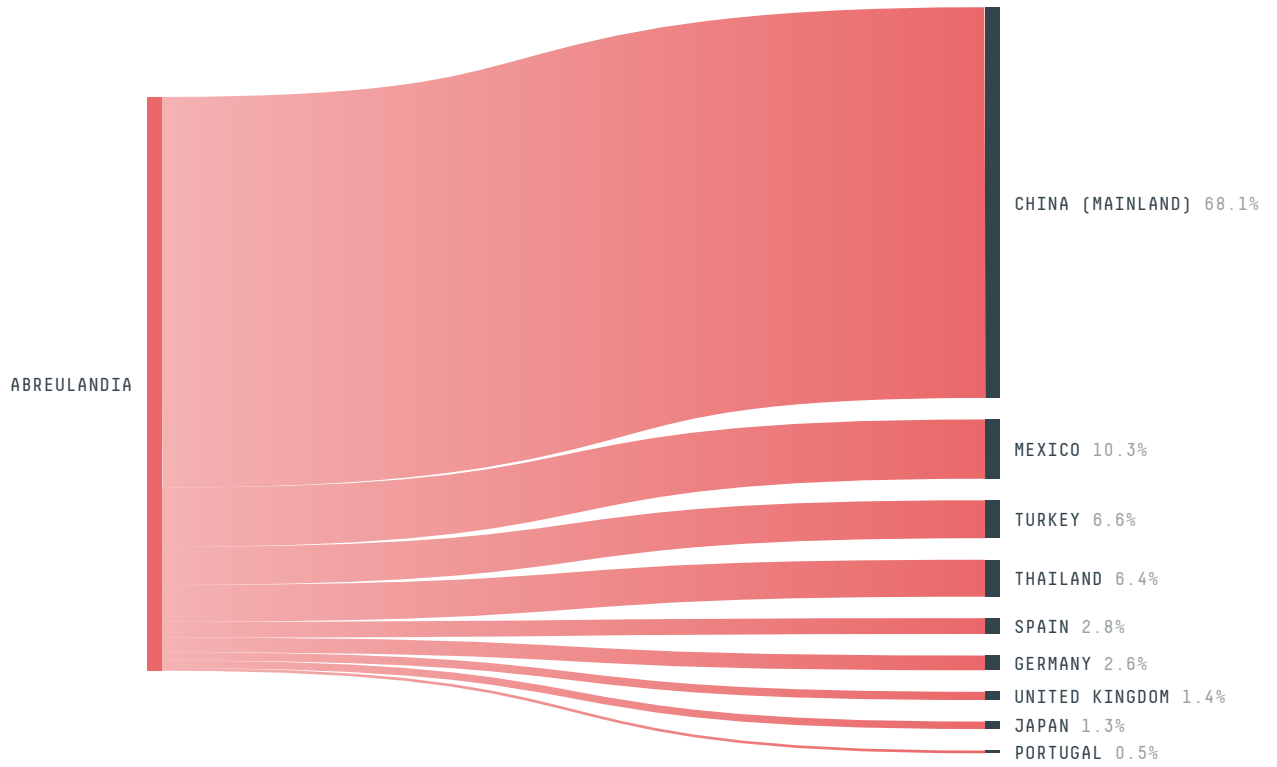

TOP TRADERS OF SOY IN ABREULANDIA IN 2018