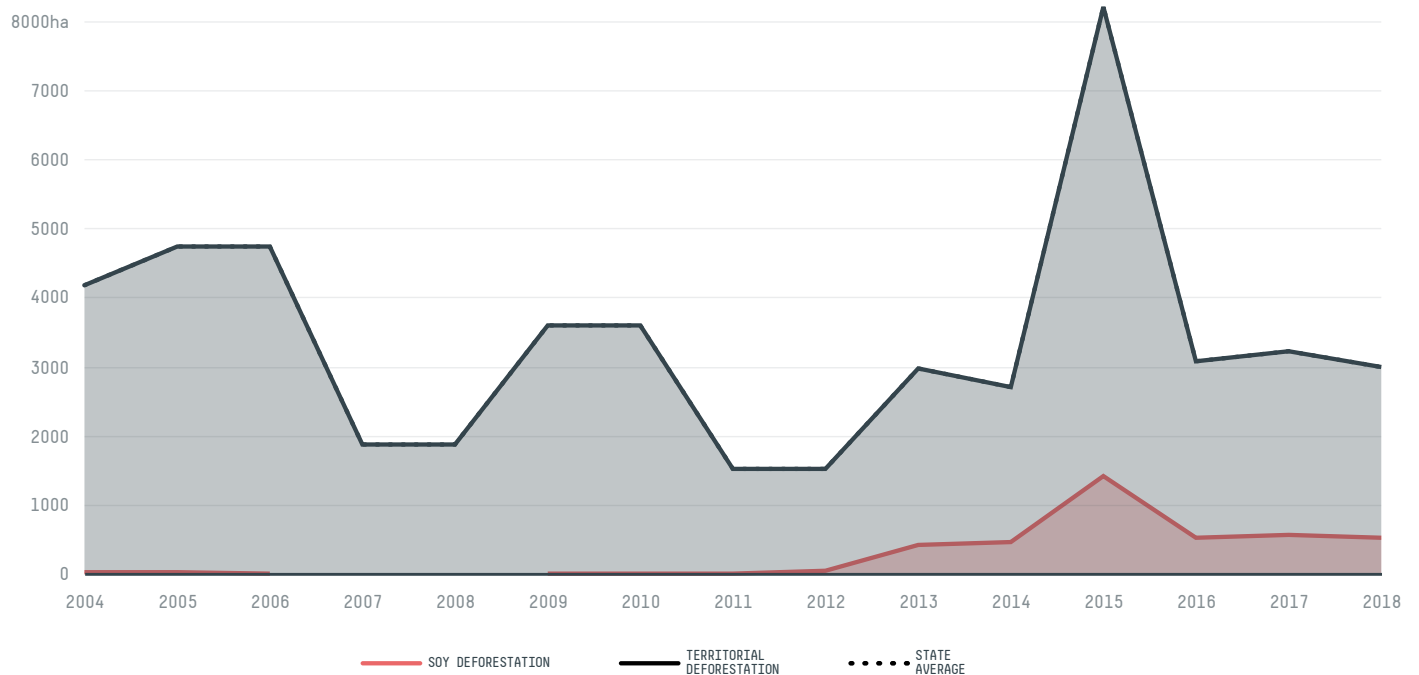

SOCIO-ECONOMIC INDICATORS	SCORE
Human Development Index	0.665 /1
GDP per capita	- USD/capita
GDP from agriculture	- %
Smallholder dominance	25 %
Reported cases of forced labour	0
Reported cases of land conflicts	-
Population	2,506
TERRITORIAL GOVERNANCE	SCORE
Legal Reserve deficit	1,329 ha
Legal Reserve deficit as a % of private land	0.9 %
Protected vegetation in private land	50,358.3 ha
Unprotected vegetation in private land	32,957.4 ha
ACTOR COMMITMENTS	SCORE
Round Table on Responsible Soy	- t

DEFORESTATION TRAJECTORY OF ABREULANDIA