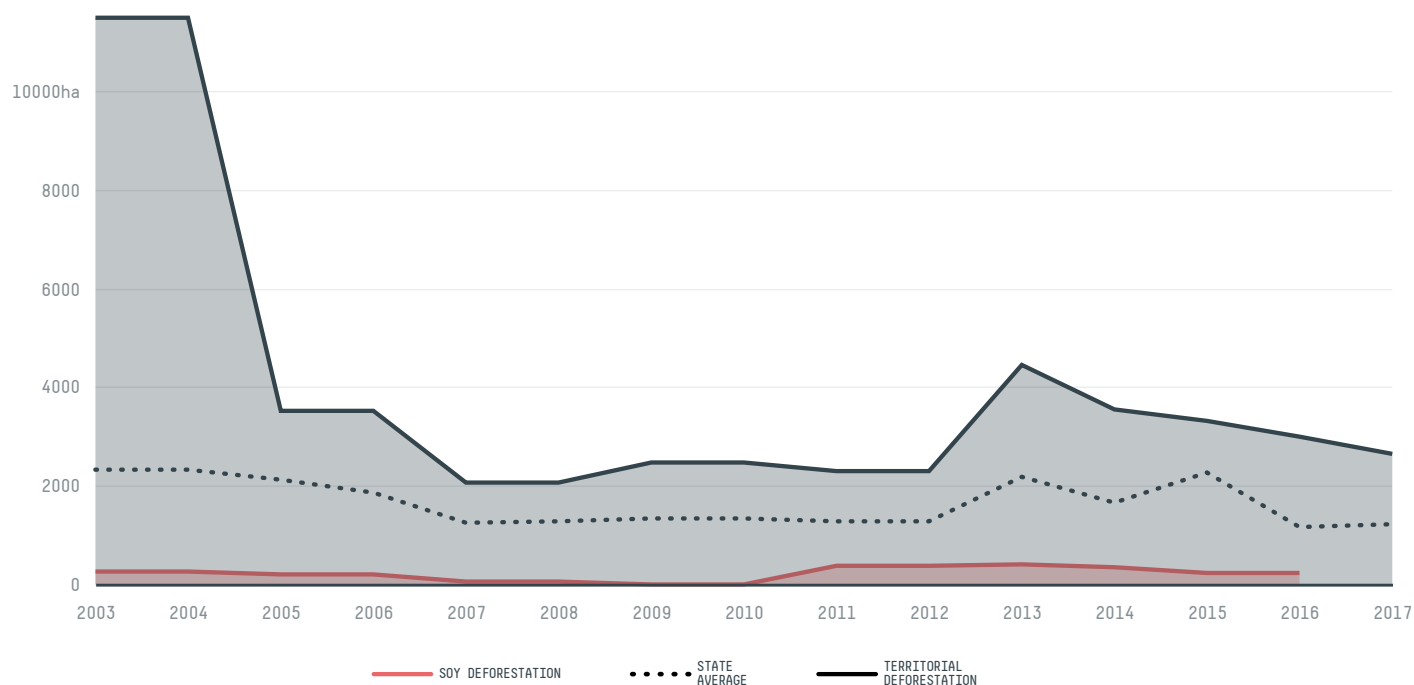

SOCIO-ECONOMIC INDICATORS	SCORE	STATE RANKING
Human Development Index	0.684 /1	14
GDP per capita	- USD/capita	-
GDP from agriculture	- %	-
Smallholder dominance	40 %	-
Reported cases of forced labour	-	-
Reported cases of land conflicts	-	-
Population	20,243	11
TERRITORIAL GOVERNANCE	SCORE	STATE RANKING
Legal Reserve deficit	2,980.7 ha	44
Legal Reserve deficit as a % of private land	1.6 %	-
Protected vegetation in private land	59,553.9 ha	-
Unprotected vegetation in private land	34,094.9 ha	38
ACTOR COMMITMENTS	SCORE	STATE RANKING
Soy traded under zero deforestation commitment	0 %	38
Round Table on Responsible Soy	0 t	3

DEFORESTATION TRAJECTORY OF MIRACEMA DO TOCANTINS