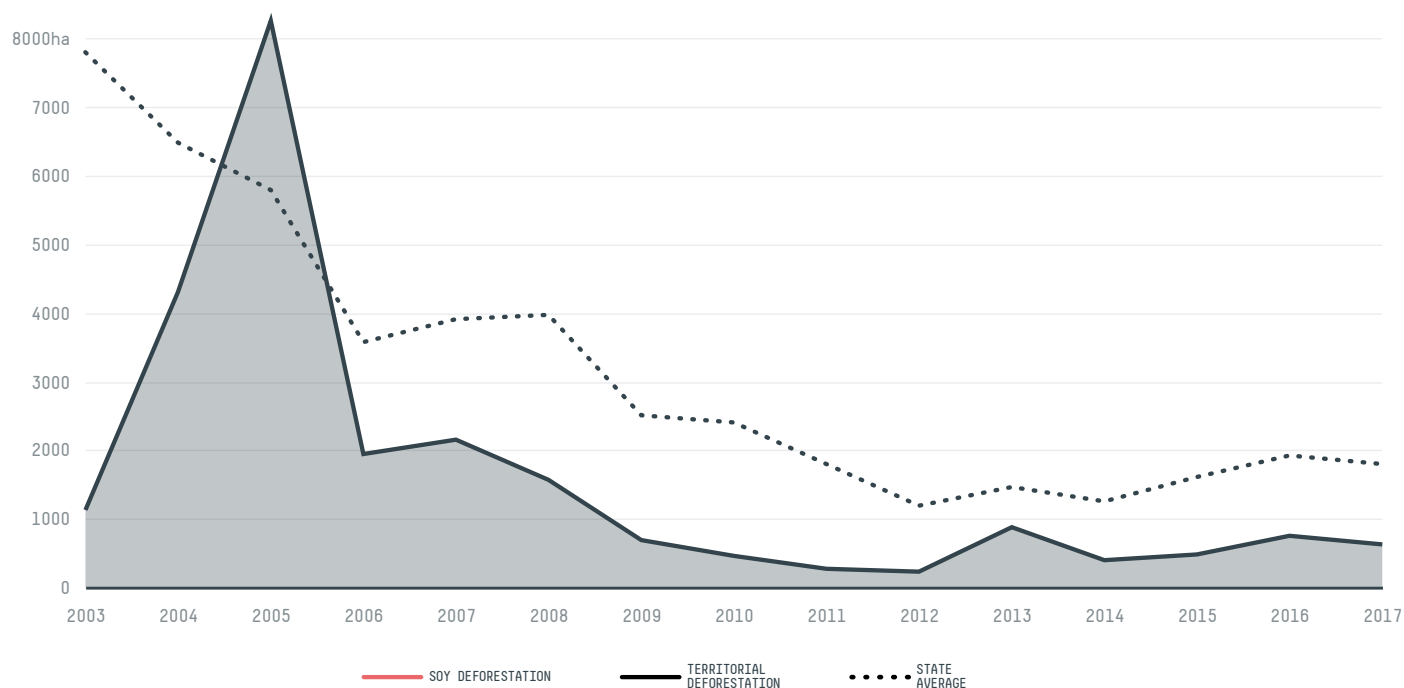

SOCIO-ECONOMIC INDICATORS	SCORE	STATE RANKING
Human Development Index	0.638 /1	19
GDP per capita	- USD/capita	-
GDP from agriculture	- %	-
Smallholder dominance	27 %	-
Reported cases of forced labour	-	-
Reported cases of land conflicts	-	-
Population	17,774	107

TERRITORIAL GOVERNANCE	SCORE	STATE RANKING
Legal Reserve deficit	44,922.5 ha	5
Legal Reserve deficit as a % of private land	13.5 %	-
Protected vegetation in private land	92,562.3 ha	-
Unprotected vegetation in private land	2,372.7 ha	78

ACTOR COMMITMENTS	SCORE	STATE RANKING
Soy traded under zero deforestation commitment	0 %	38
Round Table on Responsible Soy	0 t	1

DEFORESTATION TRAJECTORY OF RIO MARIA