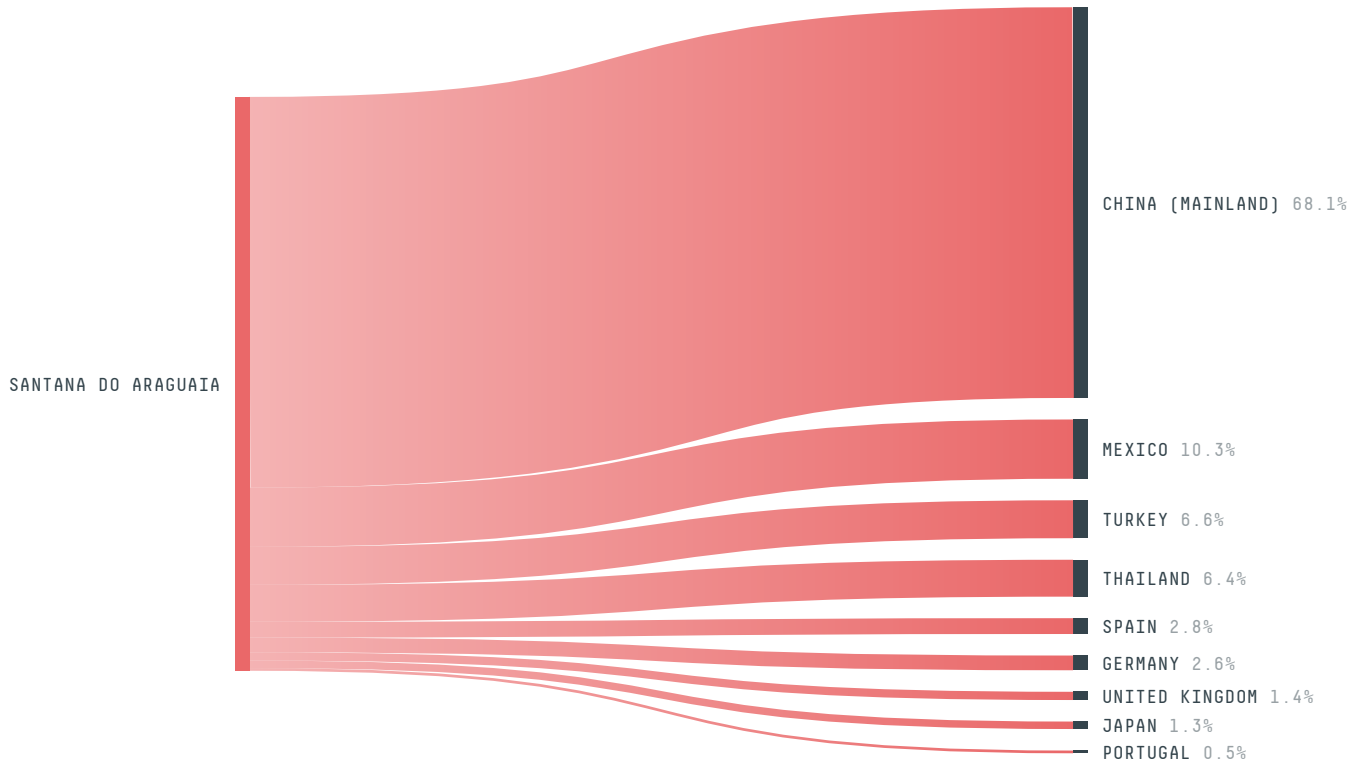

TOP TRADERS OF SOY IN SANTANA DO ARAGUAIA IN 2018