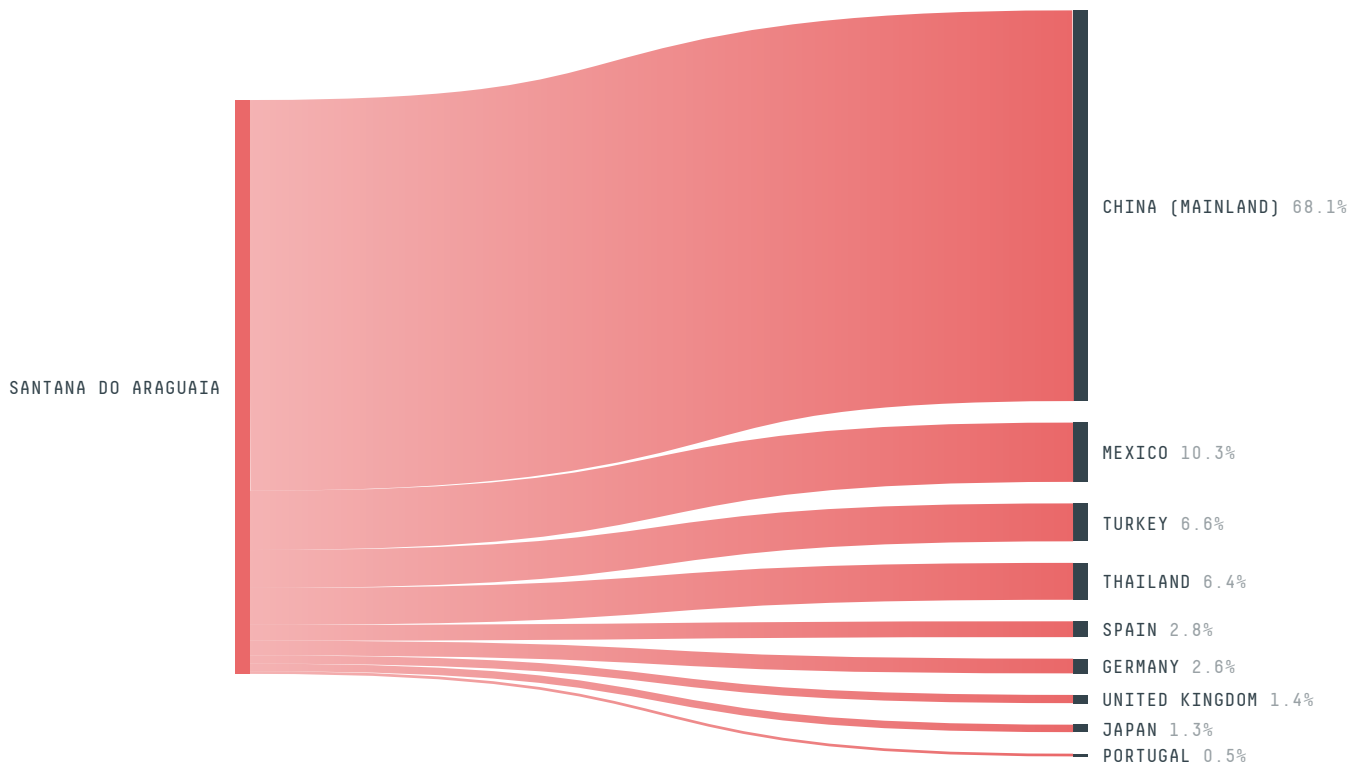

TOP IMPORTING COUNTRIES OF SOY FROM SANTANA DO ARAGUAIA IN 2018