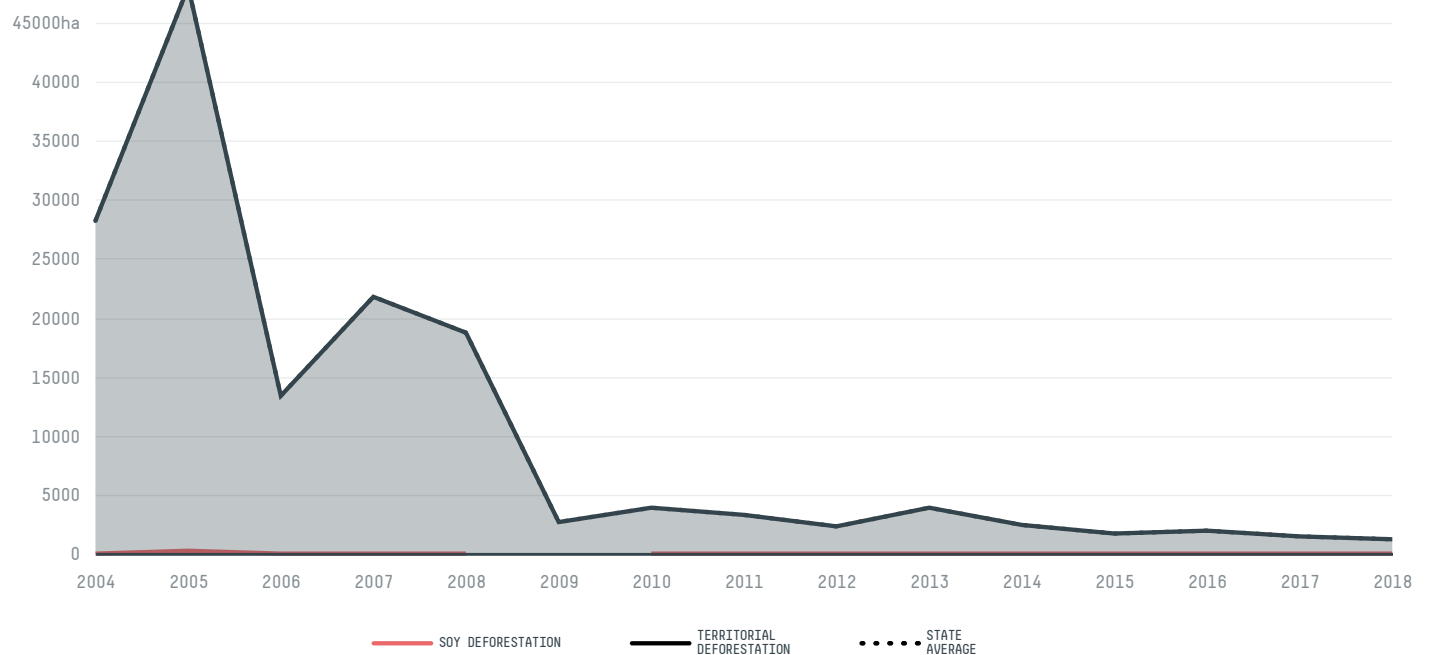

SOCIO-ECONOMIC INDICATORS	SCORE
Human Development Index	0.602 /1
GDP per capita	- USD/capita
GDP from agriculture	- %
Smallholder dominance	25 %
Reported cases of forced labour	3
Reported cases of land conflicts	-
Population	63,031
TERRITORIAL GOVERNANCE	SCORE
Legal Reserve deficit	49,773.5 ha
Legal Reserve deficit as a % of private land	4.2 %
Protected vegetation in private land	574,659.4 ha
Unprotected vegetation in private land	44,269.1 ha
ACTOR COMMITMENTS	SCORE
Round Table on Responsible Soy	- t

DEFORESTATION TRAJECTORY OF SANTANA DO ARAGUAIA