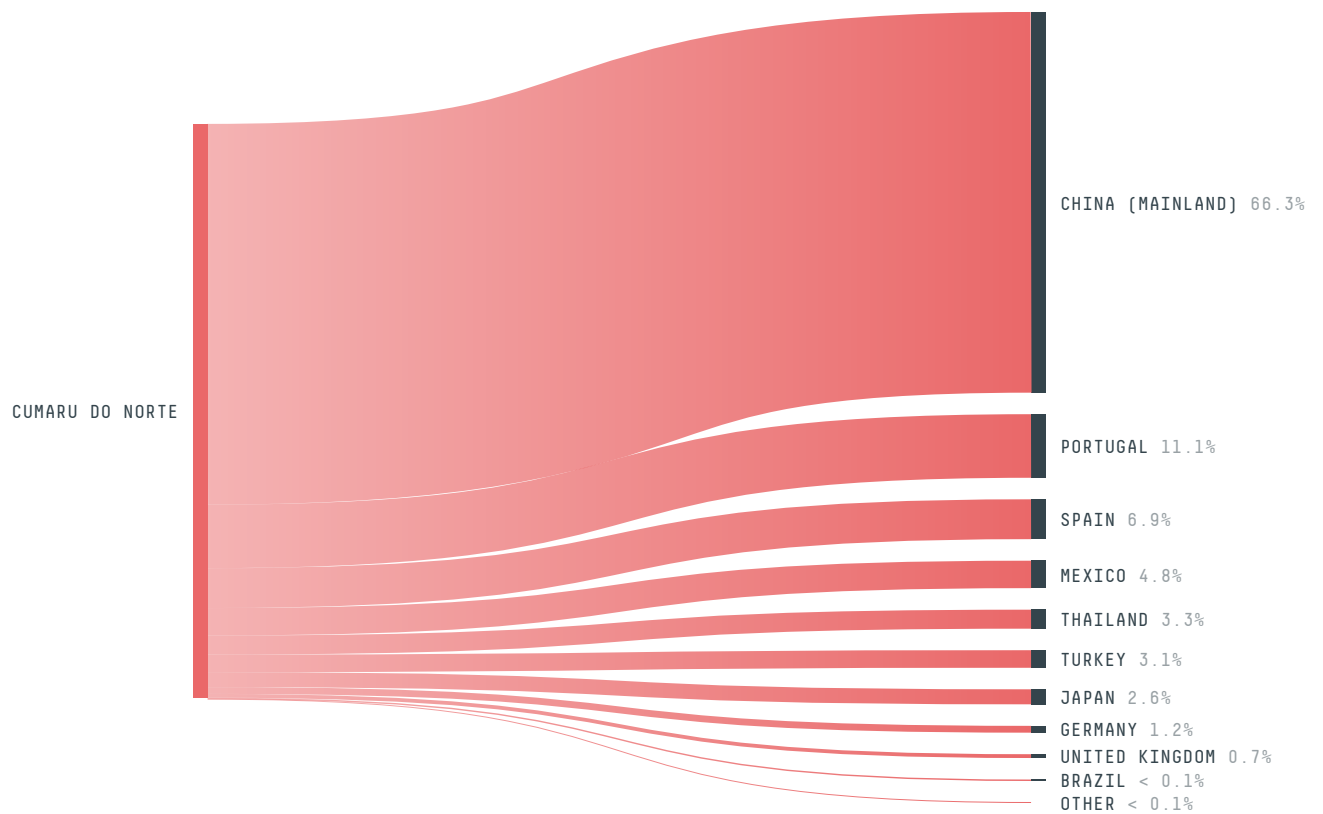

trase

Cumaru do norte

COMMODITY YEAR COUNTRY BIOME
Soy 2018 Brazil Amazonia

AREA PRODUCTION OF SOY SOY LAND
17,085 km² 20,504 t 10,252 ha

In 2018, Cumaru Do Norte produced 20,504 t of soy occupying a total of 10,252 ha of land. With 0.01% of the total production, it ranks 804th in Brazil in soy production. The largest exporter of soy in Cumaru Do Norte was Mitsubishi Corporation Do Brasil, which accounted for 47.2% of the total exports, and the main destination was China (Mainland).

SOCIO-ECONOMIC INDICATORS	SCORE
Human Development Index	0.55 /1
GDP per capita	- USD/capita
GDP from agriculture	- %
Smallholder dominance	6 %
Reported cases of forced labour	1
Reported cases of land conflicts	-
Population	11,704
TERRITORIAL GOVERNANCE	SCORE
Legal Reserve deficit	31,032 ha
Legal Reserve deficit as a % of private land	2.5 %
Protected vegetation in private land	662,126.8 ha
Unprotected vegetation in private land	51,014.9 ha
ACTOR COMMITMENTS	SCORE
Round Table on Responsible Soy	- t

DEFORESTATION TRAJECTORY OF CUMARU DO NORTE

TOP TRADERS OF SOY IN CUMARU DO NORTE IN 2018

TOP IMPORTING COUNTRIES OF SOY FROM CUMARU DO NORTE IN 2018

Trase is a partnership between

 Stockholm Environment Institute