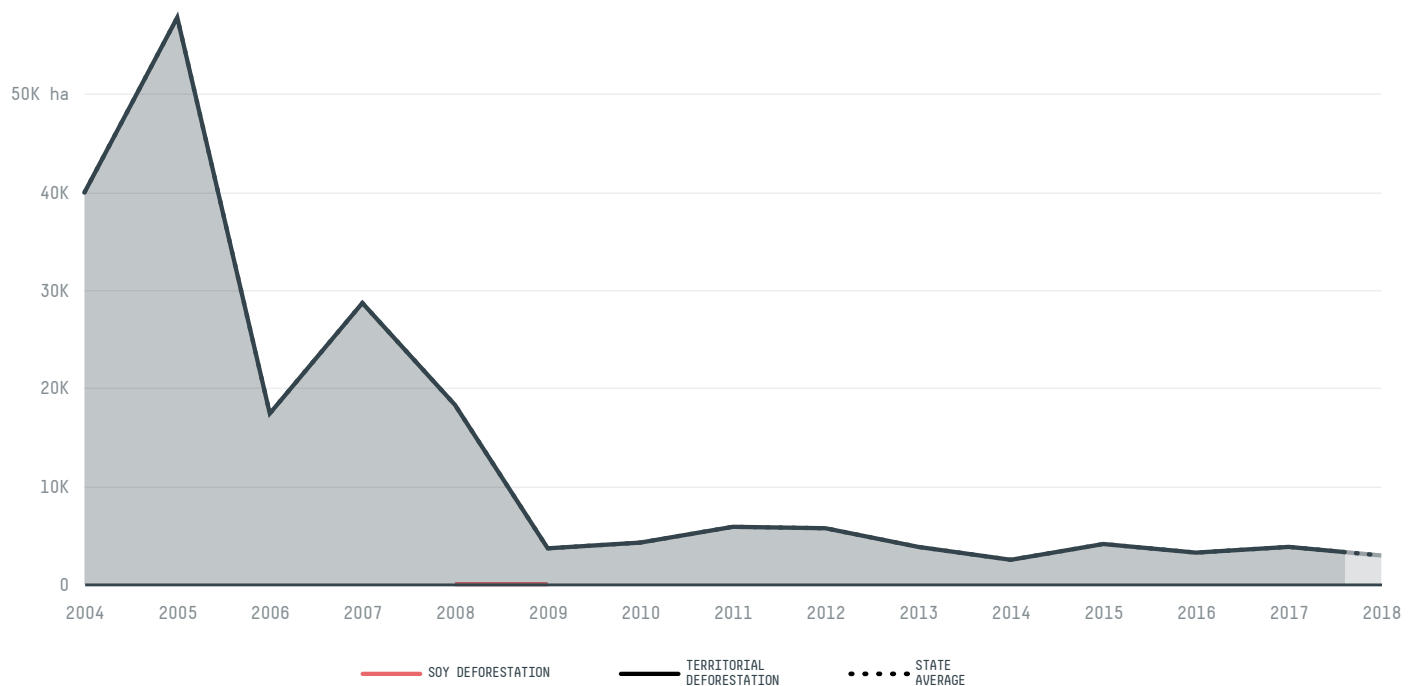

SOCIO-ECONOMIC INDICATORS	SCORE
Human Development Index	0.55 /1
GDP per capita	- USD/capita
GDP from agriculture	- %
Smallholder dominance	6 %
Reported cases of forced labour	1
Reported cases of land conflicts	-
Population	11,704
TERRITORIAL GOVERNANCE	SCORE
Legal Reserve deficit	31,032 ha
Legal Reserve deficit as a % of private land	2.5 %
Protected vegetation in private land	662,126.8 ha
Unprotected vegetation in private land	51,014.9 ha
ACTOR COMMITMENTS	SCORE
Round Table on Responsible Soy	- t

DEFORESTATION TRAJECTORY OF CUMARU DO NORTE