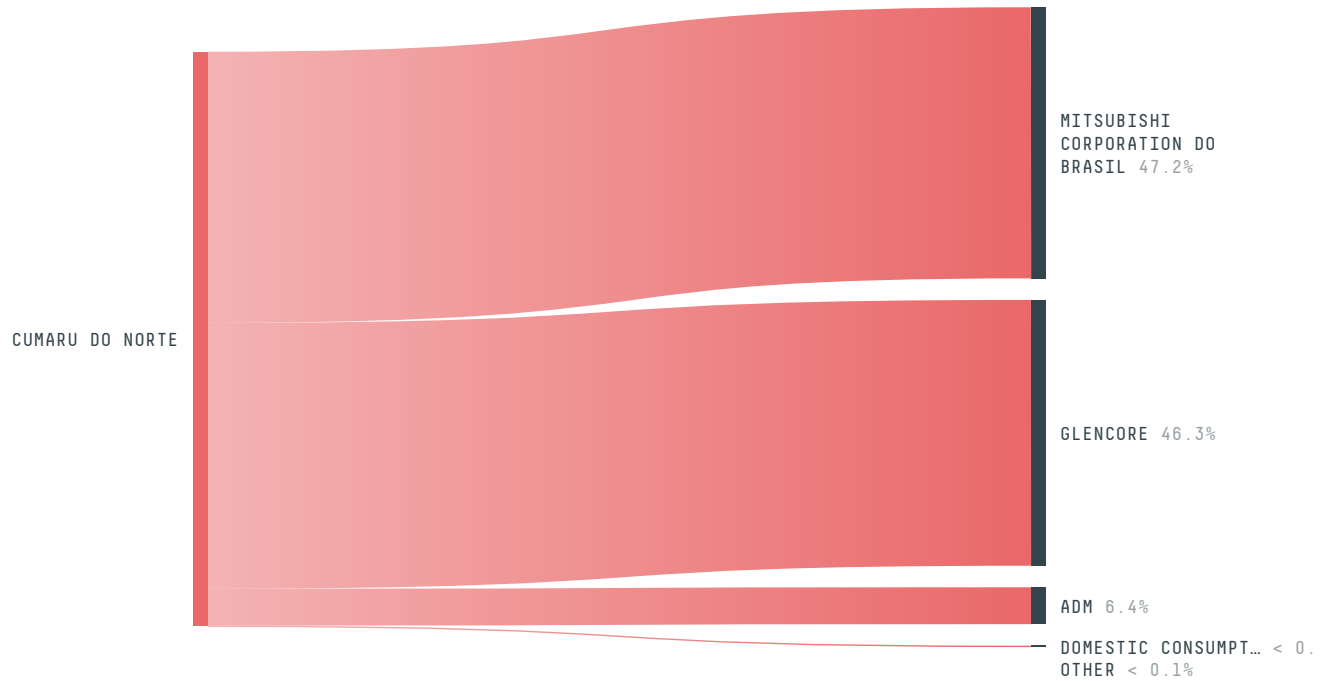

TOP TRADERS OF SOY IN CUMARU DO NORTE IN 2018