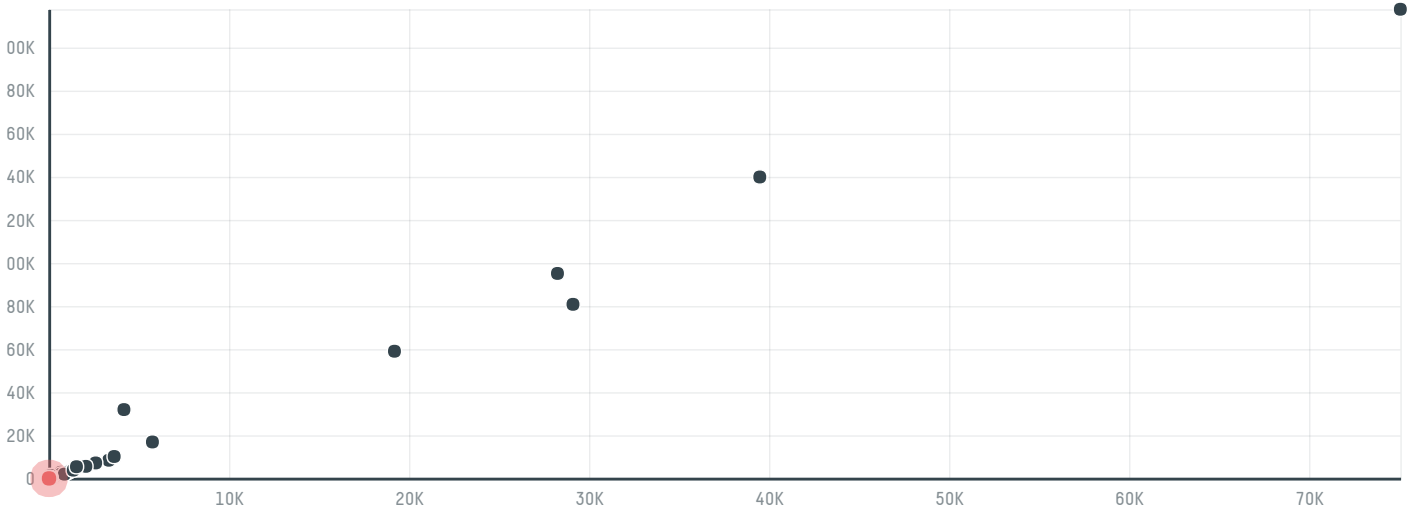

trase

Shopbras comercio e distribuicao epp

ACTIVITY COMMODITY COUNTRY YEAR
Exporter group **Pork** **Brazil** **2016**

Shopbras comercio e distribuicao epp was the 67th largest exporter of pork from BRAZIL in 2016, accounting for 0 tons. As an exporter, Shopbras comercio e distribuicao epp sources from 1 municipalities, or 0% of the pork production municipalities. The main destination of the pork exported by Shopbras comercio e distribuicao epp is United states, accounting for 100% of the total.

TOP DESTINATION COUNTRIES OF PORK EXPORTED BY SHOPBRAS COMERCIO E DISTRIBUICAO EPP:

□ N/A <5K >5K >100K >300K >1M

COMPARING COMPANIES EXPORTING PORK FROM BRAZIL IN 2016

Trase is a partnership between

In collaboration with