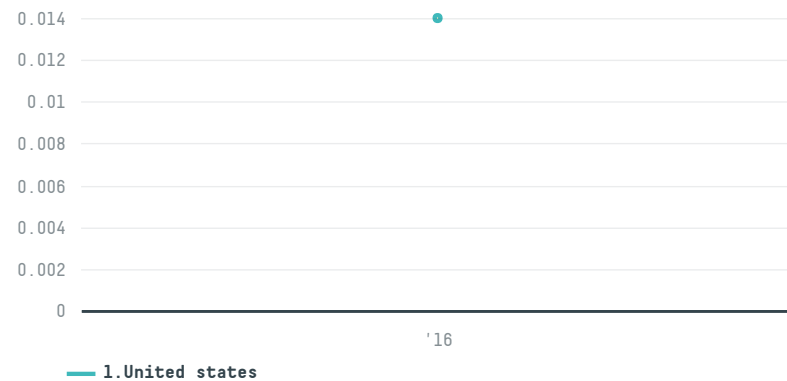

TOP DESTINATION COUNTRIES OF PORK EXPORTED BY SHOPBRAS COMERCIO E DISTRIBUICAO EPP:

□ N/A   <5K   >5K   >100K   >300K   >1M