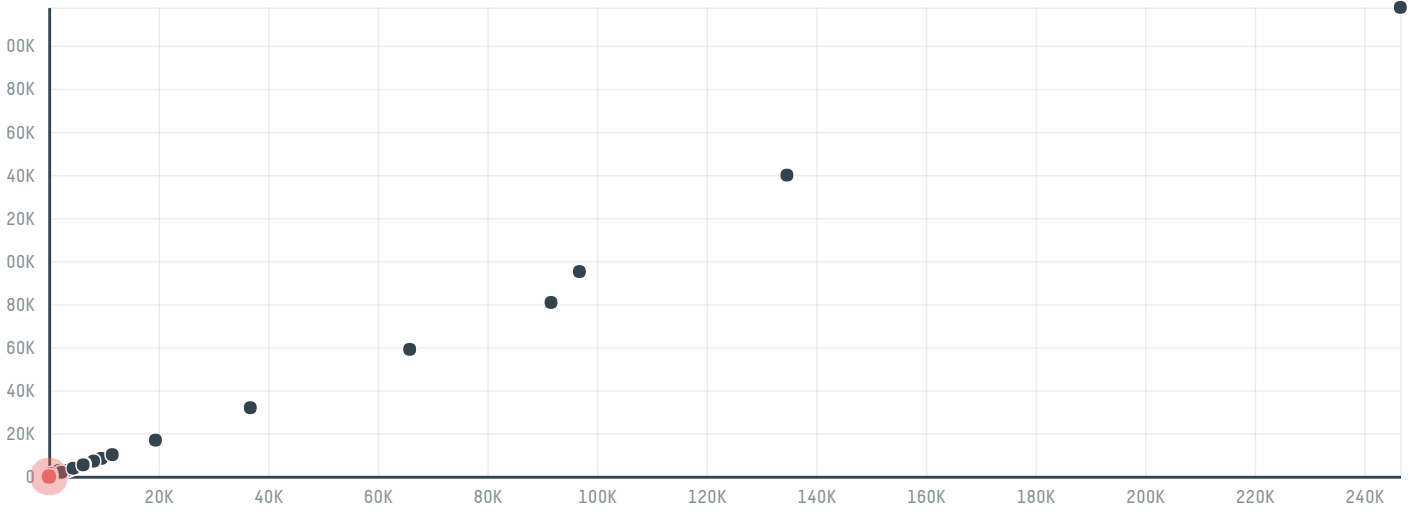

trase

Shopbras comercio e distribuicao epp

ACTIVITY COMMODITY COUNTRY YEAR
Exporter group **Pork** **Brazil** **2016**

Shopbras comercio e distribuicao epp was the 67th largest exporter of pork from BRAZIL in 2016, accounting for 0 tons. As an exporter, Shopbras comercio e distribuicao epp sources from 1 municipalities, or 0% of the pork production municipalities. The main destination of the pork exported by Shopbras comercio e distribuicao epp is United states, accounting for 100% of the total.

TOP DESTINATION COUNTRIES OF PORK EXPORTED BY SHOPBRAS COMERCIO E DISTRIBUICAO EPP:

□ N/A <5K >5K >100K >300K >1M

COMPARING COMPANIES EXPORTING PORK FROM BRAZIL IN 2016

Trase is a partnership between

In collaboration with