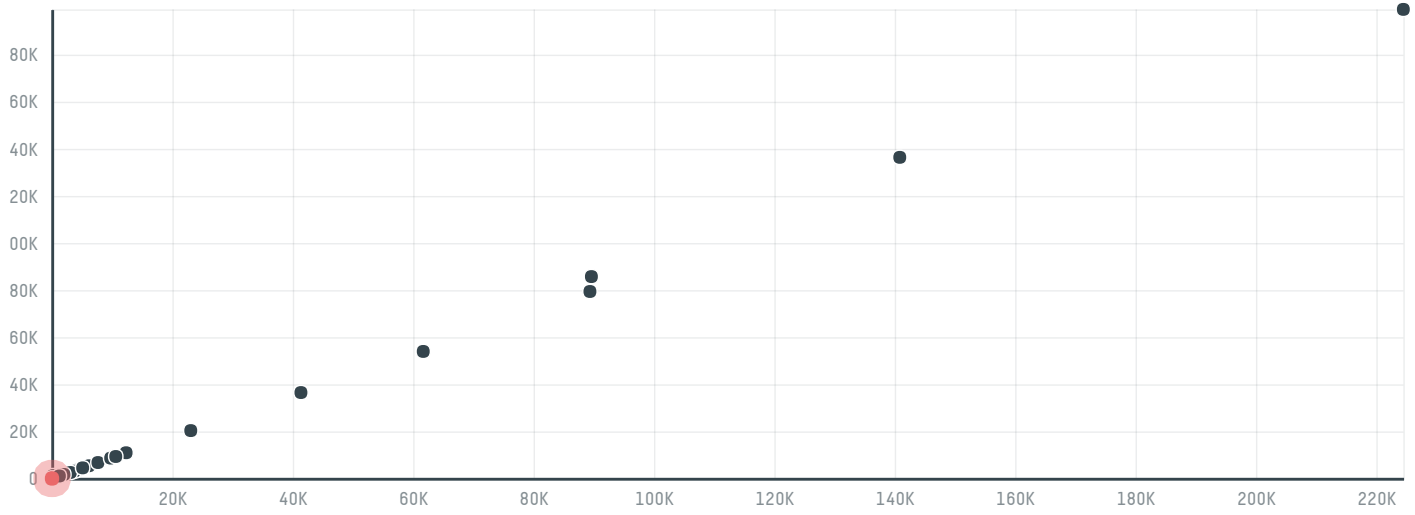

Trase is a partnership between

In collaboration with

and many other organizations and individuals.

Donors

[Terms of Use](#) · [Privacy policy](#) · [Cookie policy](#) · [Contact us](#)

This website uses cookies to provide you with an improved user experience. By continuing to browse this site, you consent to the use of cookies and similar technologies. Please visit our [privacy policy](#) for further details.

I AGREE