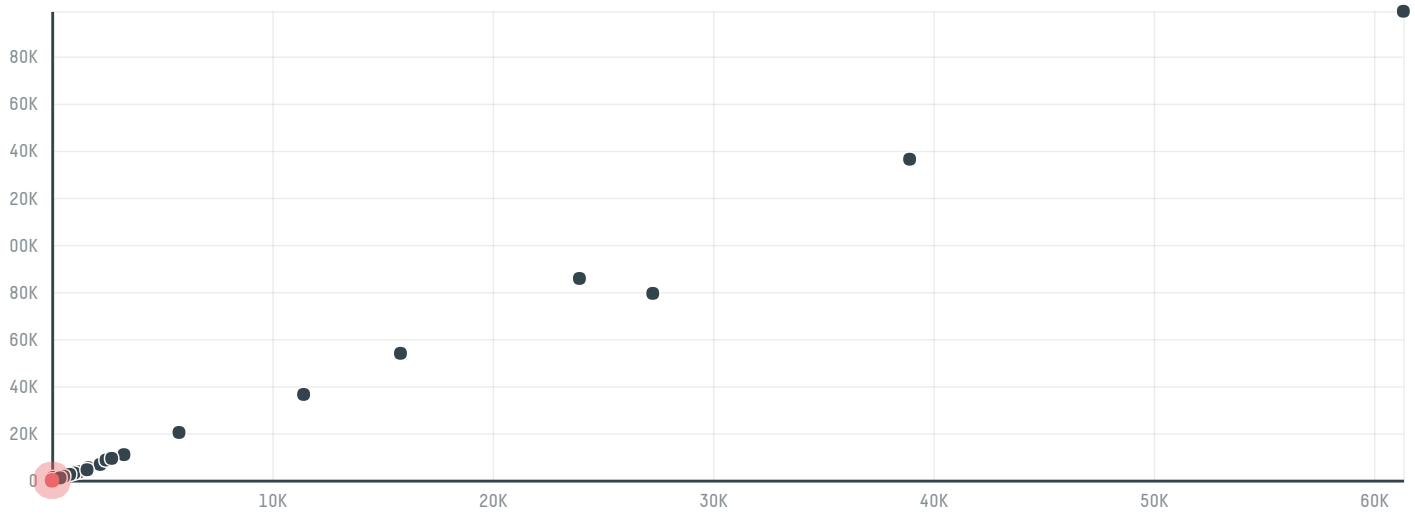

Trase is a partnership between

In collaboration with

and many other organizations and individuals.

Donors

[Terms of Use](#) · [Privacy policy](#) · [Cookie policy](#) · [Contact us](#)

This website uses cookies to provide you with an improved user experience. By continuing to browse this site, you consent to the use of cookies and similar technologies. Please visit our [privacy policy](#) for further details.

I AGREE