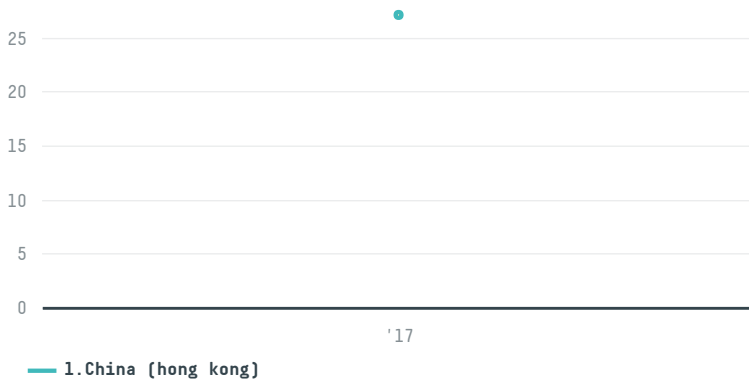

TOP DESTINATION COUNTRIES OF PORK EXPORTED BY CANTU COMERCIO DE PNEUMATICOS:

COMPARING COMPANIES EXPORTING PORK FROM BRAZIL IN 2017