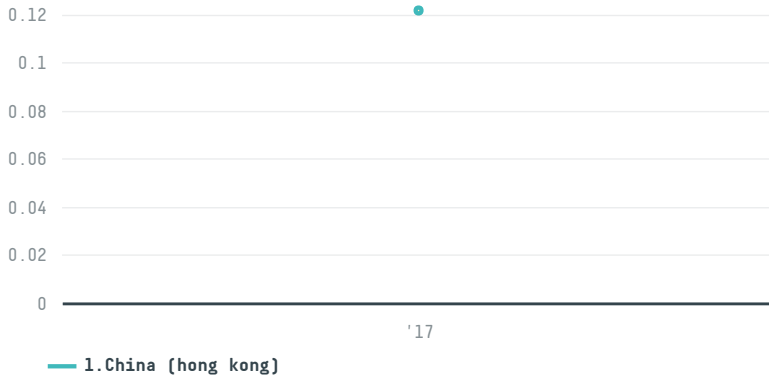

TOP DESTINATION COUNTRIES OF PORK EXPORTED BY EXPORSELL COMERCIAL EXPORTADORA E IMPORTADORA LTDA EPP:

COMPARING COMPANIES EXPORTING PORK FROM BRAZIL IN 2017