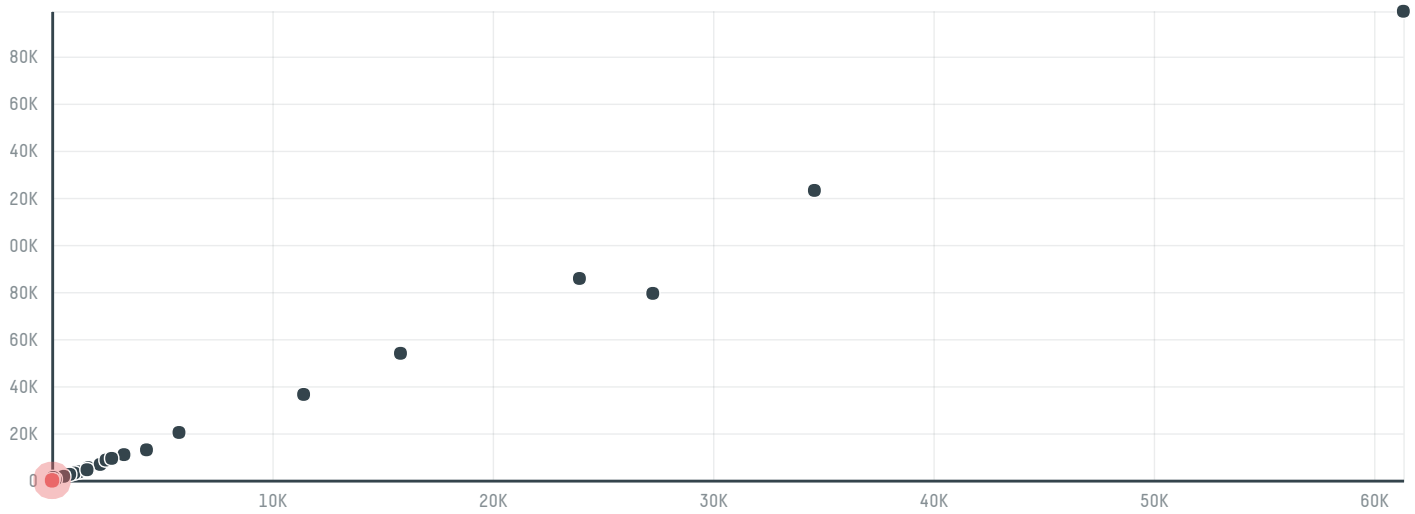

Trase is a partnership between

In collaboration with

and many other organizations and individuals.

Donors

[Terms of Use](#) · [Privacy policy](#) · [Cookie policy](#) · [Contact us](#)

This website uses cookies to provide you with an improved user experience. By continuing to browse this site, you consent to the use of cookies and similar technologies. Please visit our [privacy policy](#) for further details.

I AGREE