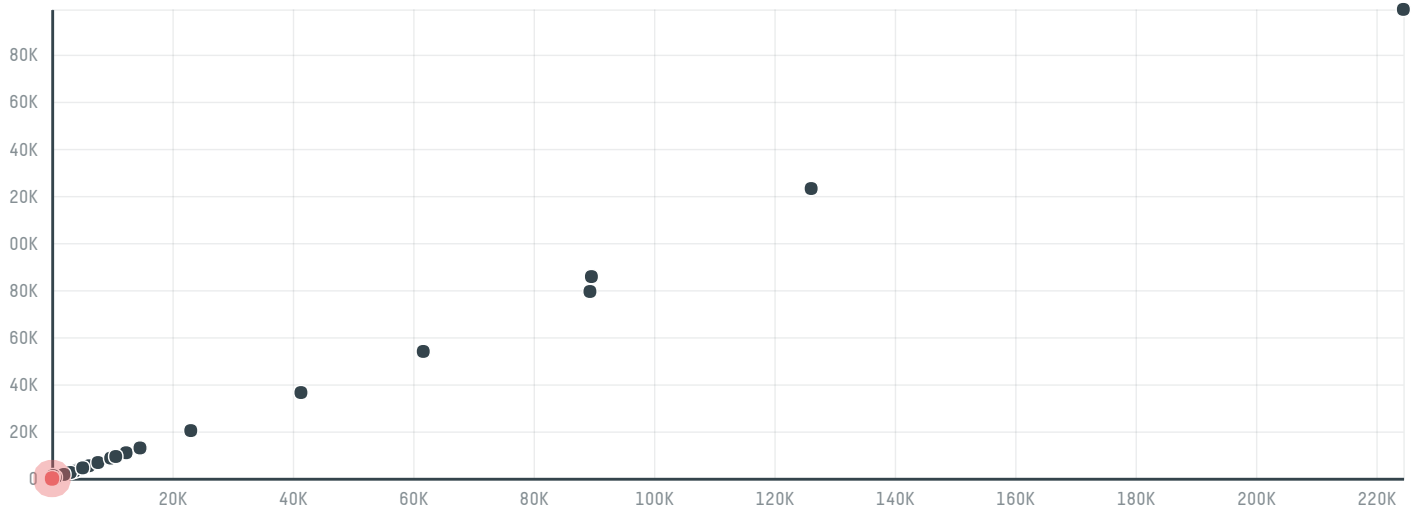

Trase is a partnership between

In collaboration with

and many other organizations and individuals.

Donors

[Terms of Use](#) · [Privacy policy](#) · [Cookie policy](#) · [Contact us](#)

This website uses cookies to provide you with an improved user experience. By continuing to browse this site, you consent to the use of cookies and similar technologies. Please visit our [privacy policy](#) for further details.

I AGREE