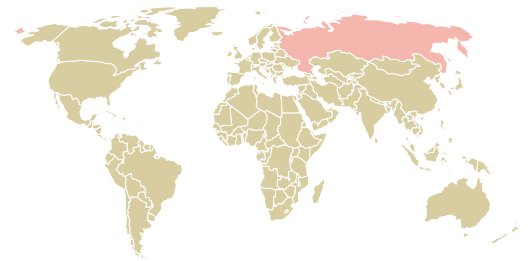

## Vekbalt

ACTIVITY      COMMODITY      COUNTRY      YEAR  
**Importer**      **Pork**      **Brazil**      **2016**

Vekbalt was the 623rd largest importer of pork from BRAZIL in 2016, accounting for 25 tons. This is a 92% decrease vs the previous year. As an importer, Vekbalt sources from 7 municipalities, or 2% of the pork production municipalities. The main destination of the pork imported by Vekbalt is Russian federation, accounting for 100% of the total.

### TOP DESTINATION COUNTRIES OF PORK IMPORTED BY VEKBALT:

| MUNICIPALITY     | SOY DEFORESTATION RISK FOR FEED | CO2 EMISSIONS RISK FROM SOY DEFORESTATION FOR FEED |
|------------------|---------------------------------|--|
| RIO DO OESTE     | 0ha                             | 0t CO2   |
| TROMBUDO CENTRAL | 0ha                             | 0t CO2   |
| AGROLANDIA       | 0ha                             | 0t CO2   |
| ITUPORANGA       | 0ha                             | 0.2t CO2   |
| ATALANTA         | 0ha                             | 0.1t CO2   |
| AGRONOMICA       | 0ha                             | 0.1t CO2   |
| AURORA           | 0ha                             | 0.1t CO2   |