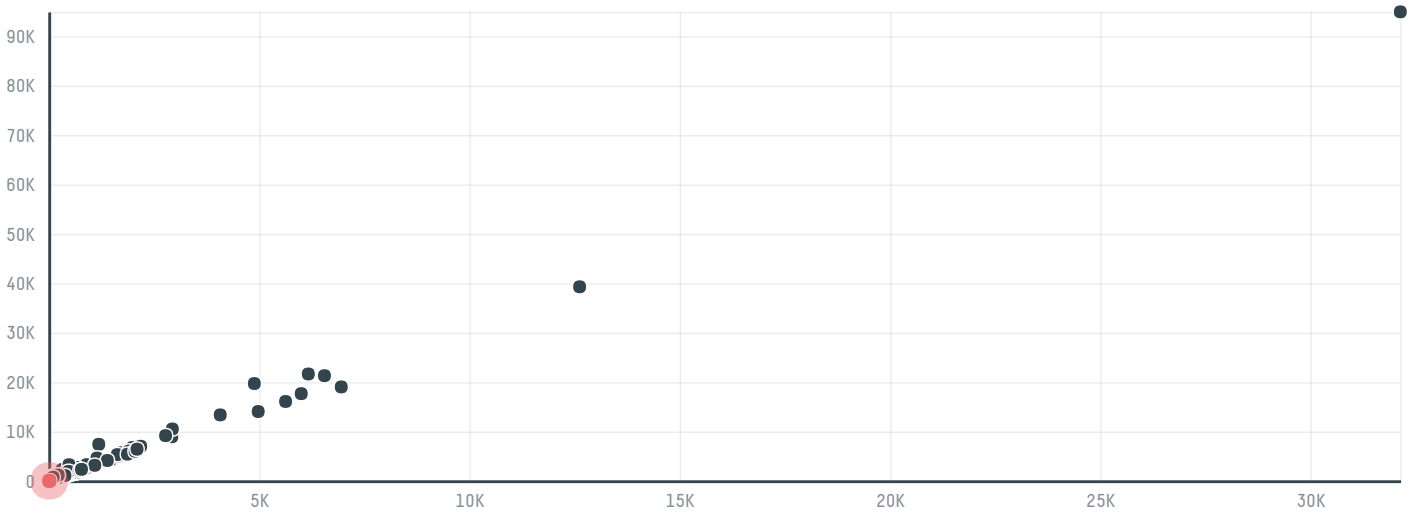

MUNICIPALITY	SOY DEFORESTATION RISK FOR FEED	CO2 EMISSIONS RISK FROM SOY DEFORESTATION FOR FEED
RIO DO OESTE	0ha	0t CO2
TROMBUDO CENTRAL	0ha	0t CO2
AGROLANDIA	0ha	0t CO2
ITUPORANGA	0ha	0.2t CO2
ATALANTA	0ha	0.1t CO2
AGRONOMICA	0ha	0.1t CO2
AURORA	0ha	0.1t CO2

BIOME	SOY DEFORESTATION RISK FOR FEED	CO2 EMISSIONS RISK FROM SOY DEFORESTATION FOR FEED
MATA ATLANTICA	0ha	0.5t CO2

COMPARING COMPANIES IMPORTING PORK FROM BRAZIL IN 2016