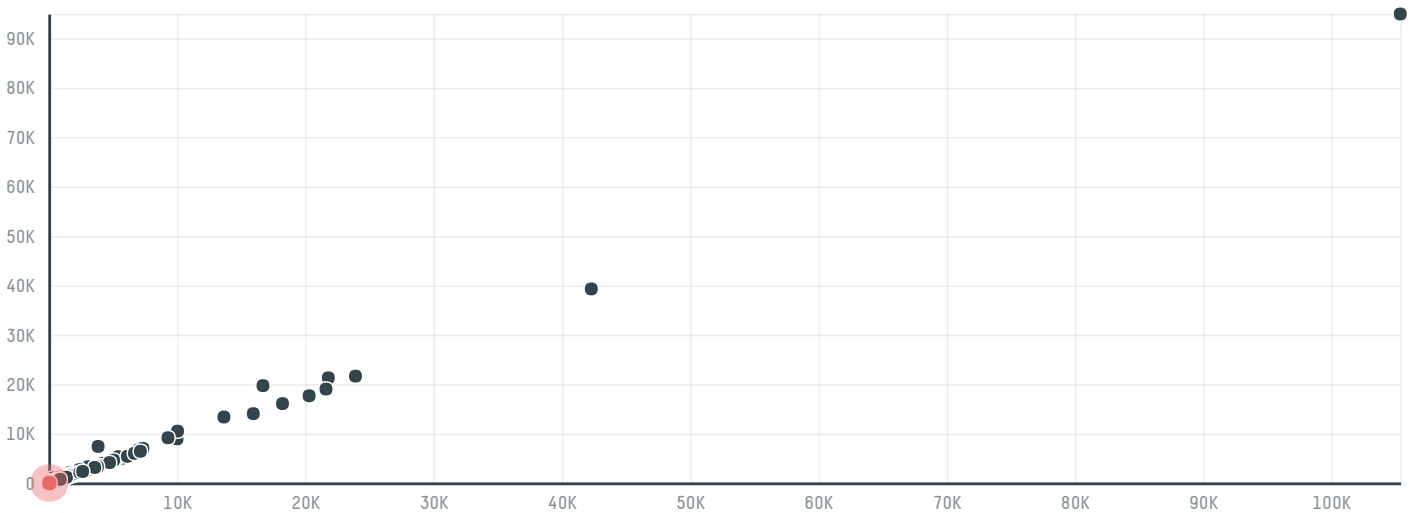

MUNICIPALITY	SOY DEFORESTATION RISK FOR FEED	CO2 EMISSIONS RISK FROM SOY DEFORESTATION FOR FEED
RIO DO OESTE	0ha	0t CO2
TROMBUDO CENTRAL	0ha	0t CO2
AGROLANDIA	0ha	0t CO2
ITUPORANGA	0ha	0.2t CO2
ATALANTA	0ha	0.1t CO2
AGRONOMICA	0ha	0.1t CO2
AURORA	0ha	0.1t CO2

BIOME	SOY DEFORESTATION RISK FOR FEED	CO2 EMISSIONS RISK FROM SOY DEFORESTATION FOR FEED
MATA ATLANTICA	0ha	0.5t CO2

COMPARING COMPANIES IMPORTING PORK FROM BRAZIL IN 2016