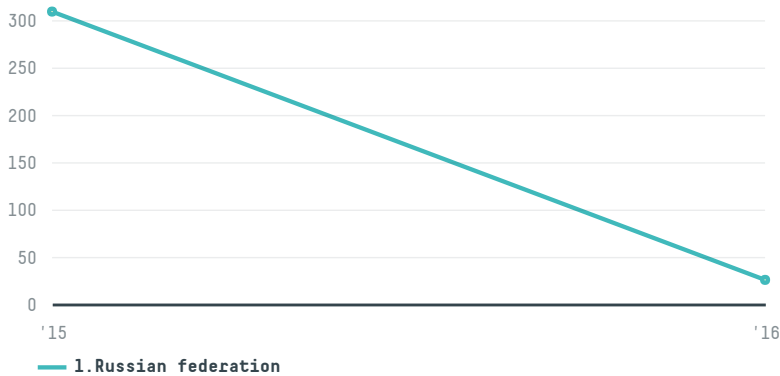

TOP DESTINATION COUNTRIES OF PORK IMPORTED BY VEKBALT: