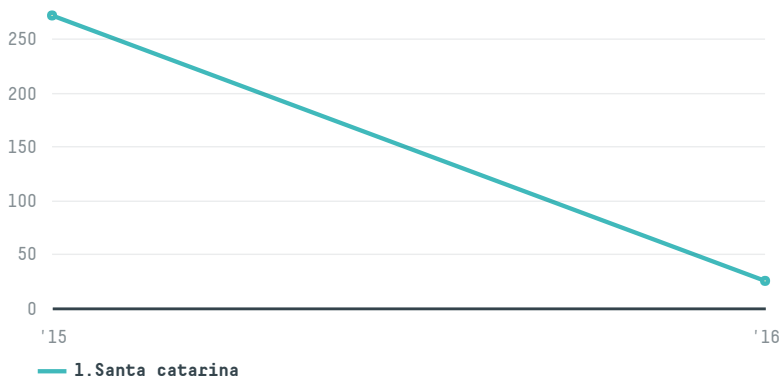

TOP DESTINATION COUNTRIES OF PORK IMPORTED BY VEKBALT: