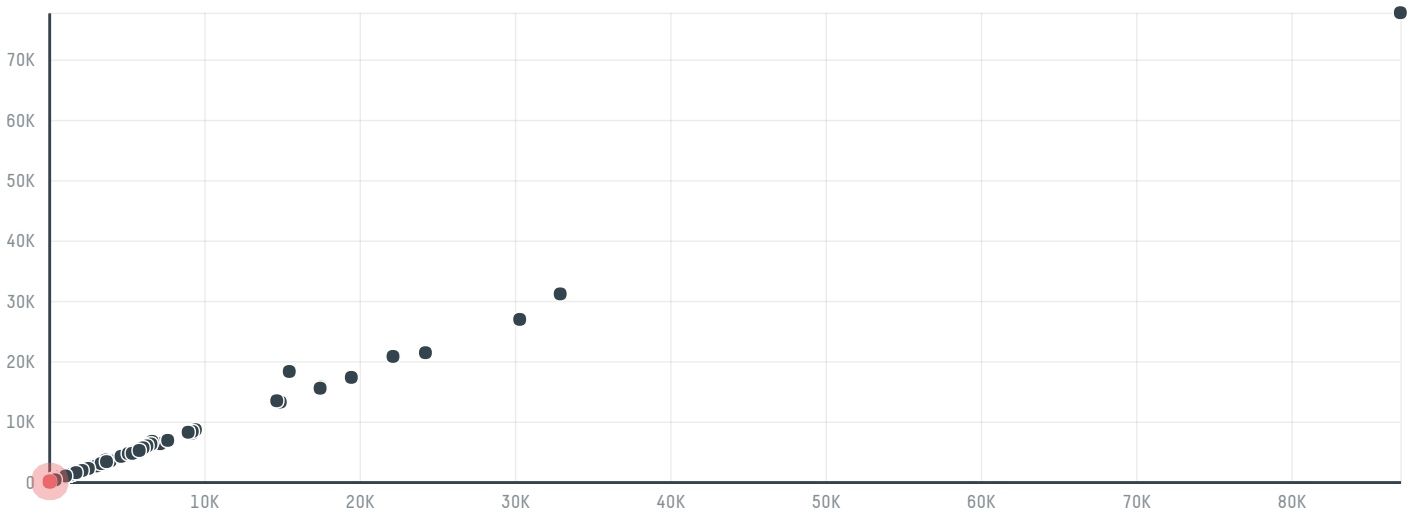

MUNICIPALITY	SOY DEFORESTATION RISK FOR FEED	CO2 EMISSIONS RISK FROM SOY DEFORESTATION FOR FEED
TAQUARUCU DO SUL	0ha	0t CO2
FREDERICO WESTPHALEN	0ha	0t CO2
SEBERI	0ha	0t CO2

BIOME	SOY DEFORESTATION RISK FOR FEED	CO2 EMISSIONS RISK FROM SOY DEFORESTATION FOR FEED
MATA ATLANTICA	0ha	0t CO2

COMPARING COMPANIES IMPORTING PORK FROM BRAZIL IN 2017

Trase is a partnership between

In collaboration with

Donors

This website uses cookies to provide you with an improved user experience. By continuing to browse this site, you consent to the use of cookies and similar technologies. Please visit our [privacy policy](#) for further details.

I AGREE