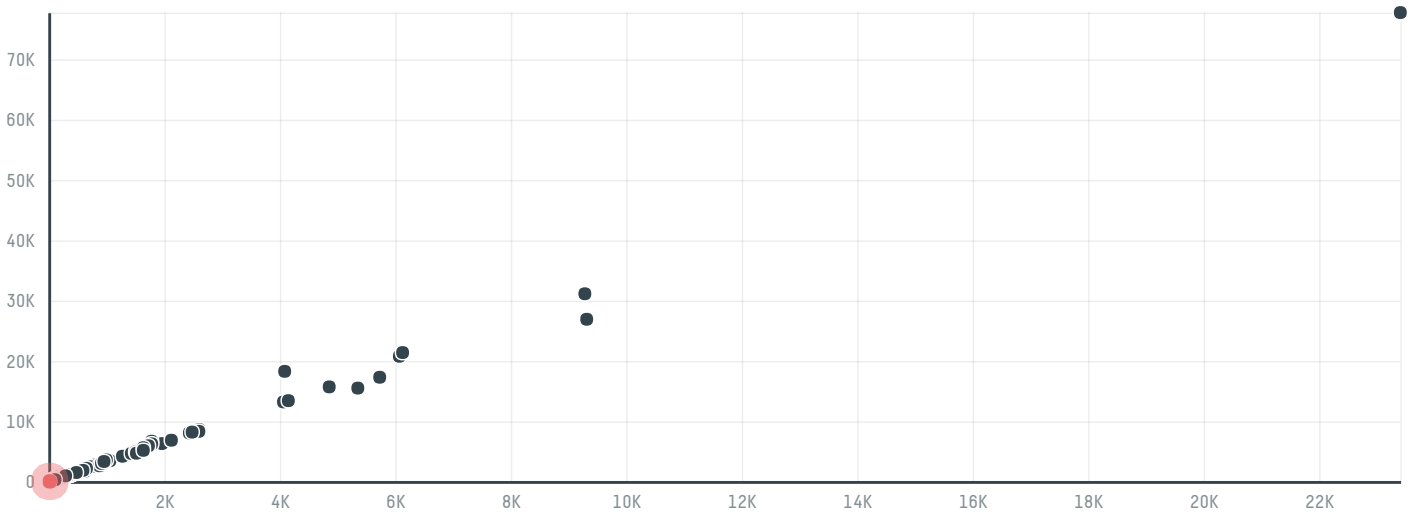

MUNICIPALITY	SOY DEFORESTATION RISK FOR FEED	CO2 EMISSIONS RISK FROM SOY DEFORESTATION FOR FEED
TAQUARUCU DO SUL	0ha	0t CO2
FREDERICO WESTPHALEN	0ha	0t CO2
SEBERI	0ha	0t CO2

BIOME	SOY DEFORESTATION RISK FOR FEED	CO2 EMISSIONS RISK FROM SOY DEFORESTATION FOR FEED
MATA ATLANTICA	0ha	0t CO2

COMPARING COMPANIES IMPORTING PORK FROM BRAZIL IN 2017

Trase is a partnership between

In collaboration with

Donors

This website uses cookies to provide you with an improved user experience. By continuing to browse this site, you consent to the use of cookies and similar technologies. Please visit our [privacy policy](#) for further details.

I AGREE