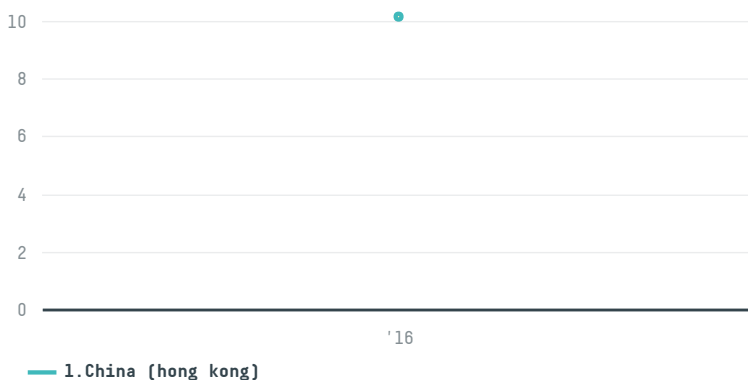

TOP DESTINATION COUNTRIES OF PORK EXPORTED BY SAVAZZI E MAZO REPRESENTACAO, COMERCIAL E EXPORTADORA LTDA - ME:

□ N/A   <5K   >5K   >100K   >300K   >1M