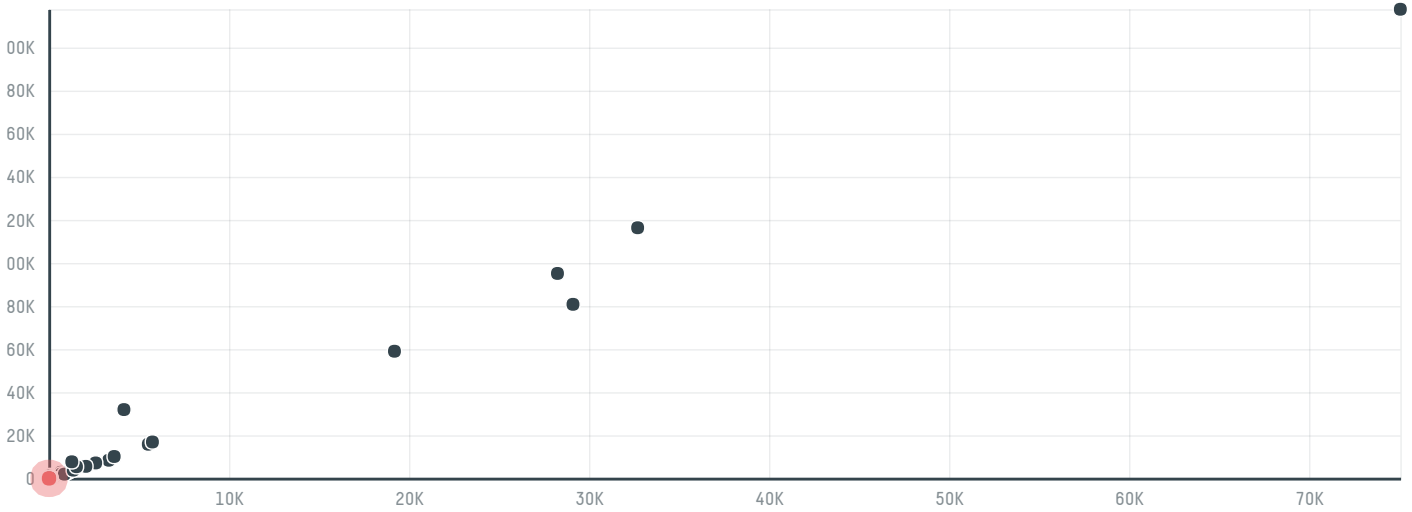

trase

Savazzi e mazo representacao, comercial e exportadora ltda - me

ACTIVITY COMMODITY COUNTRY YEAR
Exporter **Pork** **Brazil** **2016**

Savazzi e mazo representacao, comercial e exportadora ltda - me was the 58th largest exporter of pork from BRAZIL in 2016, accounting for 10 tons. As an exporter, Savazzi e mazo representacao, comercial e exportadora ltda - me sources from 1 municipalities, or 0% of the pork production municipalities. The main destination of the pork exported by Savazzi e mazo representacao, comercial e exportadora ltda - me is China (hong kong), accounting for 100% of the total.

TOP DESTINATION COUNTRIES OF PORK EXPORTED BY SAVAZZI E MAZO REPRESENTACAO, COMERCIAL E EXPORTADORA LTDA - ME:

□ N/A <5K >5K >100K >300K >1M

COMPARING COMPANIES EXPORTING PORK FROM BRAZIL IN 2016

Trase is a partnership between