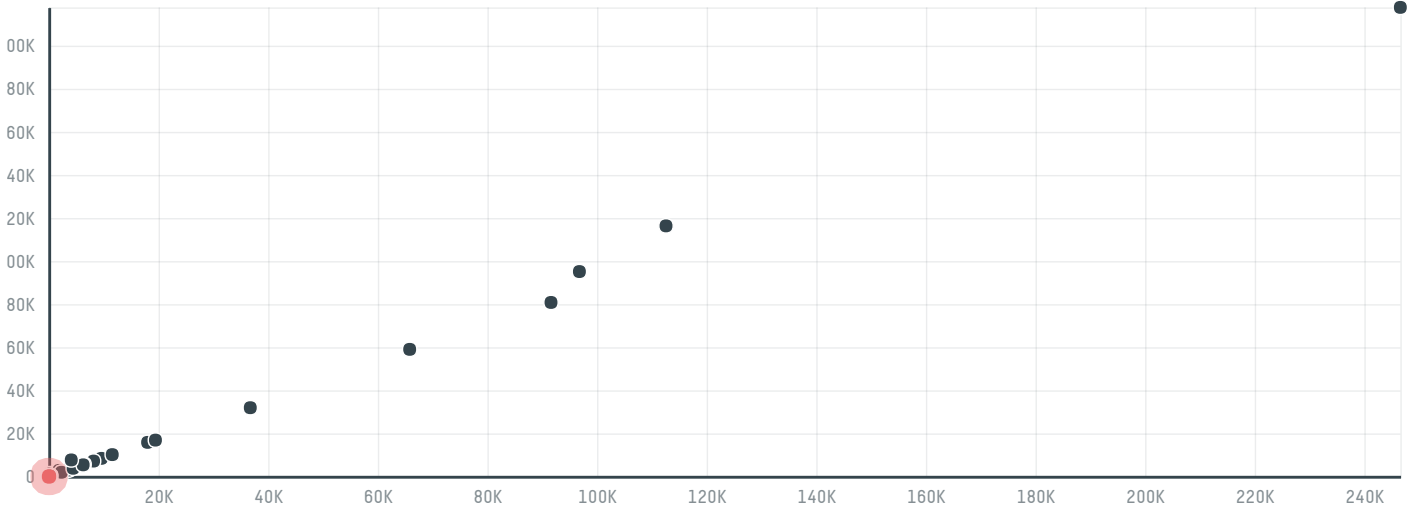

trase

Savazzi e mazo representacao, comercial e exportadora ltda - me

ACTIVITY COMMODITY COUNTRY YEAR
Exporter **Pork** **Brazil** **2016**

Savazzi e mazo representacao, comercial e exportadora ltda - me was the 58th largest exporter of pork from BRAZIL in 2016, accounting for 10 tons. As an exporter, Savazzi e mazo representacao, comercial e exportadora ltda - me sources from 1 municipalities, or 0% of the pork production municipalities. The main destination of the pork exported by Savazzi e mazo representacao, comercial e exportadora ltda - me is China (hong kong), accounting for 100% of the total.

TOP DESTINATION COUNTRIES OF PORK EXPORTED BY SAVAZZI E MAZO REPRESENTACAO, COMERCIAL E EXPORTADORA LTDA - ME:

□ N/A <5K >5K >100K >300K >1M

COMPARING COMPANIES EXPORTING PORK FROM BRAZIL IN 2016

Trase is a partnership between