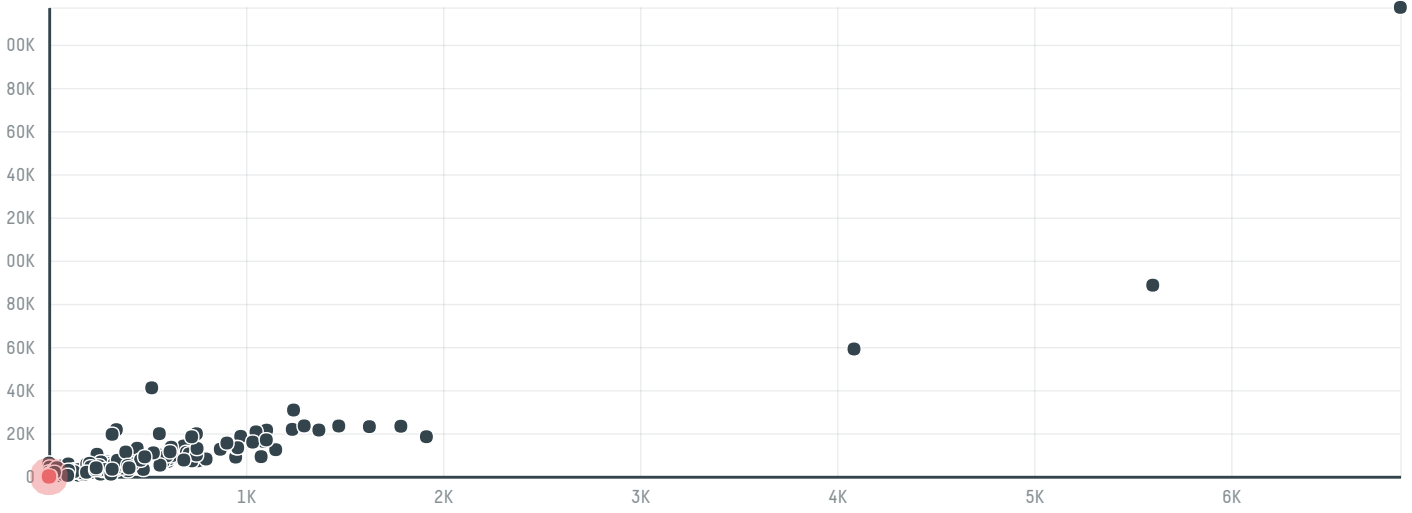

Trase is a partnership between

In collaboration with

and many other organizations and individuals.

Donors

[Terms of Use](#) · [Privacy policy](#) · [Cookie policy](#) · [Contact us](#)

This website uses cookies to provide you with an improved user experience. By continuing to browse this site, you consent to the use of cookies and similar technologies. Please visit our [privacy policy](#) for further details.

I AGREE