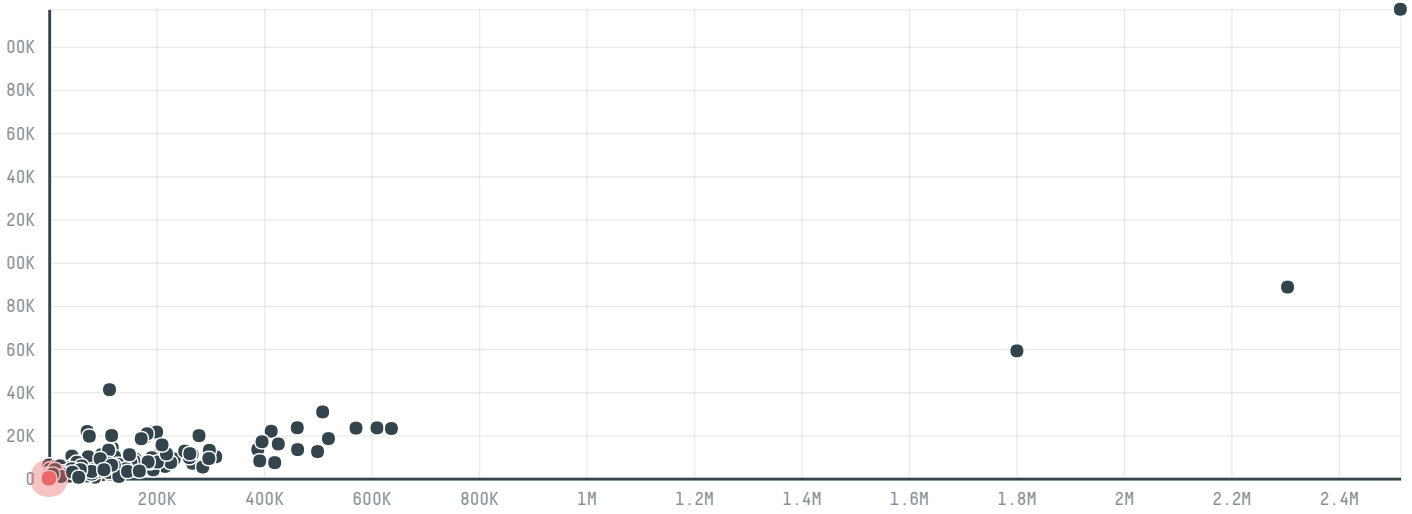

Trase is a partnership between

In collaboration with

and many other organizations and individuals.

Donors

[Terms of Use](#) · [Privacy policy](#) · [Cookie policy](#) · [Contact us](#)

This website uses cookies to provide you with an improved user experience. By continuing to browse this site, you consent to the use of cookies and similar technologies. Please visit our [privacy policy](#) for further details.

I AGREE