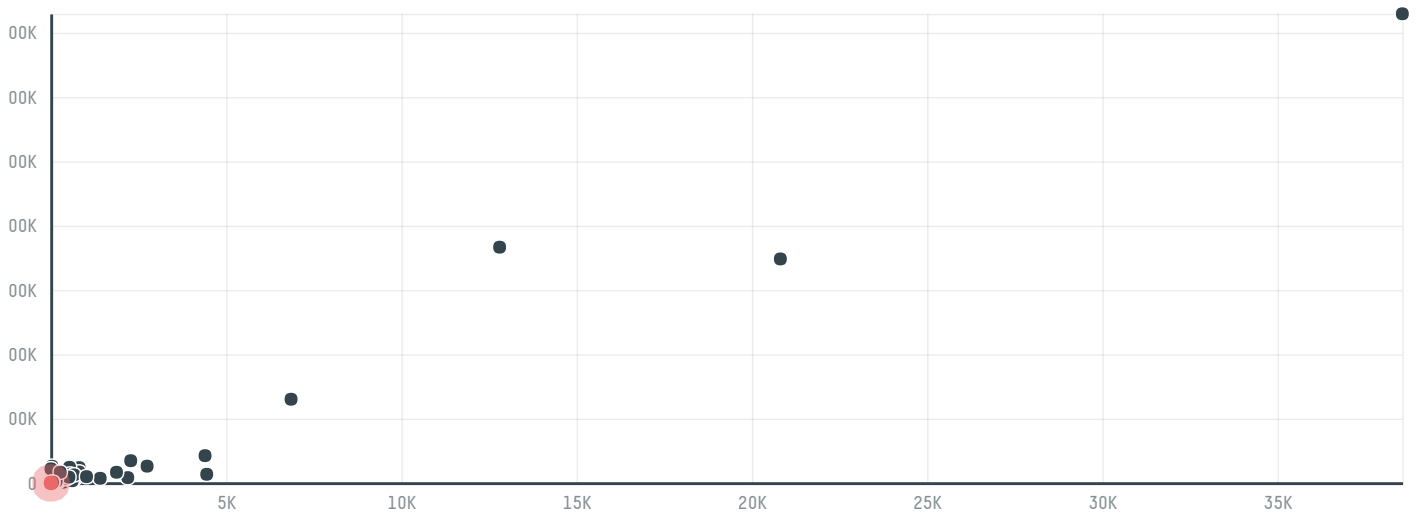

trase

Gold trade 01 importacao e exportacao

ACTIVITY: Exporter group
COMMODITY: Beef
COUNTRY: Brazil
YEAR: 2017

Gold trade 01 importacao e exportacao was the 133rd largest exporter of beef from BRAZIL in 2017, accounting for 1 tons. As an exporter, Gold trade 01 importacao e exportacao sources from 1 municipalities, or 0% of the beef production municipalities. The main destination of the beef exported by Gold trade 01 importacao e exportacao is Angola, accounting for 100% of the total.

COMPARING COMPANIES EXPORTING BEEF FROM BRAZIL IN 2017

Trase is a partnership between

 Stockholm Environment Institute

 Global Canopy Programme

In collaboration with

 vizzuality

 The European Forest Institute