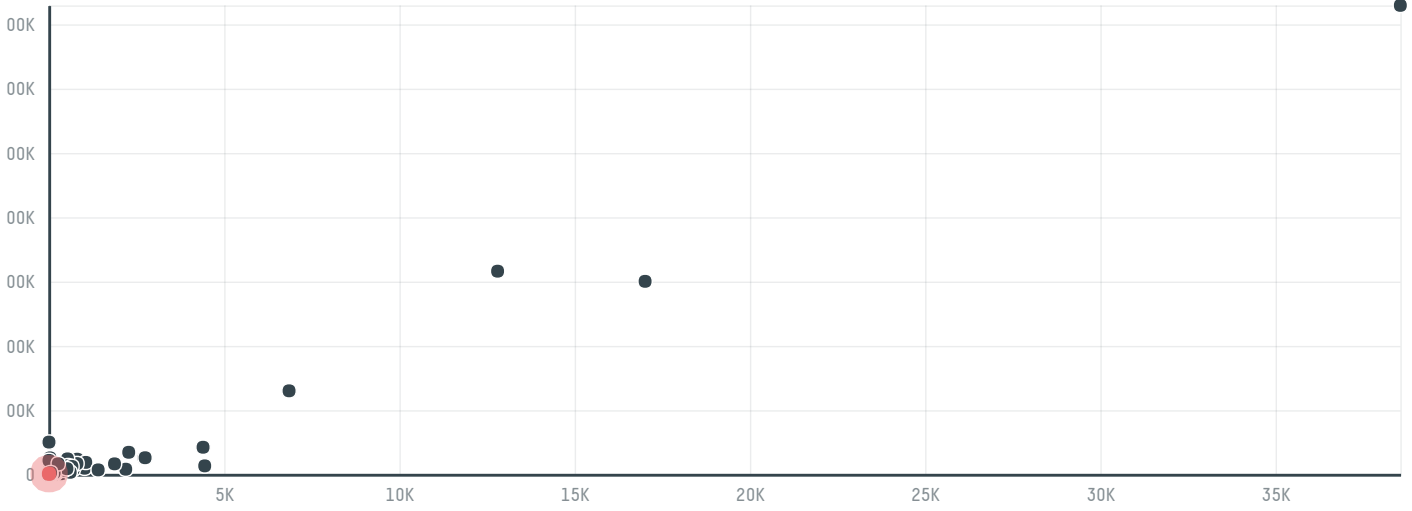

Trase is a partnership between

In collaboration with

and many other organizations and individuals.

Donors

[Terms of Use](#) · [Privacy policy](#) · [Cookie policy](#) · [Contact us](#)

This website uses cookies to provide you with an improved user experience. By continuing to browse this site, you consent to the use of cookies and similar technologies. Please visit our [privacy policy](#) for further details.

I AGREE