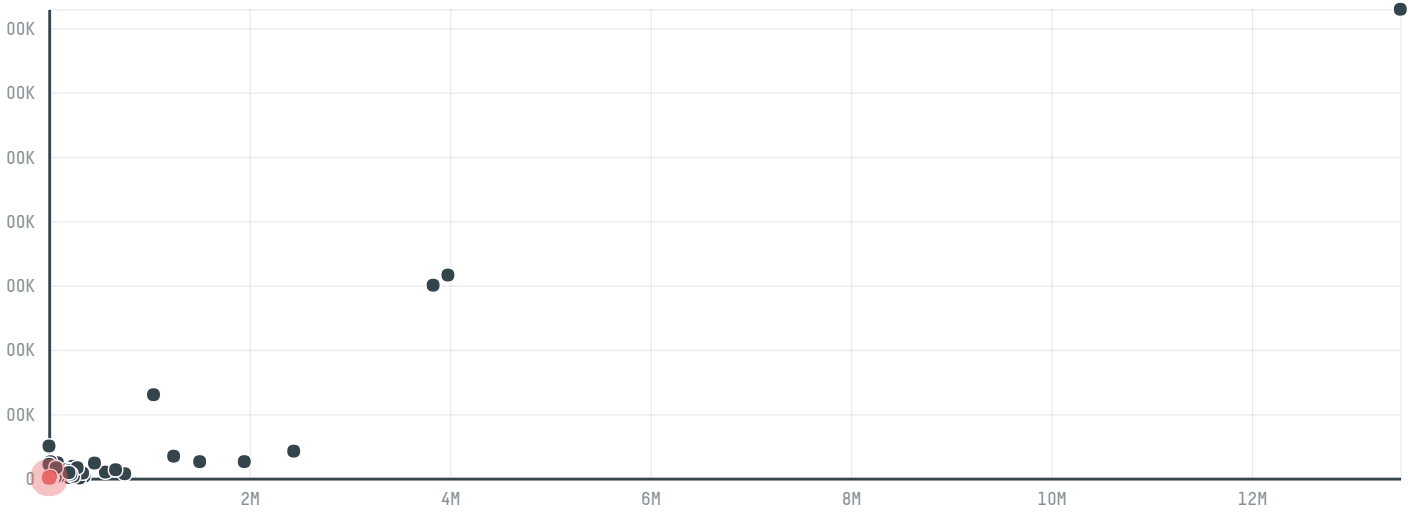

Trase is a partnership between

In collaboration with

and many other organizations and individuals.

Donors

[Terms of Use](#) · [Privacy policy](#) · [Cookie policy](#) · [Contact us](#)

This website uses cookies to provide you with an improved user experience. By continuing to browse this site, you consent to the use of cookies and similar technologies. Please visit our [privacy policy](#) for further details.

I AGREE