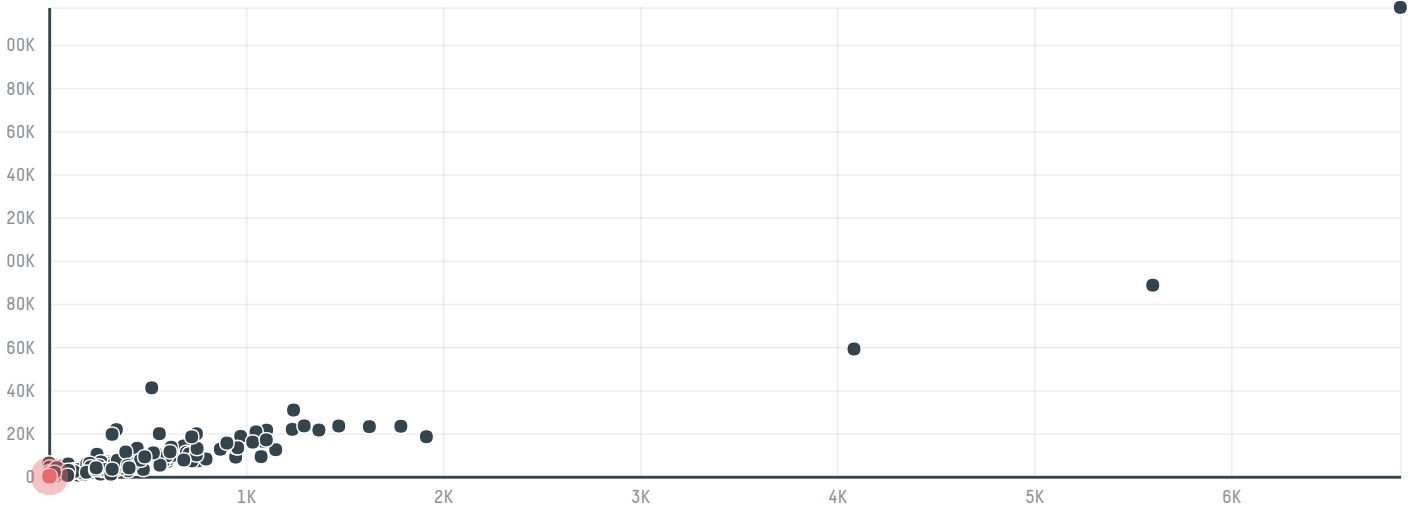

Trase is a partnership between

In collaboration with

and many other organizations and individuals.

Donors

[Terms of Use](#) · [Privacy policy](#) · [Cookie policy](#) · [Contact us](#)

This website uses cookies to provide you with an improved user experience. By continuing to browse this site, you consent to the use of cookies and similar technologies. Please visit our [privacy policy](#) for further details.

I AGREE