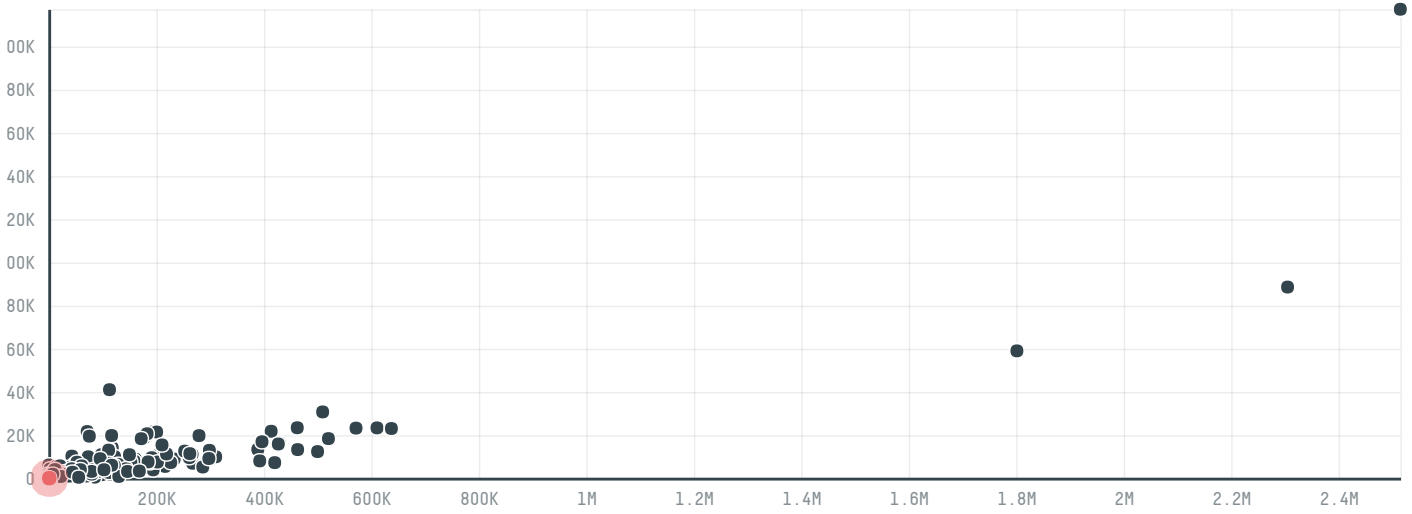

Trase is a partnership between

In collaboration with

and many other organizations and individuals.

Donors

[Terms of Use](#) · [Privacy policy](#) · [Cookie policy](#) · [Contact us](#)

This website uses cookies to provide you with an improved user experience. By continuing to browse this site, you consent to the use of cookies and similar technologies. Please visit our [privacy policy](#) for further details.

I AGREE