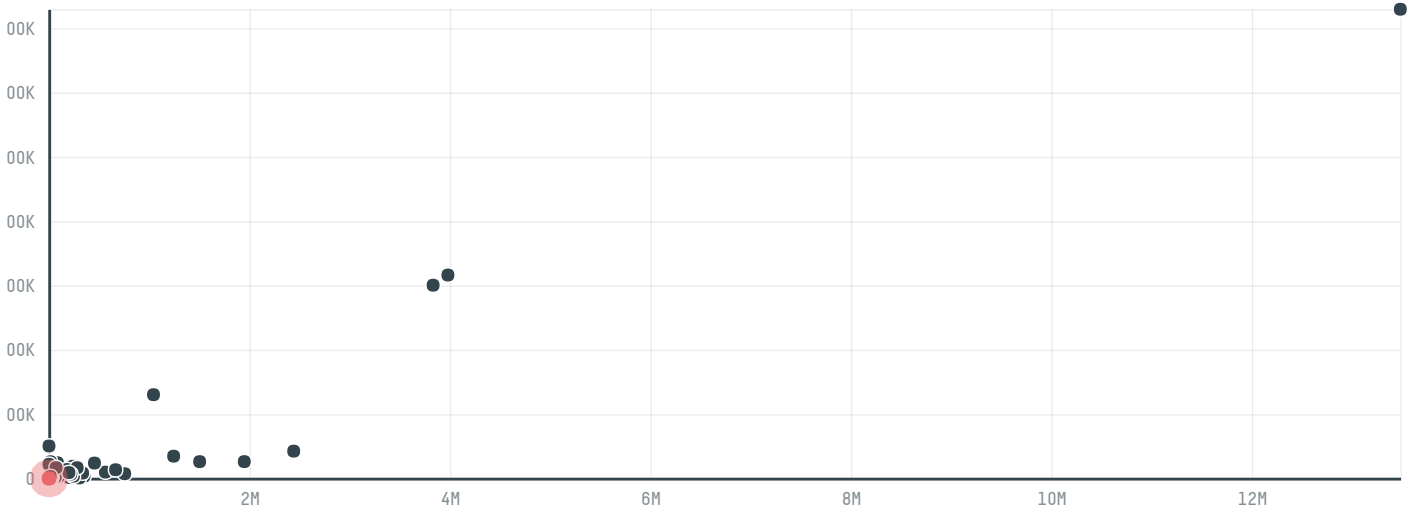

Trase is a partnership between

In collaboration with

and many other organizations and individuals.

Donors

[Terms of Use](#) · [Privacy policy](#) · [Cookie policy](#) · [Contact us](#)

This website uses cookies to provide you with an improved user experience. By continuing to browse this site, you consent to the use of cookies and similar technologies. Please visit our [privacy policy](#) for further details.

I AGREE