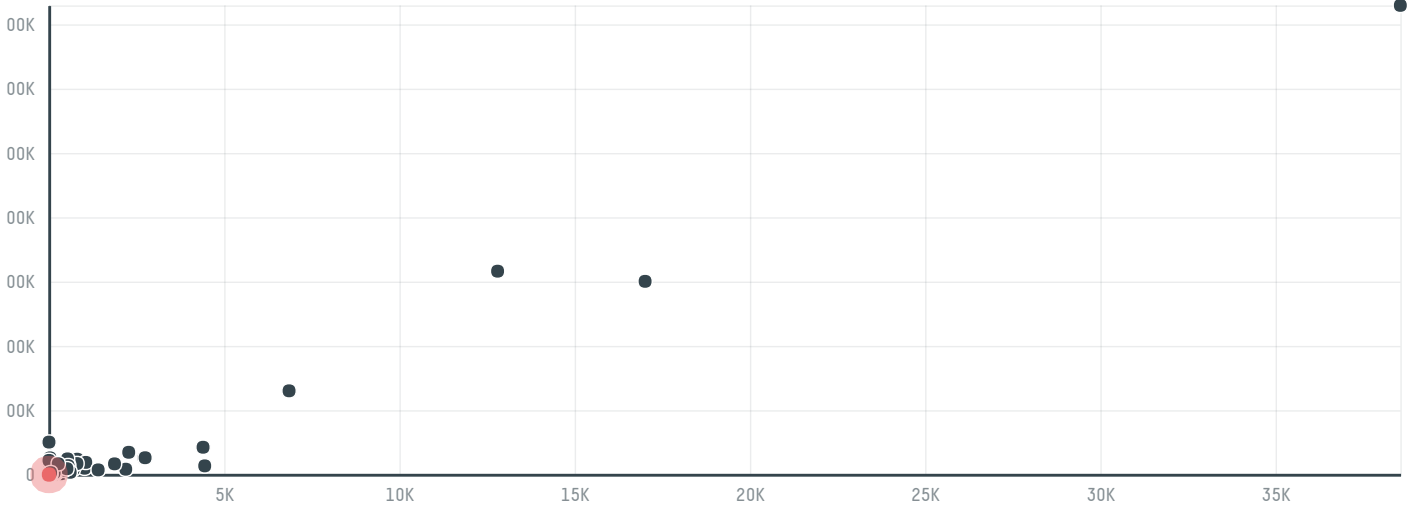

Trase is a partnership between

In collaboration with

and many other organizations and individuals.

Donors

[Terms of Use](#) · [Privacy policy](#) · [Cookie policy](#) · [Contact us](#)

This website uses cookies to provide you with an improved user experience. By continuing to browse this site, you consent to the use of cookies and similar technologies. Please visit our [privacy policy](#) for further details.

I AGREE