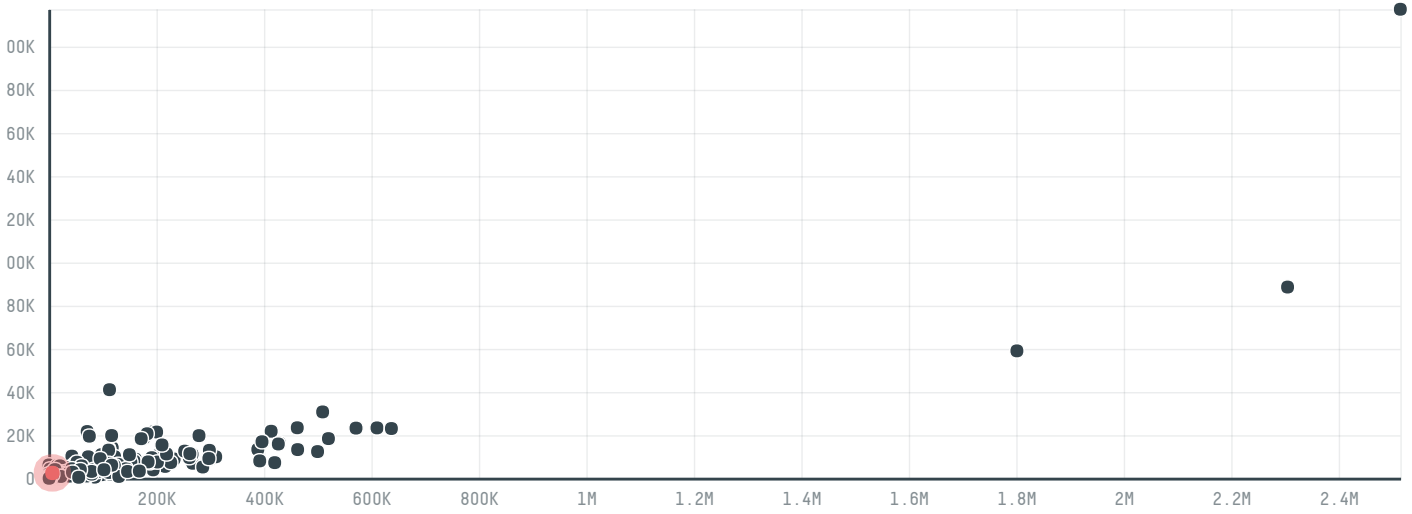

Trase is a partnership between

In collaboration with

and many other organizations and individuals.

Donors

[Terms of Use](#) · [Privacy policy](#) · [Cookie policy](#) · [Contact us](#)