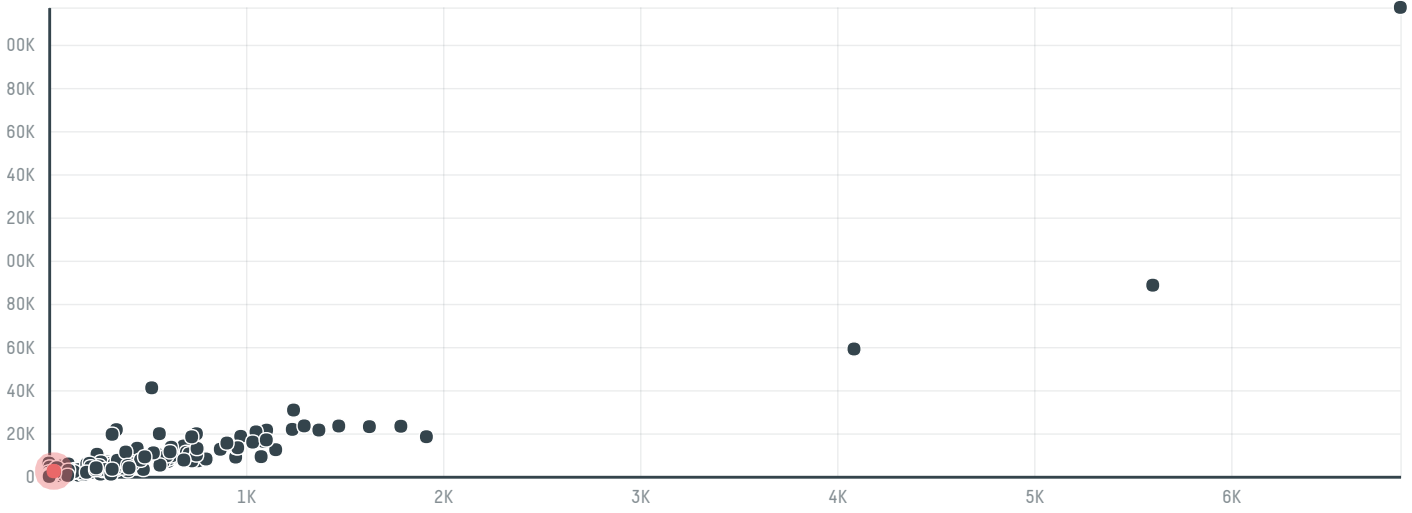

Trase is a partnership between

In collaboration with

and many other organizations and individuals.

Donors

[Terms of Use](#) · [Privacy policy](#) · [Cookie policy](#) · [Contact us](#)