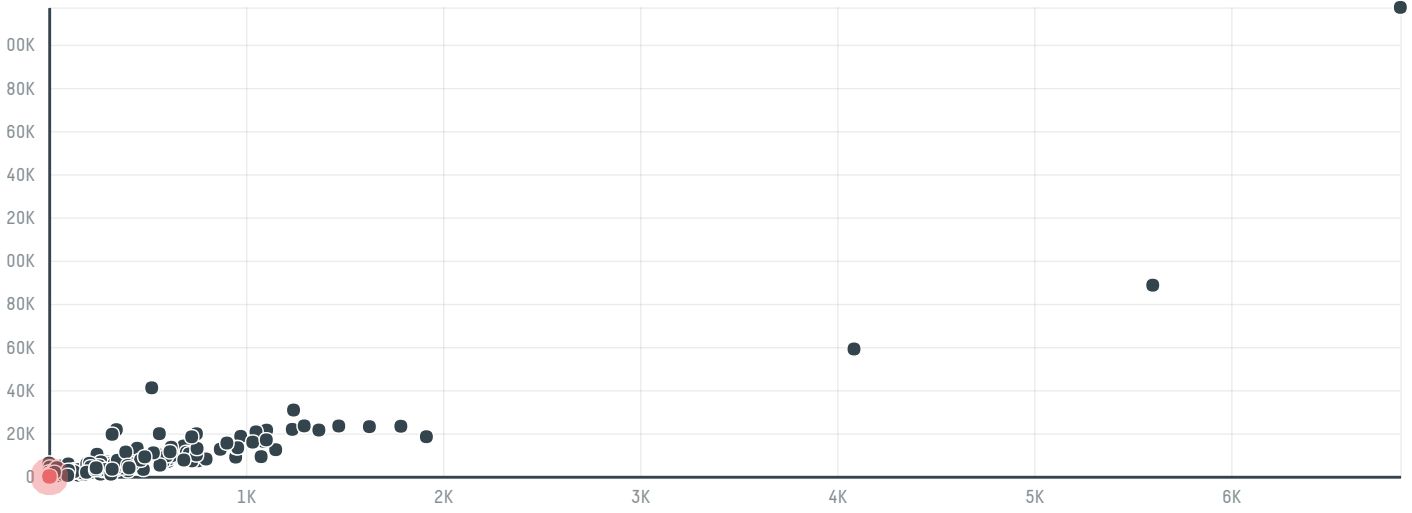

Trase is a partnership between

In collaboration with

and many other organizations and individuals.

Donors

[Terms of Use](#) · [Privacy policy](#) · [Cookie policy](#) · [Contact us](#)

This website uses cookies to provide you with an improved user experience. By continuing to browse this site, you consent to the use of cookies and similar technologies. Please visit our [privacy policy](#) for further details.

I AGREE