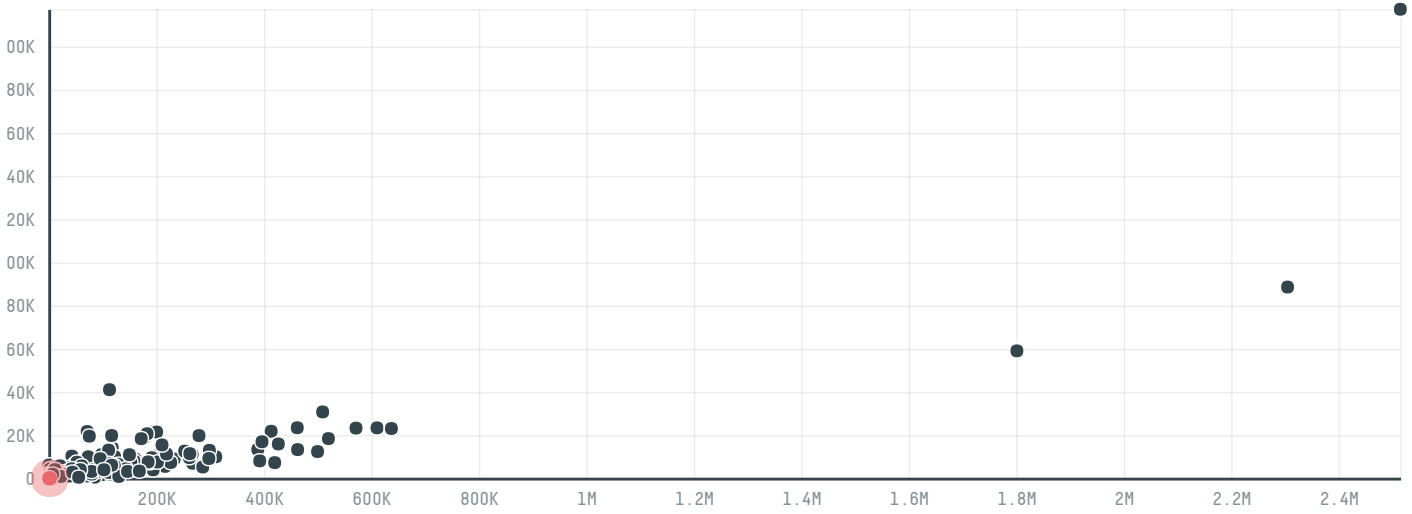

Trase is a partnership between

In collaboration with

and many other organizations and individuals.

Donors

[Terms of Use](#) · [Privacy policy](#) · [Cookie policy](#) · [Contact us](#)

This website uses cookies to provide you with an improved user experience. By continuing to browse this site, you consent to the use of cookies and similar technologies. Please visit our [privacy policy](#) for further details.

I AGREE