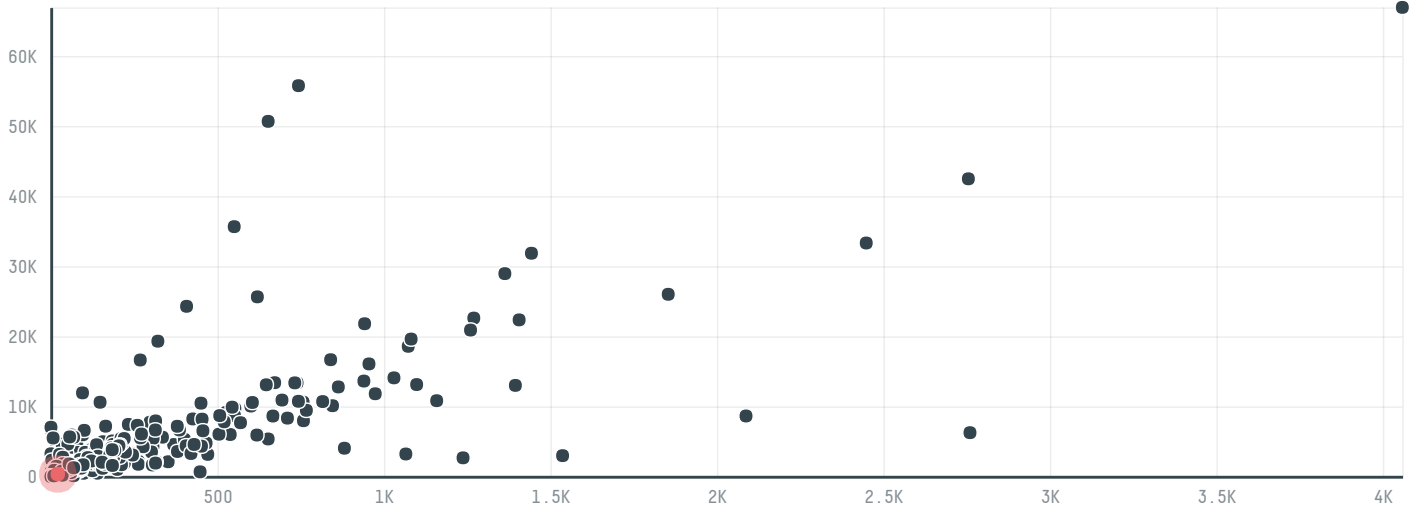

Trase is a partnership between

In collaboration with

and many other organizations and individuals.

Donors

[Terms of Use](#) · [Privacy policy](#) · [Cookie policy](#) · [Contact us](#)