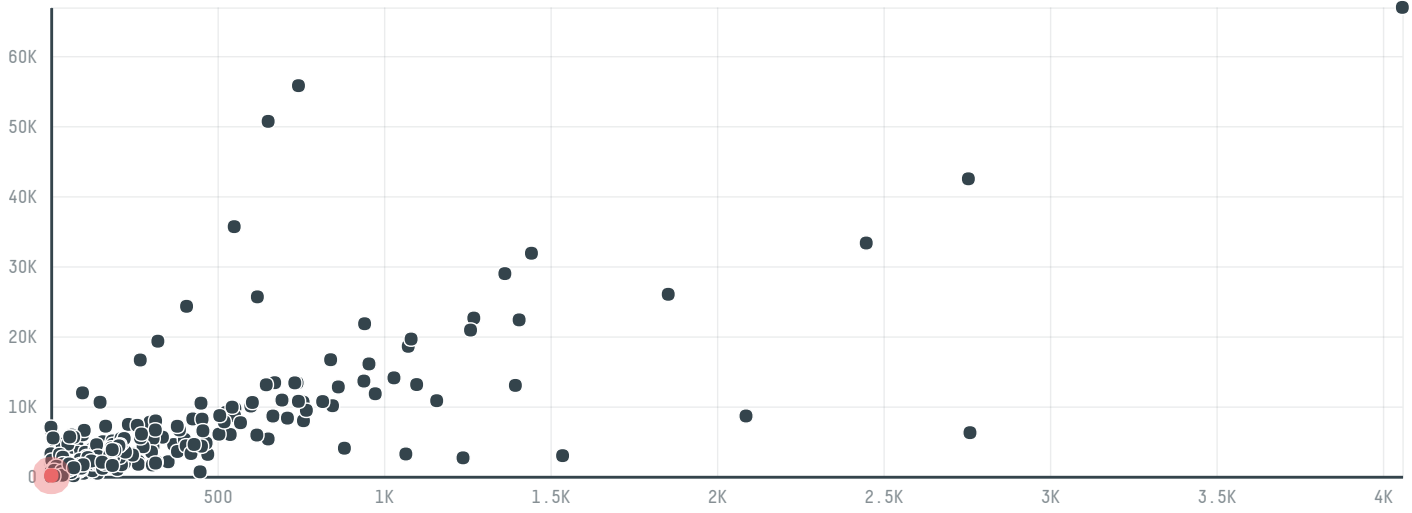

Trase is a partnership between

In collaboration with

and many other organizations and individuals.

Donors

[Terms of Use](#) · [Privacy policy](#) · [Cookie policy](#) · [Contact us](#)