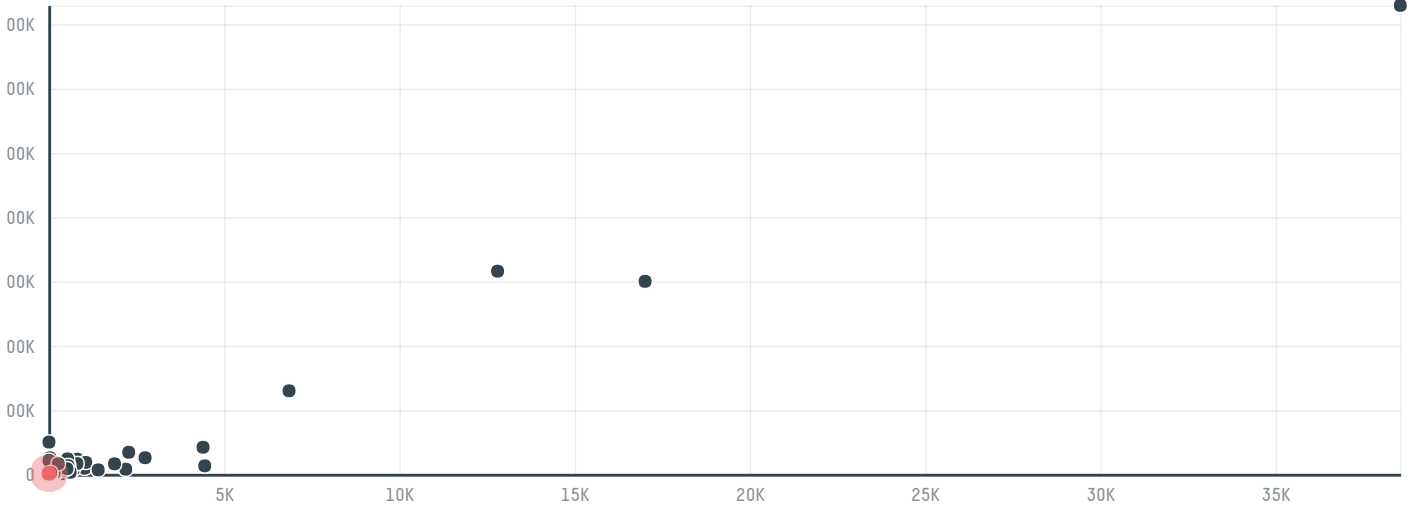

Trase is a partnership between

In collaboration with

and many other organizations and individuals.

Donors

[Terms of Use](#) · [Privacy policy](#) · [Cookie policy](#) · [Contact us](#)

This website uses cookies to provide you with an improved user experience. By continuing to browse this site, you consent to the use of cookies and similar technologies. Please visit our [privacy policy](#) for further details.

I AGREE