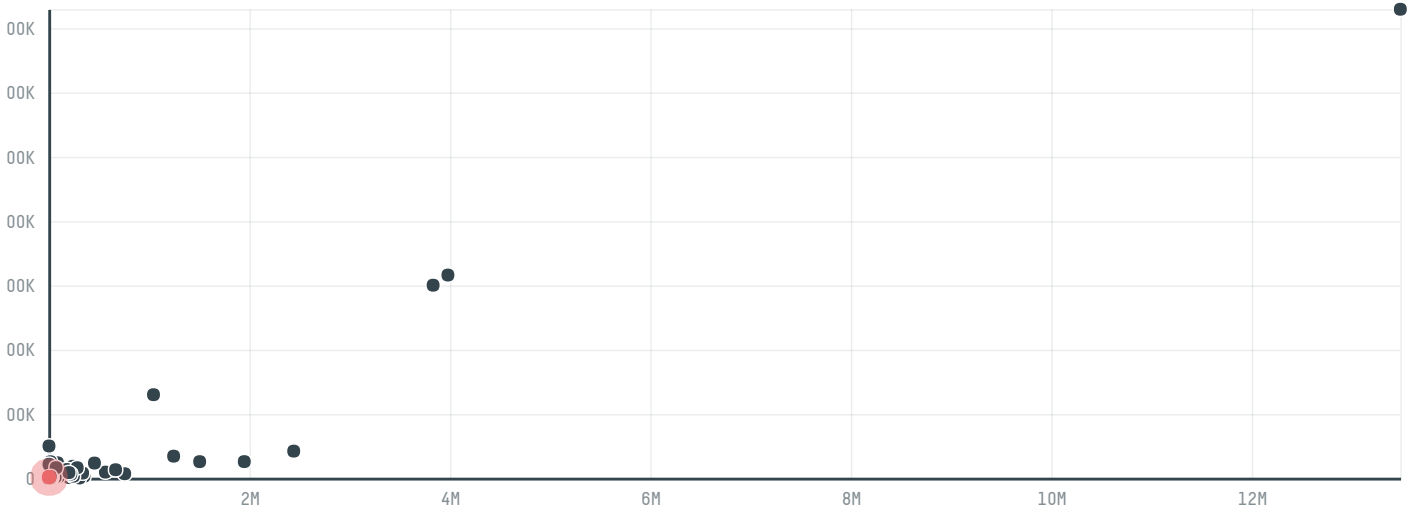

Trase is a partnership between

In collaboration with

and many other organizations and individuals.

Donors

[Terms of Use](#) · [Privacy policy](#) · [Cookie policy](#) · [Contact us](#)

This website uses cookies to provide you with an improved user experience. By continuing to browse this site, you consent to the use of cookies and similar technologies. Please visit our [privacy policy](#) for further details.

I AGREE