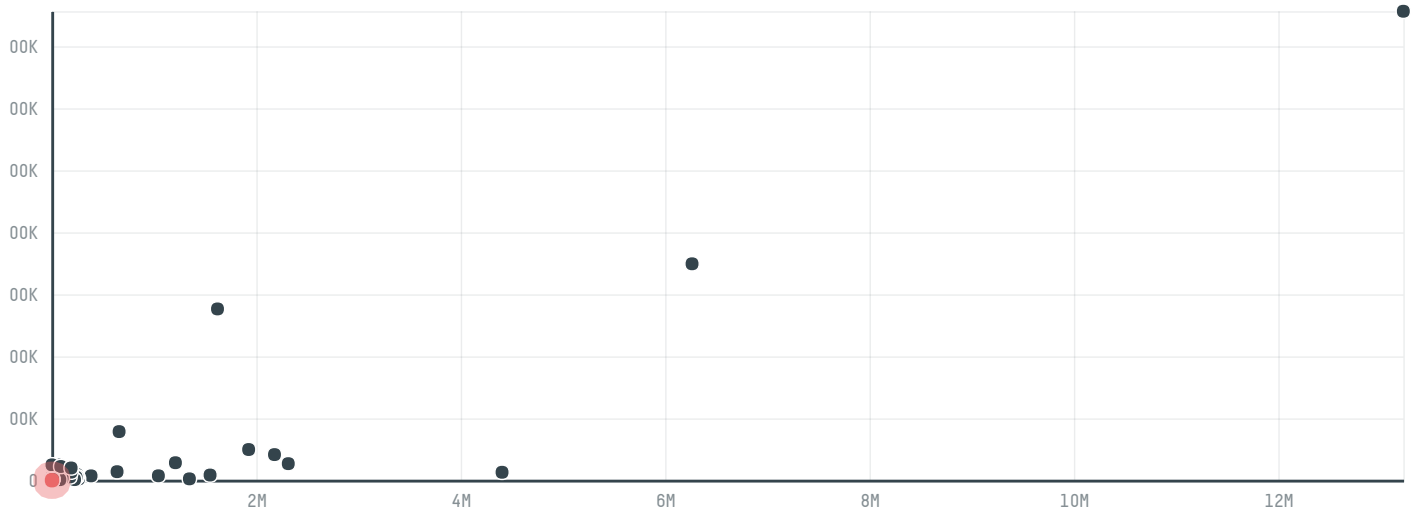

Trase is a partnership between

In collaboration with

and many other organizations and individuals.

Donors

[Terms of Use](#) · [Privacy policy](#) · [Cookie policy](#) · [Contact us](#)

This website uses cookies to provide you with an improved user experience. By continuing to browse this site, you consent to the use of cookies and similar technologies. Please visit our [privacy policy](#) for further details.

I AGREE