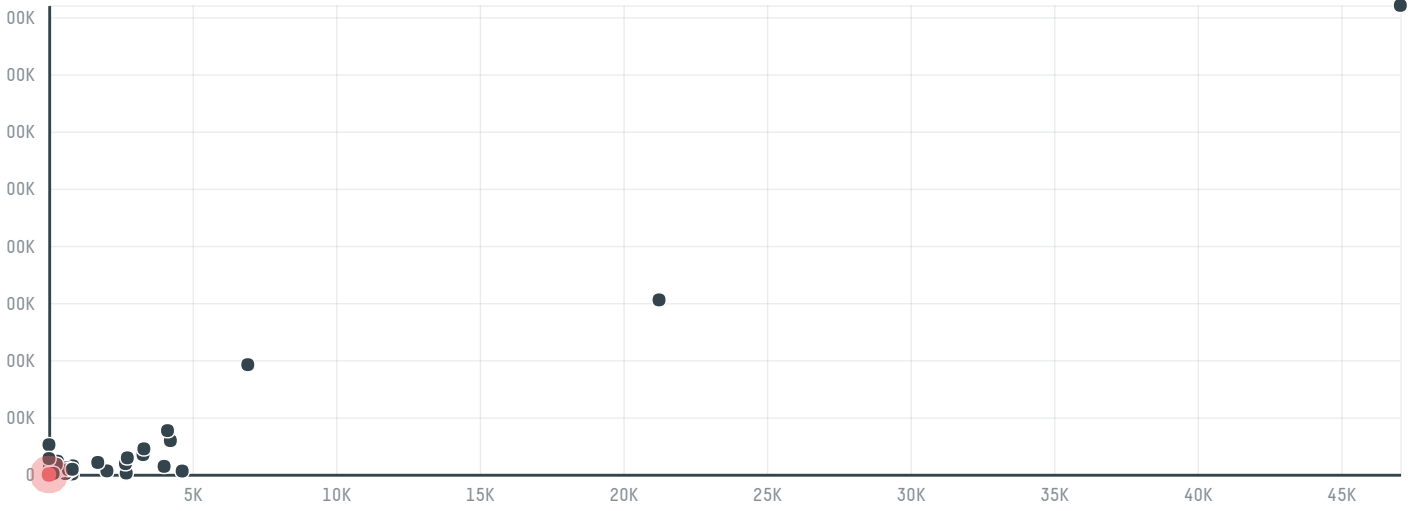

Trase is a partnership between

In collaboration with

and many other organizations and individuals.

Donors

[Terms of Use](#) · [Privacy policy](#) · [Cookie policy](#) · [Contact us](#)

This website uses cookies to provide you with an improved user experience. By continuing to browse this site, you consent to the use of cookies and similar technologies. Please visit our [privacy policy](#) for further details.

I AGREE