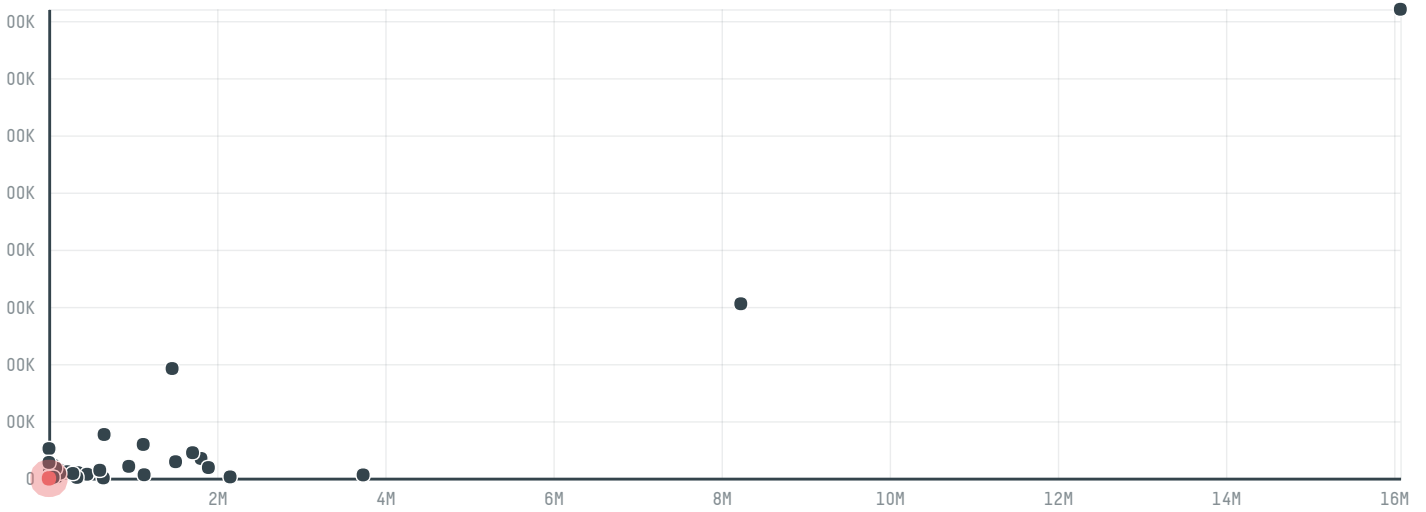

Trase is a partnership between

In collaboration with

and many other organizations and individuals.

Donors

[Terms of Use](#) · [Privacy policy](#) · [Cookie policy](#) · [Contact us](#)

This website uses cookies to provide you with an improved user experience. By continuing to browse this site, you consent to the use of cookies and similar technologies. Please visit our [privacy policy](#) for further details.

I AGREE