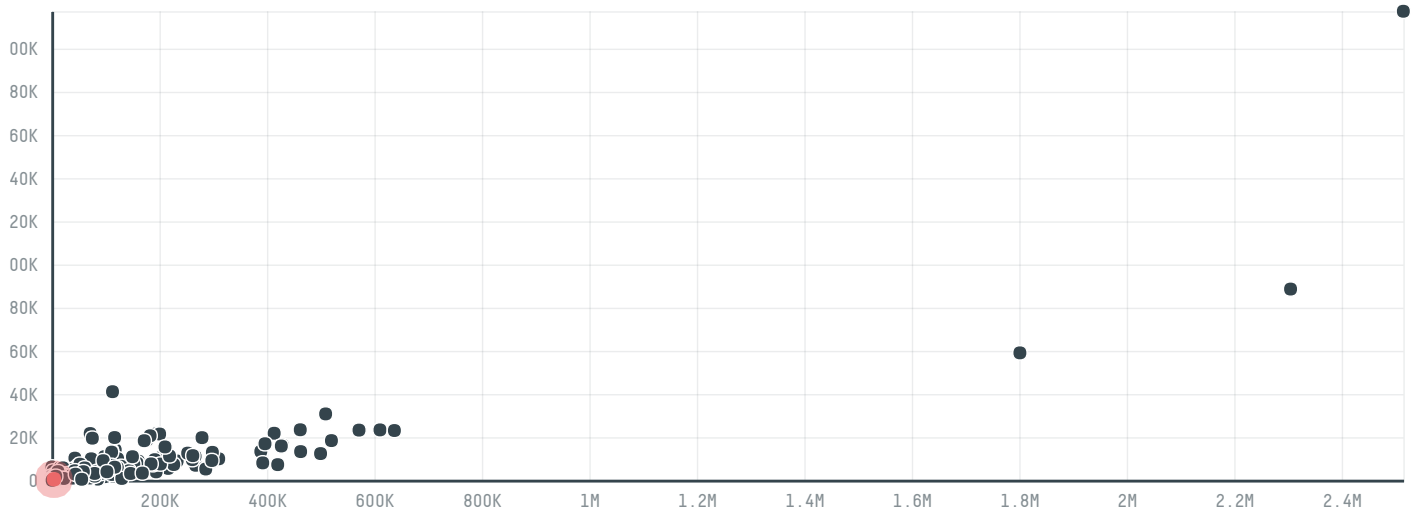

Trase is a partnership between

In collaboration with

and many other organizations and individuals.

Donors

[Terms of Use](#) · [Privacy policy](#) · [Cookie policy](#) · [Contact us](#)

This website uses cookies to provide you with an improved user experience. By continuing to browse this site, you consent to the use of cookies and similar technologies. Please visit our [privacy policy](#) for further details.

I AGREE