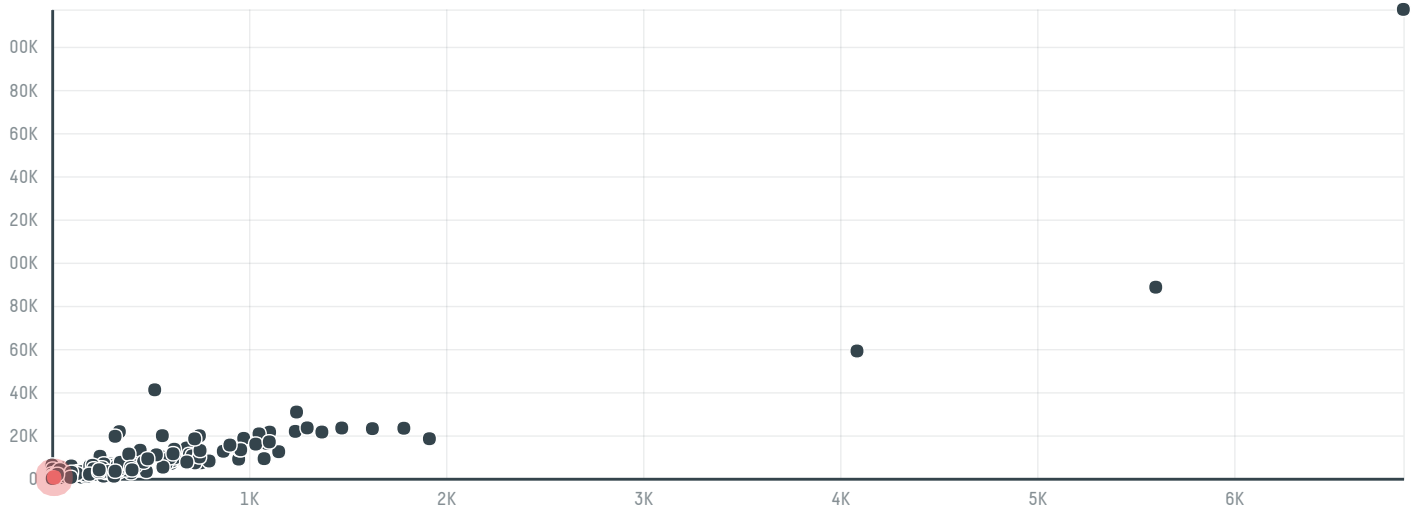

Trase is a partnership between

In collaboration with

and many other organizations and individuals.

Donors

[Terms of Use](#) · [Privacy policy](#) · [Cookie policy](#) · [Contact us](#)

This website uses cookies to provide you with an improved user experience. By continuing to browse this site, you consent to the use of cookies and similar technologies. Please visit our [privacy policy](#) for further details.

I AGREE