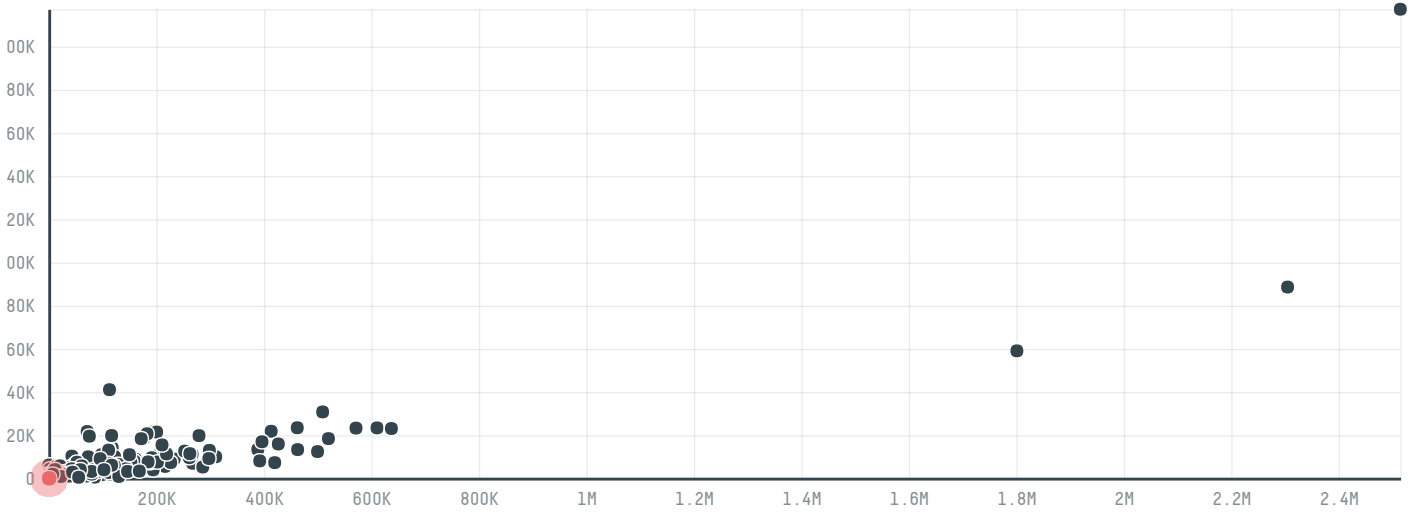

Trase is a partnership between

In collaboration with

and many other organizations and individuals.

Donors

[Terms of Use](#) · [Privacy policy](#) · [Cookie policy](#) · [Contact us](#)

This website uses cookies to provide you with an improved user experience. By continuing to browse this site, you consent to the use of cookies and similar technologies. Please visit our [privacy policy](#) for further details.

I AGREE