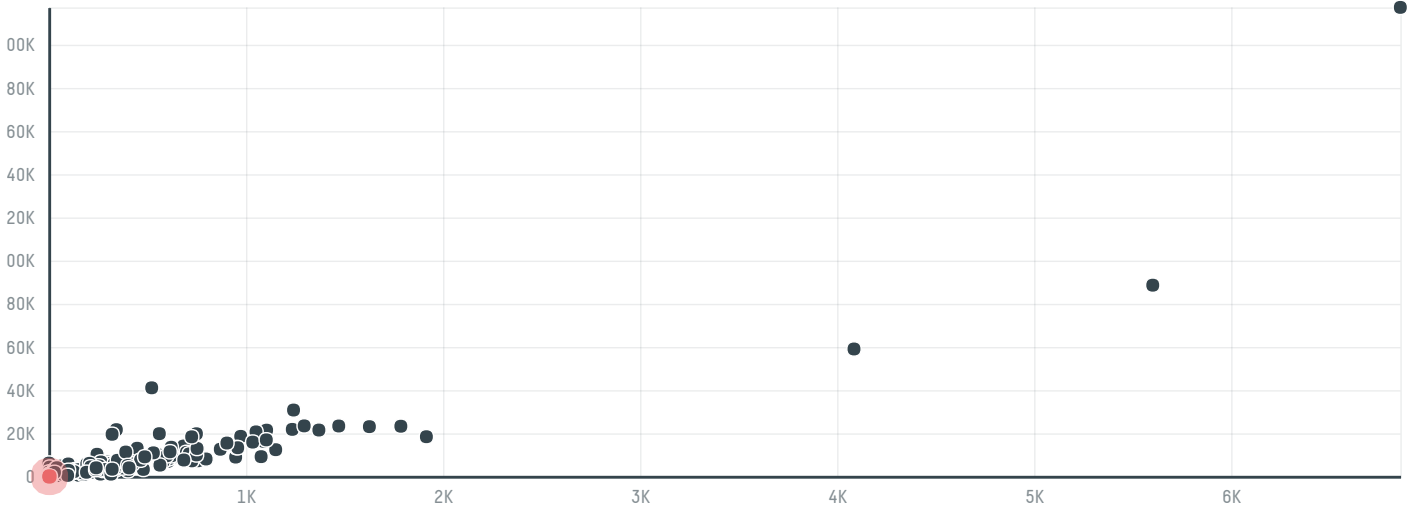

Trase is a partnership between

In collaboration with

and many other organizations and individuals.

Donors

[Terms of Use](#) · [Privacy policy](#) · [Cookie policy](#) · [Contact us](#)

This website uses cookies to provide you with an improved user experience. By continuing to browse this site, you consent to the use of cookies and similar technologies. Please visit our [privacy policy](#) for further details.

I AGREE