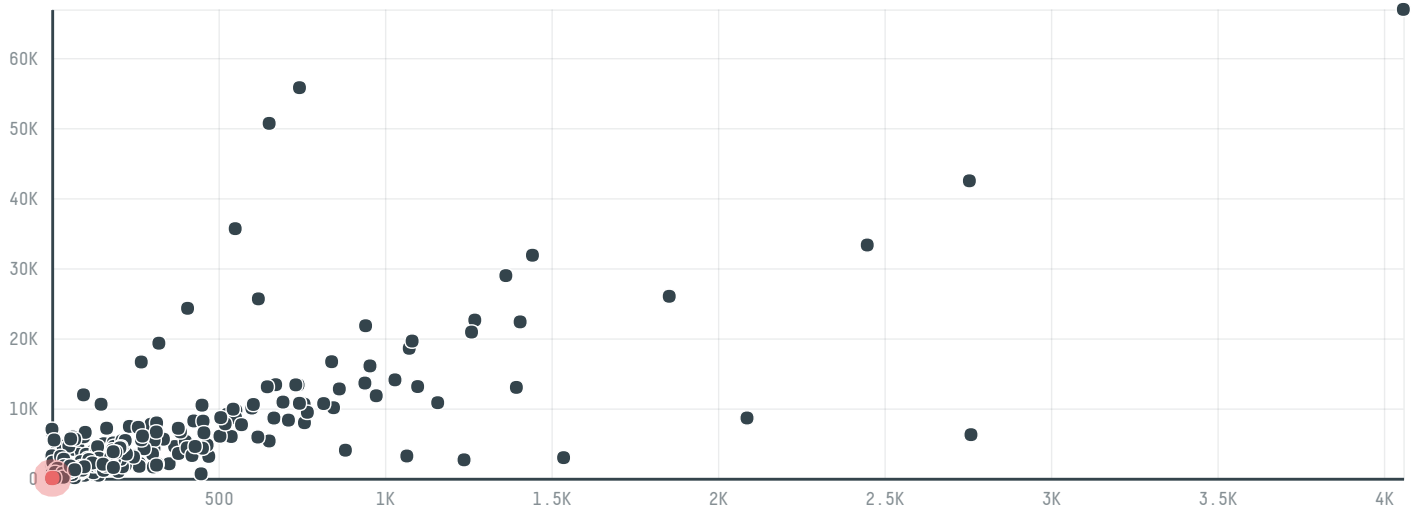

Trase is a partnership between

In collaboration with

and many other organizations and individuals.

Donors

[Terms of Use](#) · [Privacy policy](#) · [Cookie policy](#) · [Contact us](#)