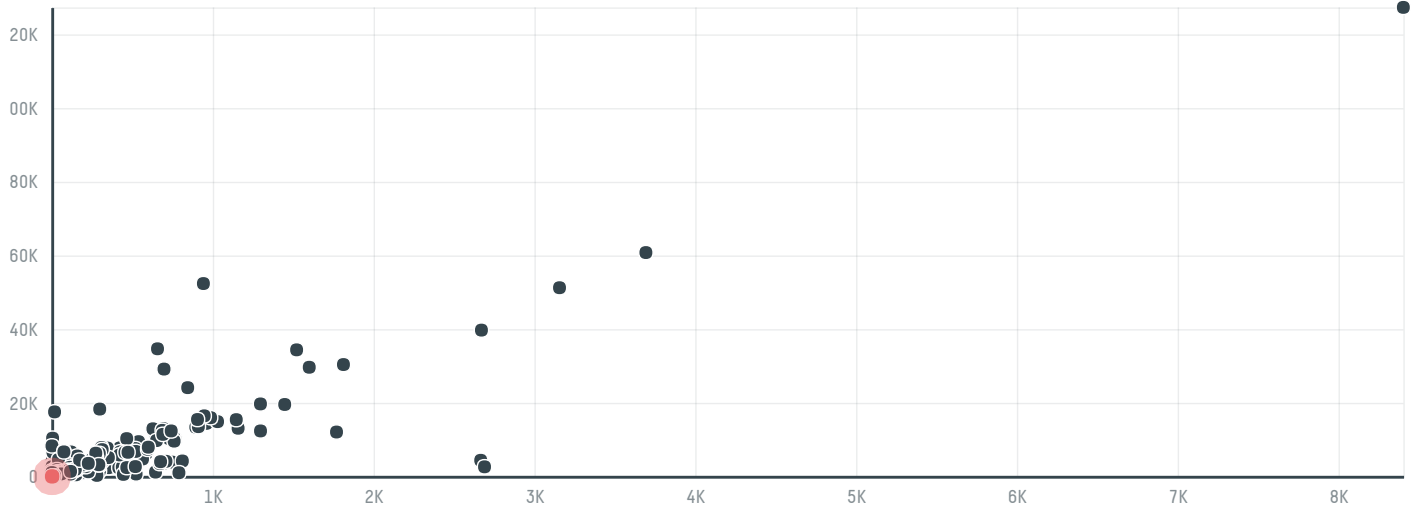

Trase is a partnership between

In collaboration with

and many other organizations and individuals.

Donors

[Terms of Use](#) · [Privacy policy](#) · [Cookie policy](#) · [Contact us](#)