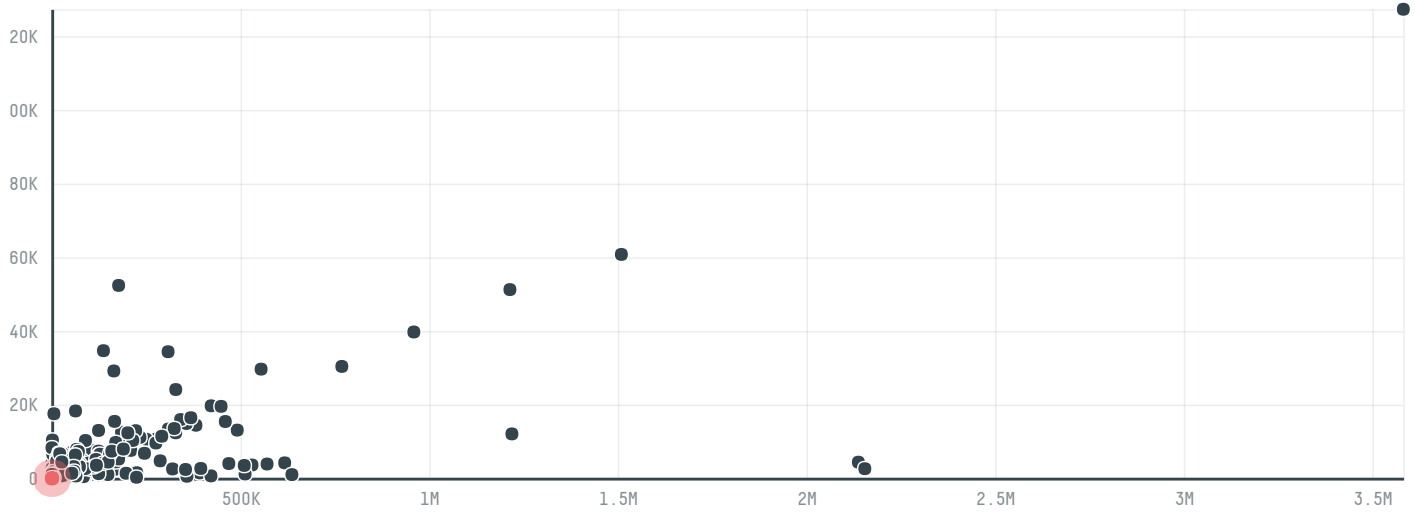

Trase is a partnership between

In collaboration with

and many other organizations and individuals.

Donors

[Terms of Use](#) · [Privacy policy](#) · [Cookie policy](#) · [Contact us](#)