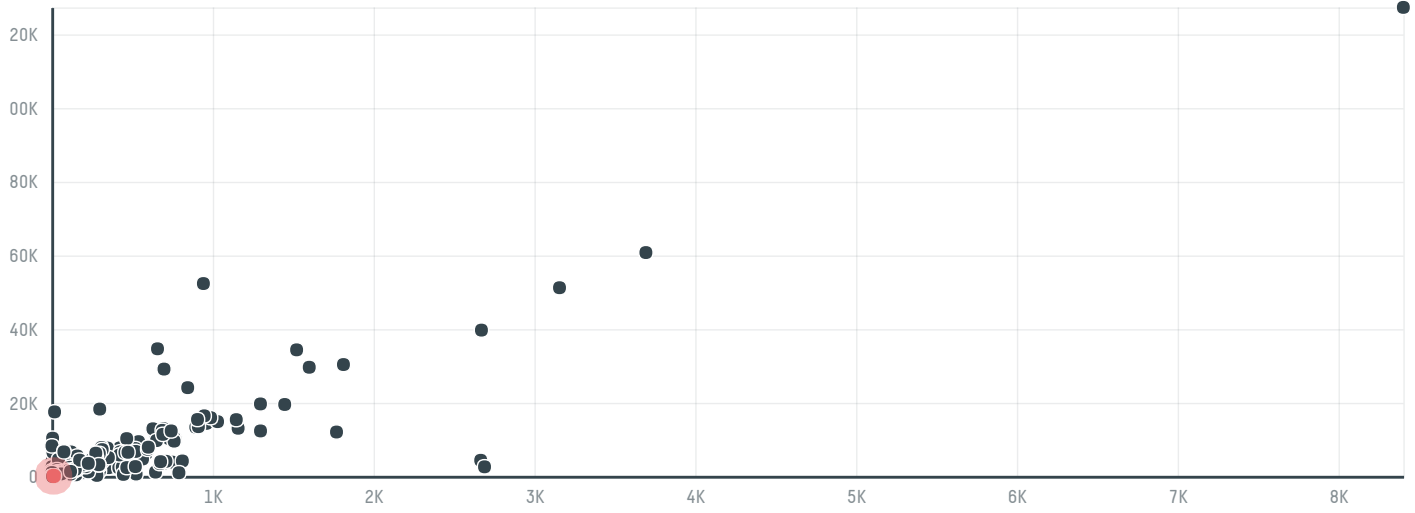

Trase is a partnership between

In collaboration with

and many other organizations and individuals.

Donors

[Terms of Use](#) · [Privacy policy](#) · [Cookie policy](#) · [Contact us](#)