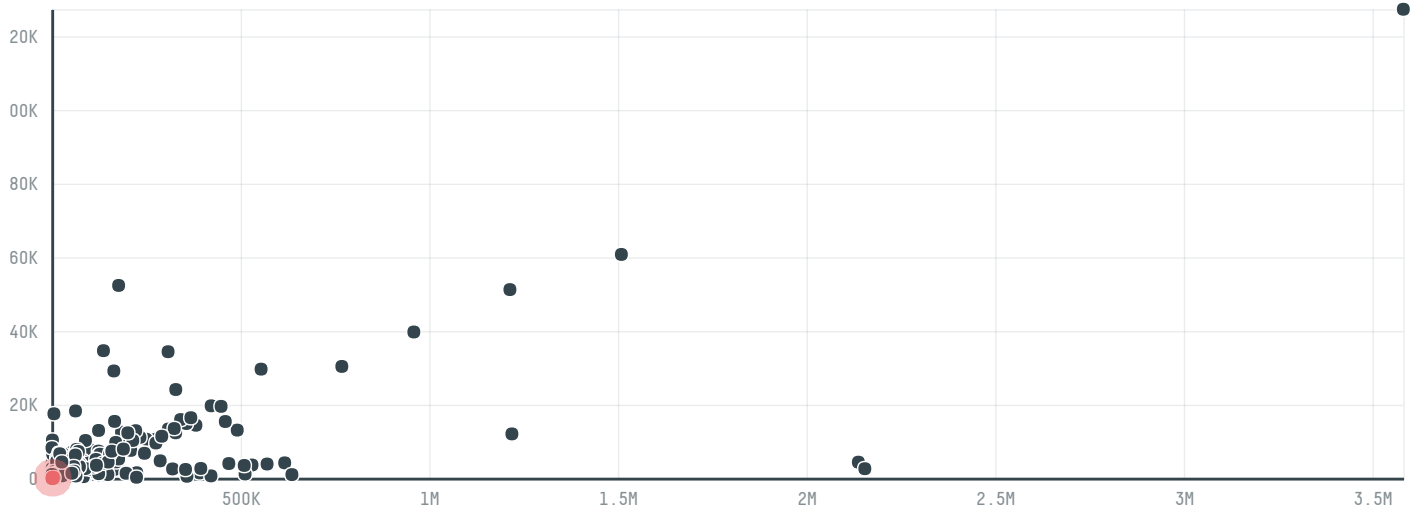

Trase is a partnership between

In collaboration with

and many other organizations and individuals.

Donors

[Terms of Use](#) · [Privacy policy](#) · [Cookie policy](#) · [Contact us](#)