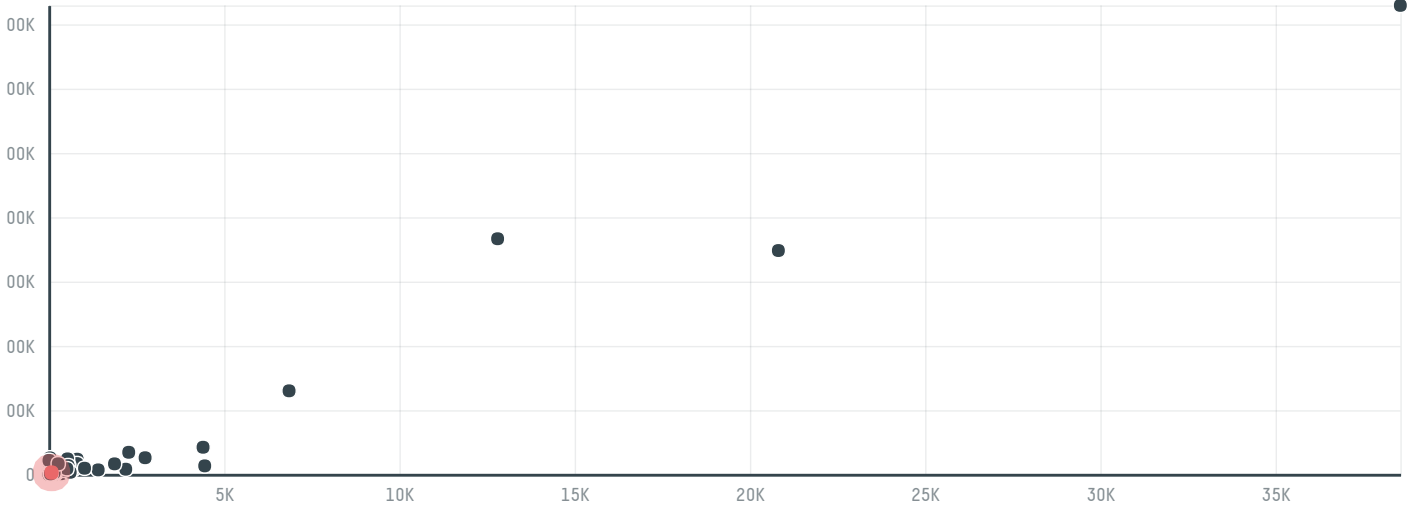

Trase is a partnership between

In collaboration with

and many other organizations and individuals.

Donors

[Terms of Use](#) · [Privacy policy](#) · [Cookie policy](#) · [Contact us](#)

This website uses cookies to provide you with an improved user experience. By continuing to browse this site, you consent to the use of cookies and similar technologies. Please visit our [privacy policy](#) for further details.

I AGREE