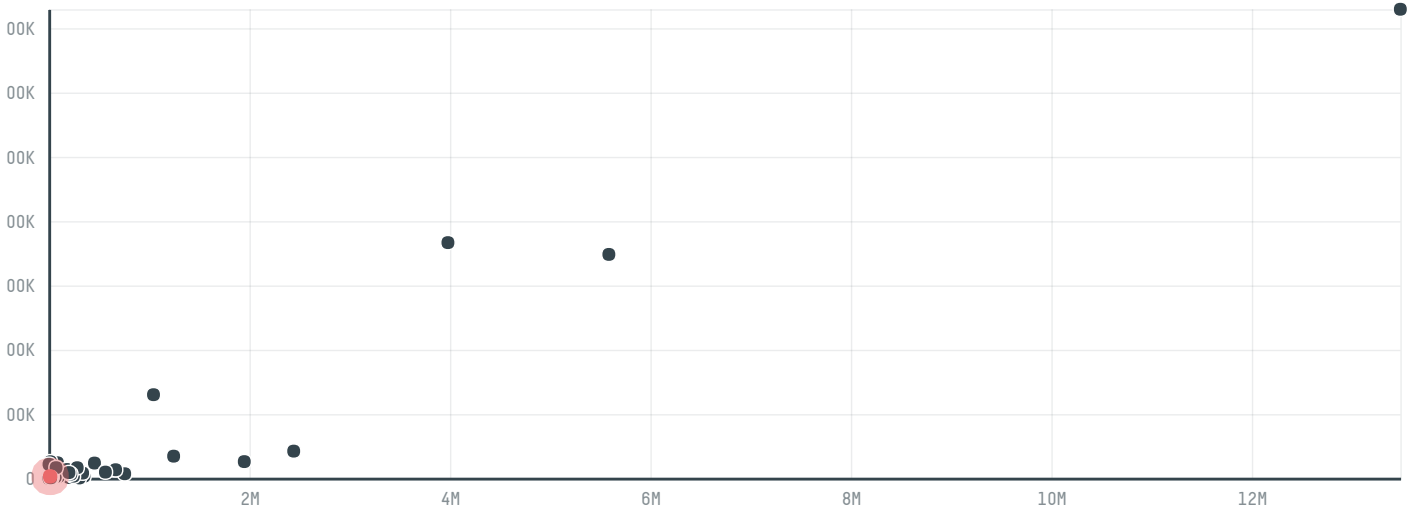

Trase is a partnership between

In collaboration with

and many other organizations and individuals.

Donors

[Terms of Use](#) · [Privacy policy](#) · [Cookie policy](#) · [Contact us](#)

This website uses cookies to provide you with an improved user experience. By continuing to browse this site, you consent to the use of cookies and similar technologies. Please visit our [privacy policy](#) for further details.

I AGREE