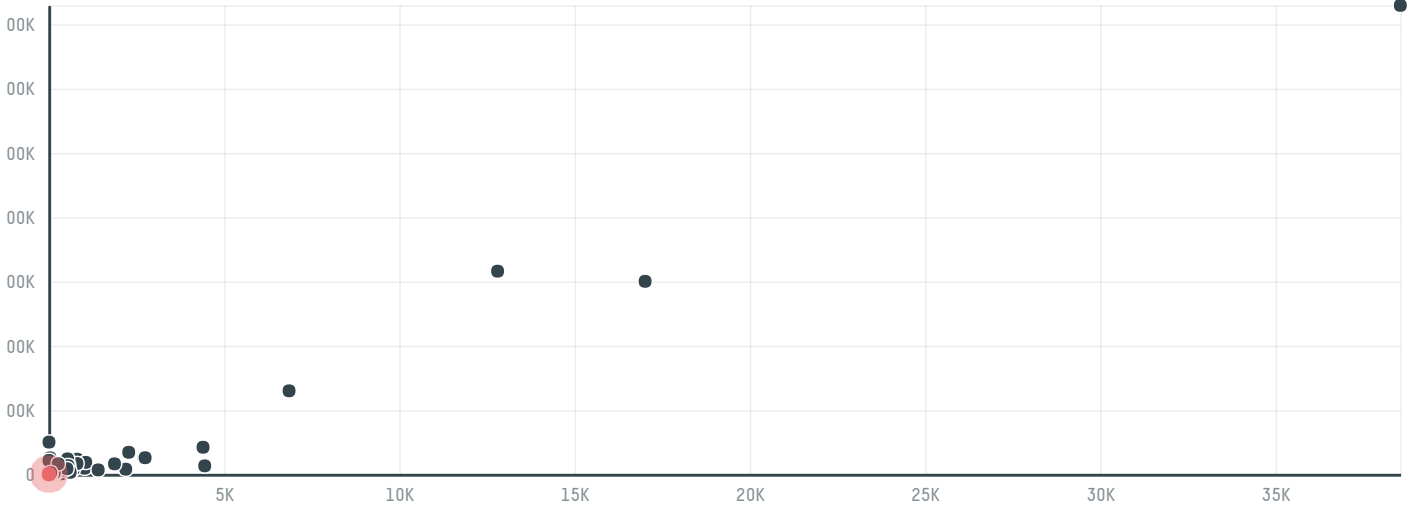

Trase is a partnership between

In collaboration with

and many other organizations and individuals.

Donors

[Terms of Use](#) · [Privacy policy](#) · [Cookie policy](#) · [Contact us](#)

This website uses cookies to provide you with an improved user experience. By continuing to browse this site, you consent to the use of cookies and similar technologies. Please visit our [privacy policy](#) for further details.

I AGREE