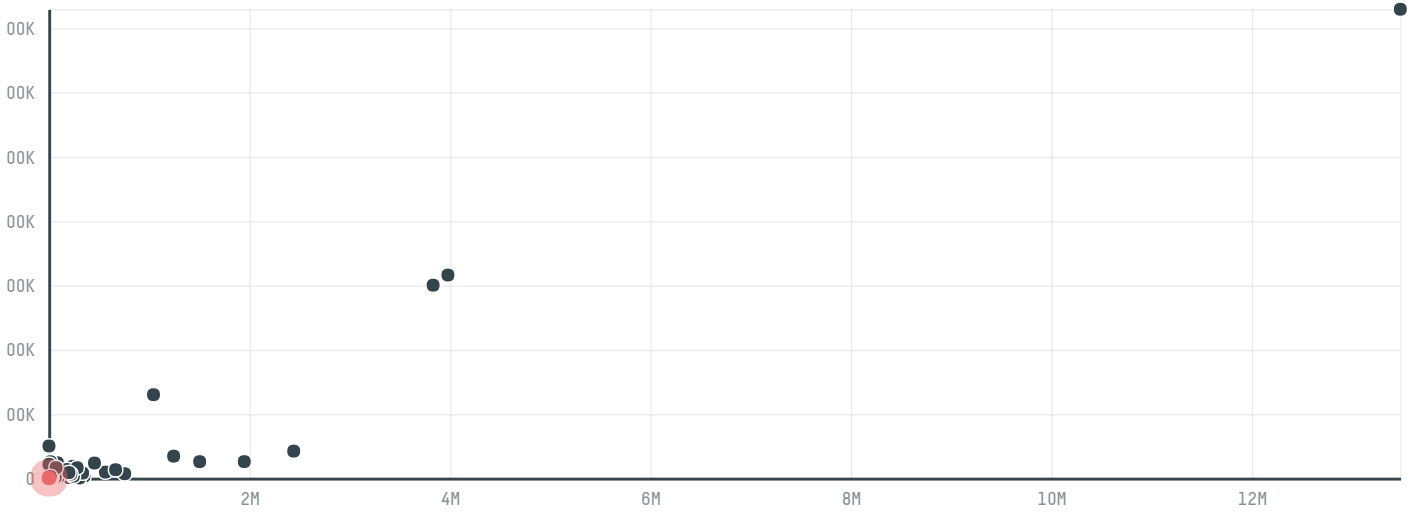

Trase is a partnership between

In collaboration with

and many other organizations and individuals.

Donors

[Terms of Use](#) · [Privacy policy](#) · [Cookie policy](#) · [Contact us](#)

This website uses cookies to provide you with an improved user experience. By continuing to browse this site, you consent to the use of cookies and similar technologies. Please visit our [privacy policy](#) for further details.

I AGREE