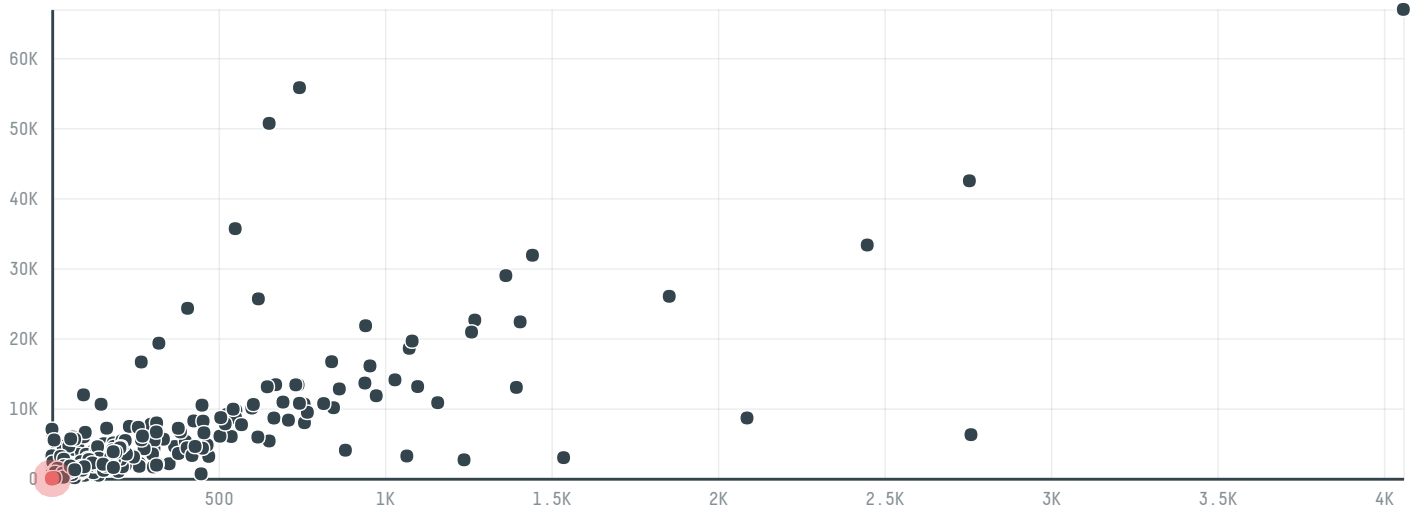

Trase is a partnership between

In collaboration with

and many other organizations and individuals.

Donors

[Terms of Use](#) · [Privacy policy](#) · [Cookie policy](#) · [Contact us](#)