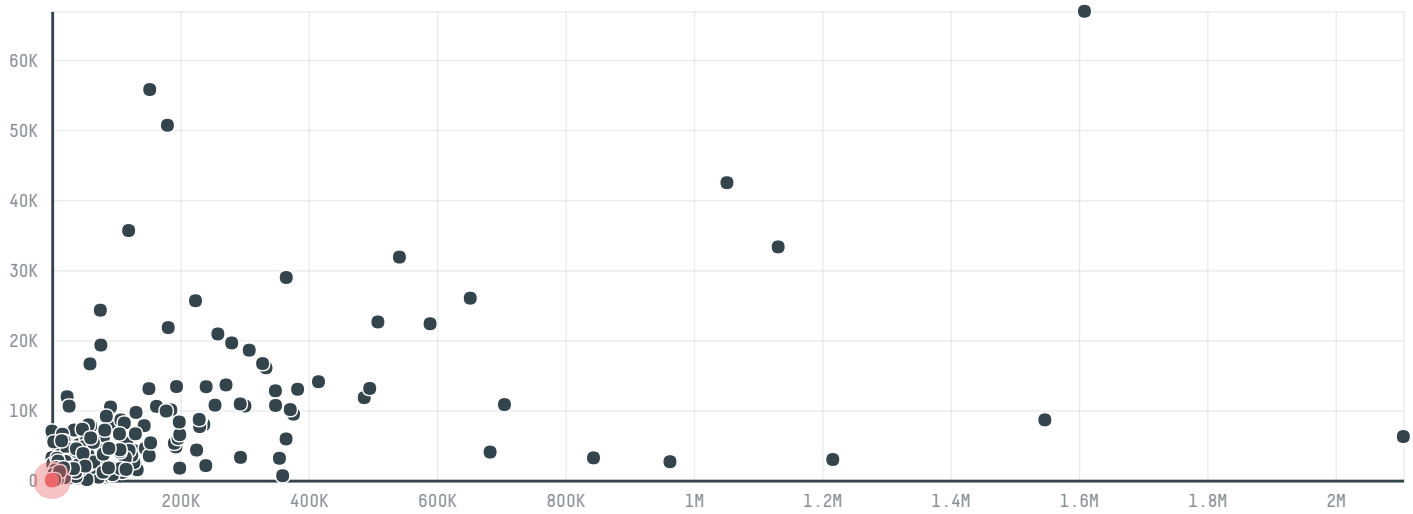

Trase is a partnership between

In collaboration with

and many other organizations and individuals.

Donors

[Terms of Use](#) · [Privacy policy](#) · [Cookie policy](#) · [Contact us](#)