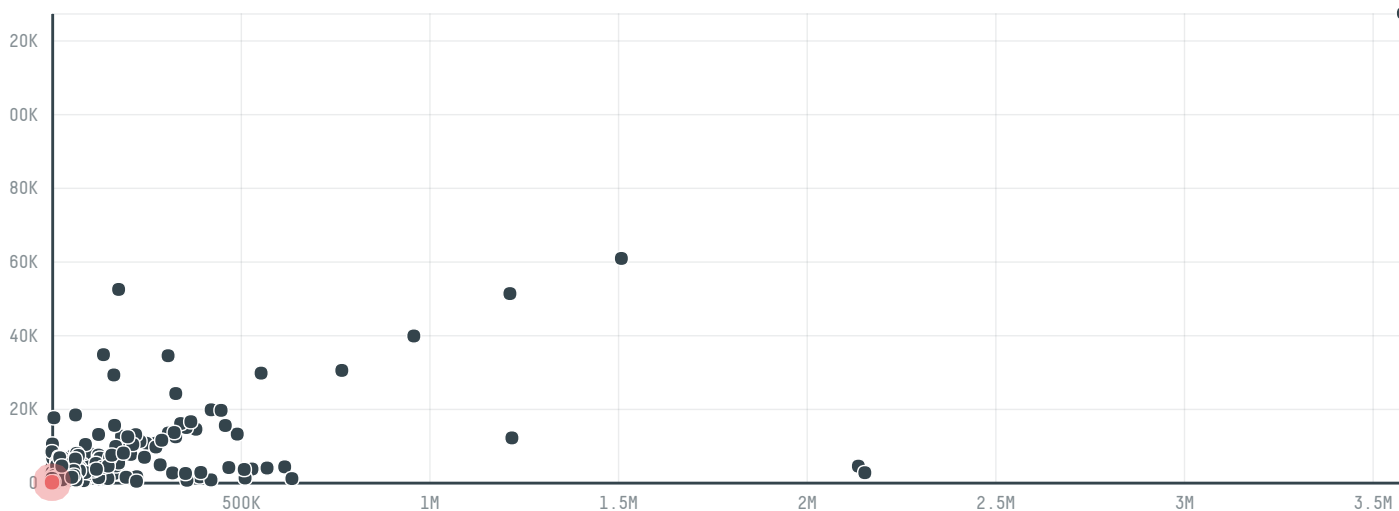

Trase is a partnership between

In collaboration with

and many other organizations and individuals.

Donors

[Terms of Use](#) · [Privacy policy](#) · [Cookie policy](#) · [Contact us](#)

This website uses cookies to provide you with an improved user experience. By continuing to browse this site, you consent to the use of cookies and similar technologies. Please visit our [privacy policy](#) for further details.

I AGREE