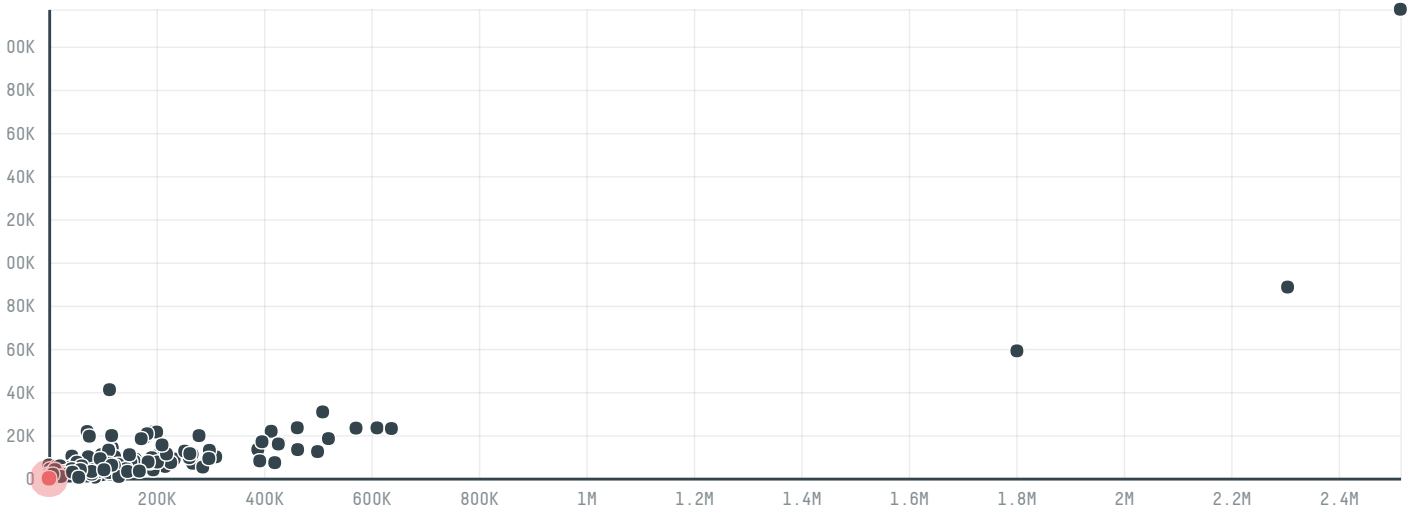

Trase is a partnership between

In collaboration with

and many other organizations and individuals.

Donors

[Terms of Use](#) · [Privacy policy](#) · [Cookie policy](#) · [Contact us](#)

This website uses cookies to provide you with an improved user experience. By continuing to browse this site, you consent to the use of cookies and similar technologies. Please visit our [privacy policy](#) for further details.

I AGREE