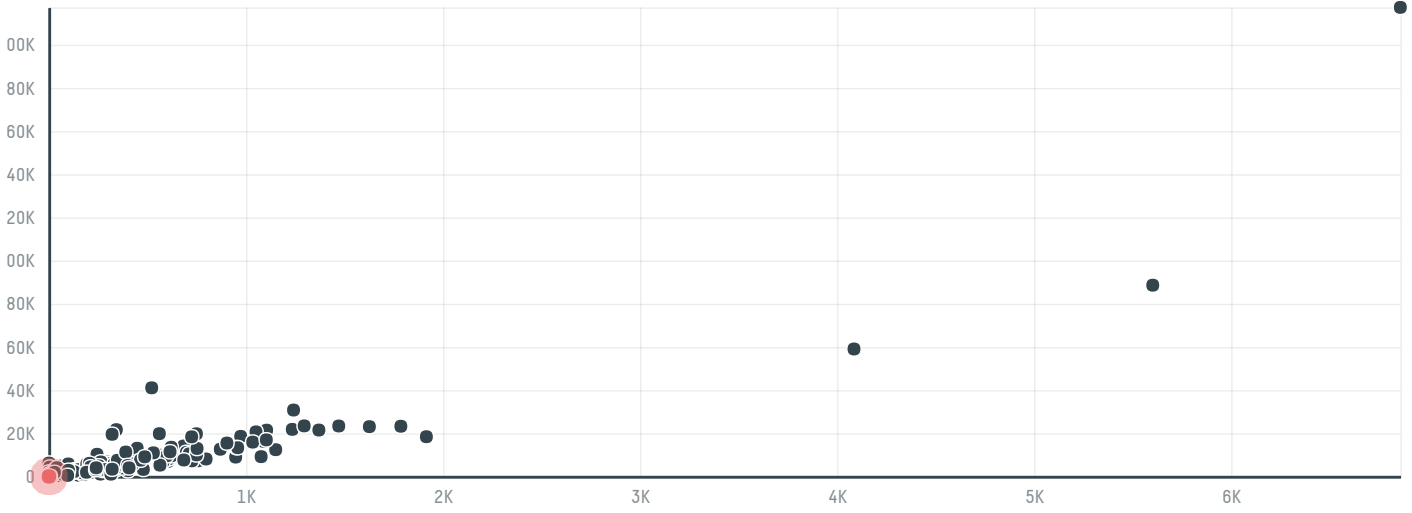

Trase is a partnership between

In collaboration with

and many other organizations and individuals.

Donors

[Terms of Use](#) · [Privacy policy](#) · [Cookie policy](#) · [Contact us](#)

This website uses cookies to provide you with an improved user experience. By continuing to browse this site, you consent to the use of cookies and similar technologies. Please visit our [privacy policy](#) for further details.

I AGREE