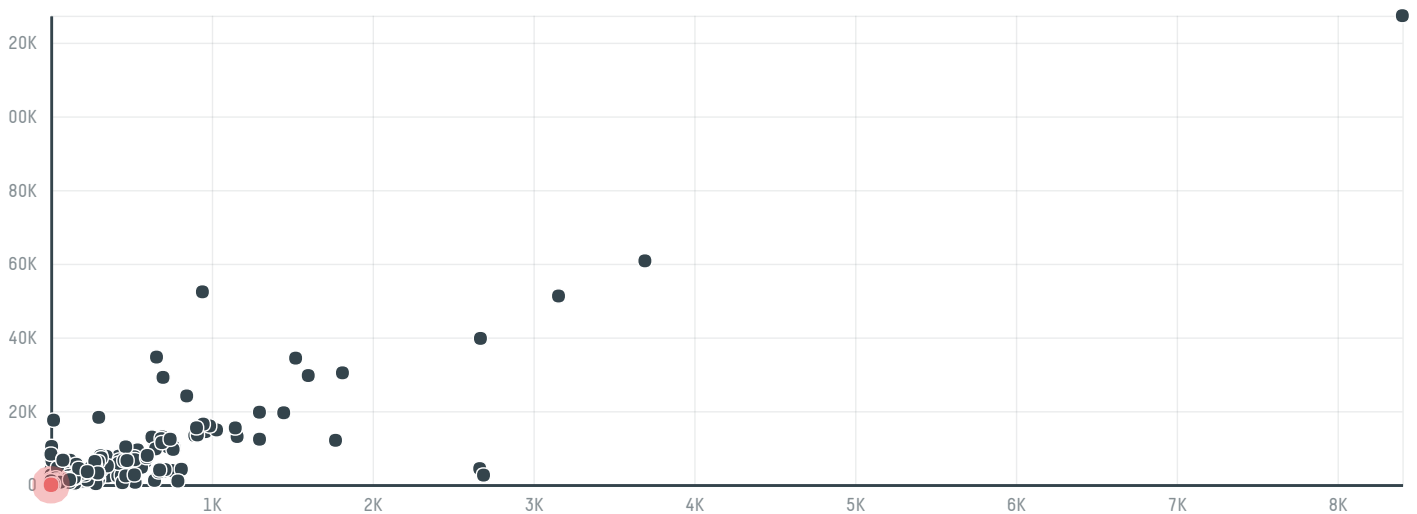

COMPARING COMPANIES IMPORTING BEEF FROM BRAZIL IN 2015