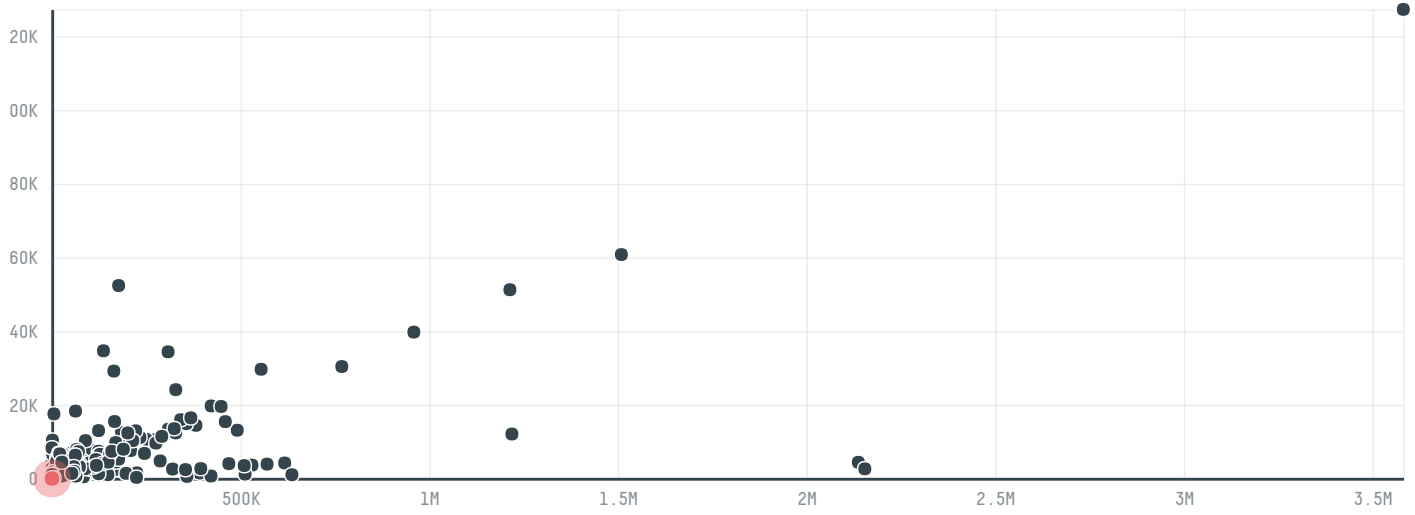

Trase is a partnership between

In collaboration with

and many other organizations and individuals.

Donors

[Terms of Use](#) · [Privacy policy](#) · [Cookie policy](#) · [Contact us](#)